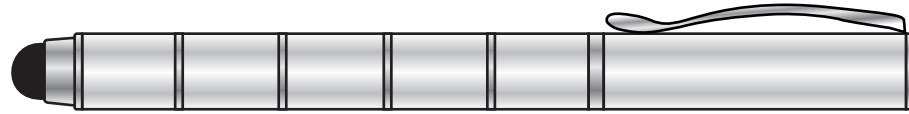

Stylus-453

Satin
Chrome

ST-453SC

Blue

ST-453U

Black

ST-453D

3/4" h x 1-3/8" w
(Silkscreen)

5/16" h x 1-3/8" w
(Laser)