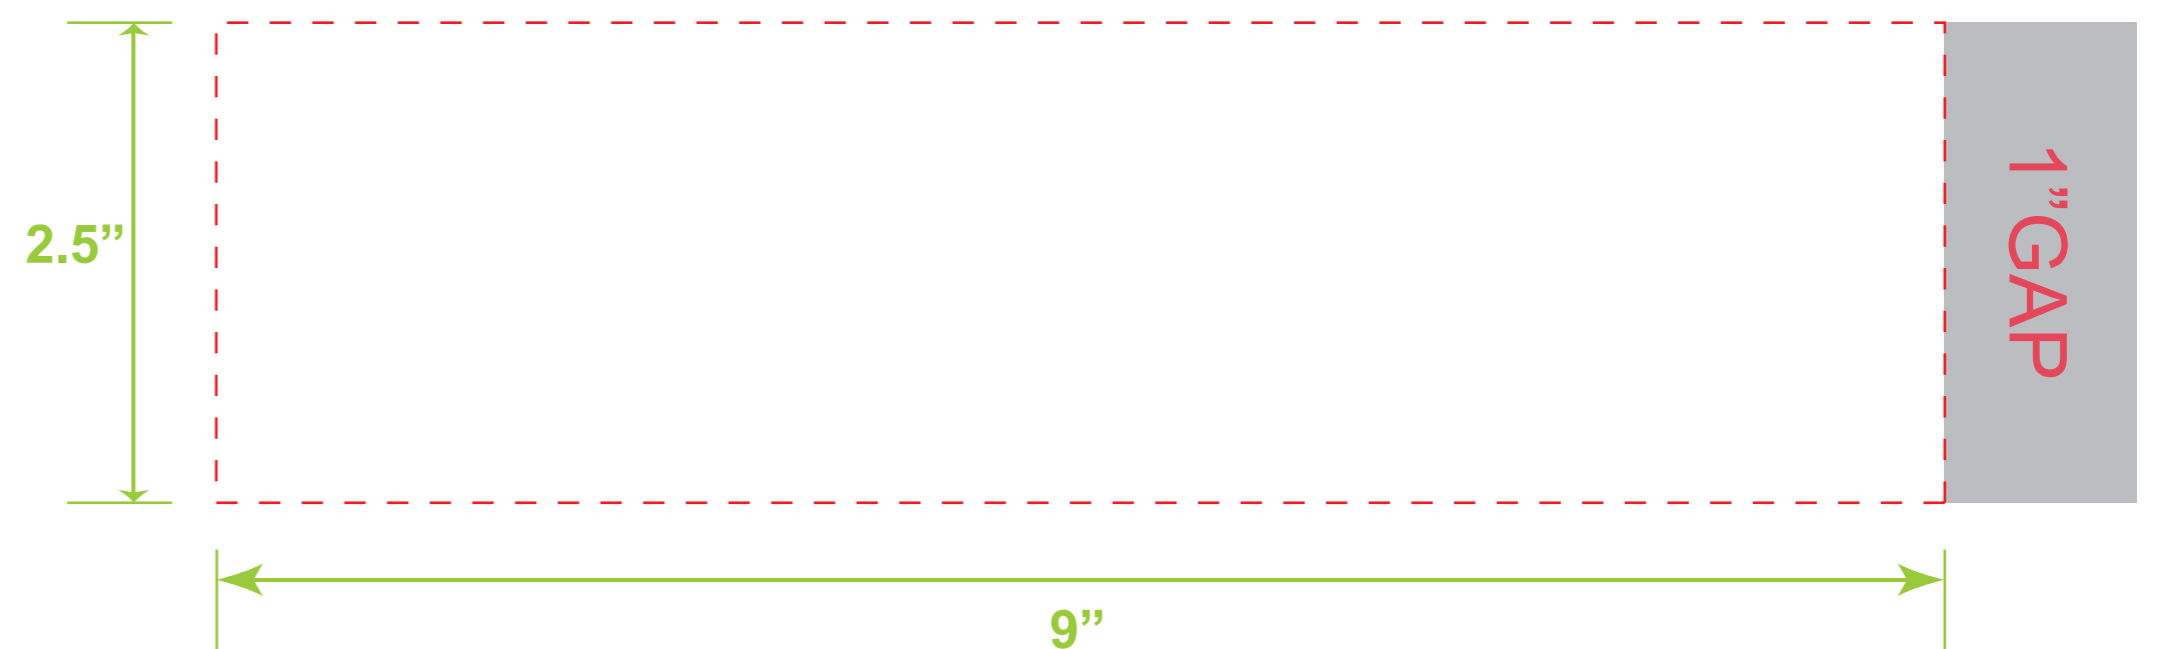

Silk Screen Printing
One Side Standard: 3" W x 2.5" H

Laser Engraving / Full Color Digital
One side Standard: 2.5"W x 2.5"H

Silk Screen Printing / Full Color Digital
Full wrap with GAP: 9" W x 2.5" H

Full Color Digital Seamless Wrap: 9.96" W x 4.25" H