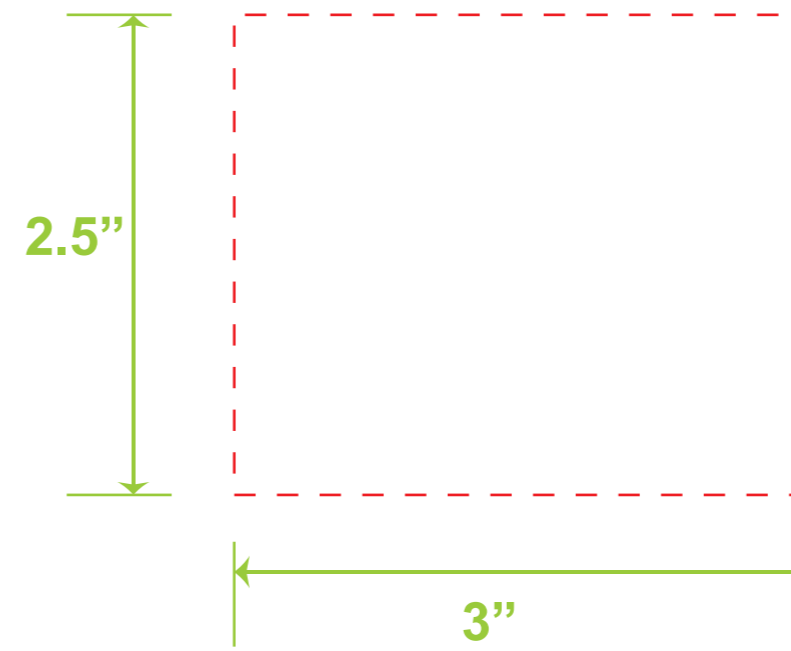

Silk Screen Printing
One Side Standard: 3" W x 2.5" H

Laser Engraving / Full Color Digital
One side Standard: 2.5"W x 2.5"H

Silk Screen Printing / Full Color Digital
Full wrap with GAP: 9" W x 2.5" H

Full Color Digital Seamless Wrap: 9.96" W x 4.25" H