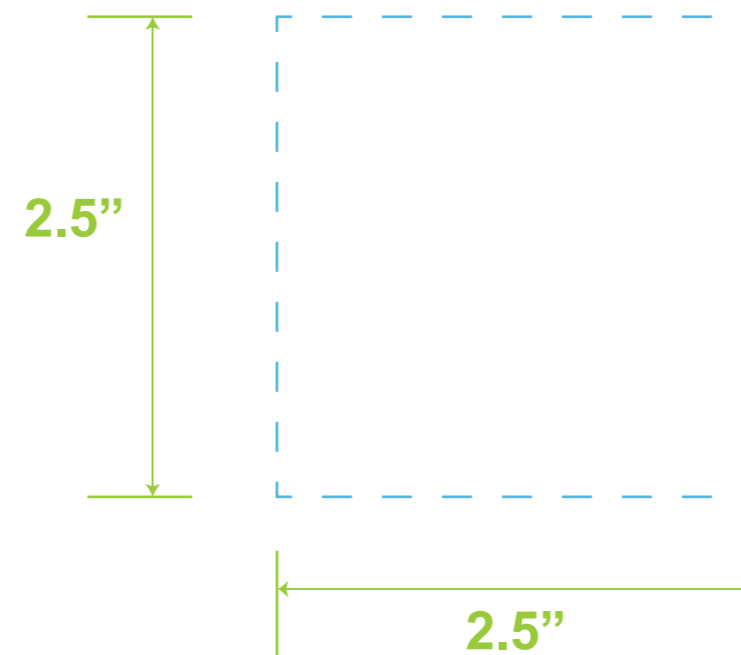

Silk Screen Printing
One Side Standard: 3" W x 2.5" H

Laser Engraving / Full Color Digital
One side Standard: 2.5"W x 2.5"H

Silk Screen Printing / Full Color Digital
Full wrap with GAP: 9" W x 2.5" H

Full Color Digital Seamless Wrap: 9.96" W x 4.25" H