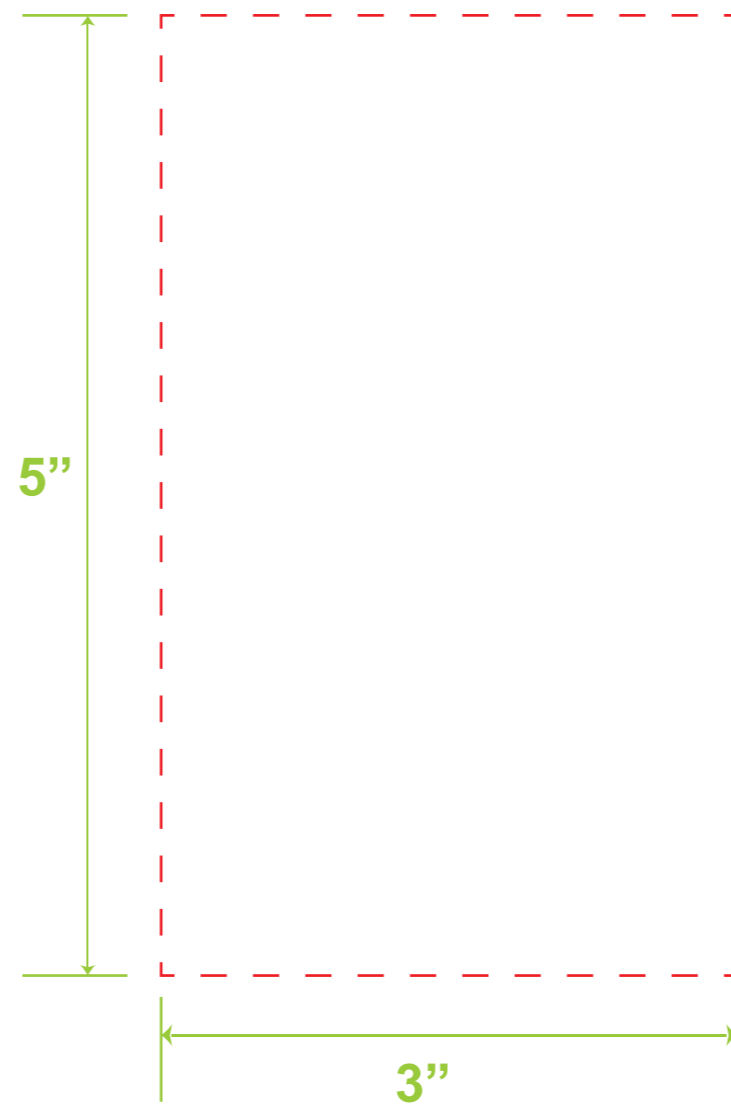

Silk Screen Printing
One Side Standard: 3" W x 5" H

Laser Engraving One Side Standard
Full Color Digital One Side Standard
2.5"W x 5"H

Silk Screen Printing / Full Color Digital
Full wrap with GAP: 9" W x 5" H

Full Color Digital
Seamless Wrap: 9.8" W x 6.89" H