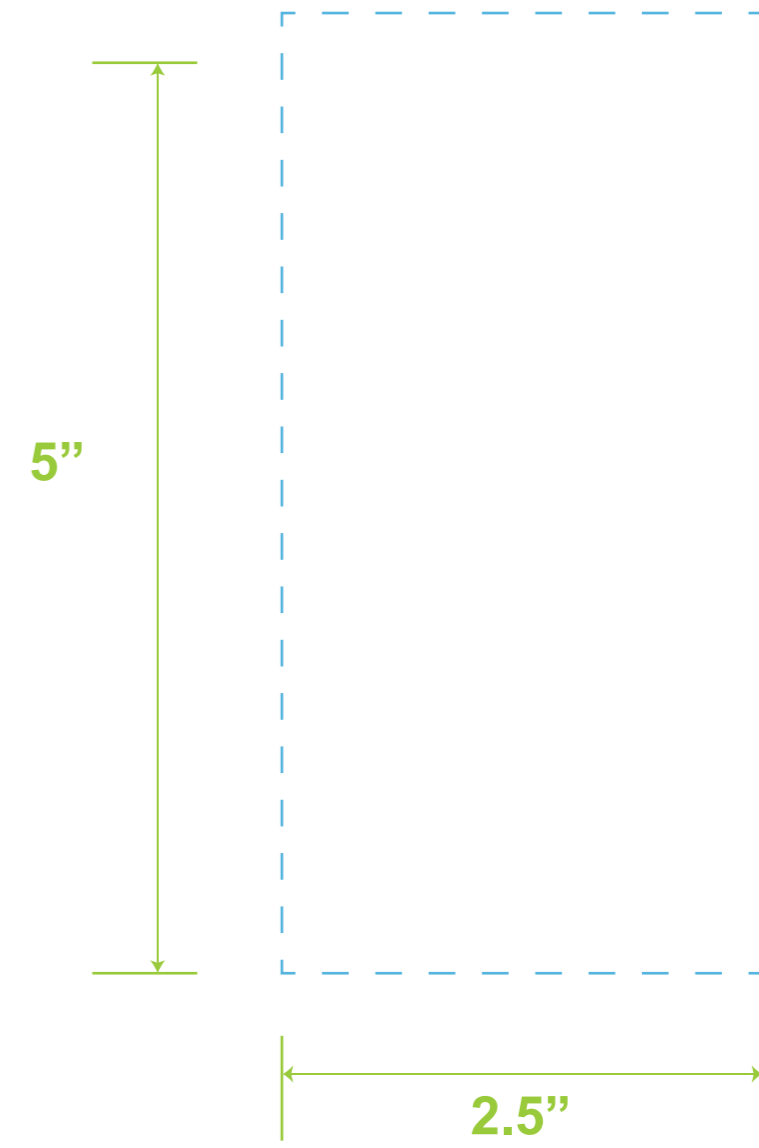

Silk Screen Printing
One Side Standard: 3" W x 5" H

Laser Engraving One Side Standard
Full Color Digital One Side Standard
2.5"W x 5"H

Silk Screen Printing / Full Color Digital
Full wrap with GAP: 9" W x 5" H

Full Color Digital
Seamless Wrap: 9.8" W x 6.89" H