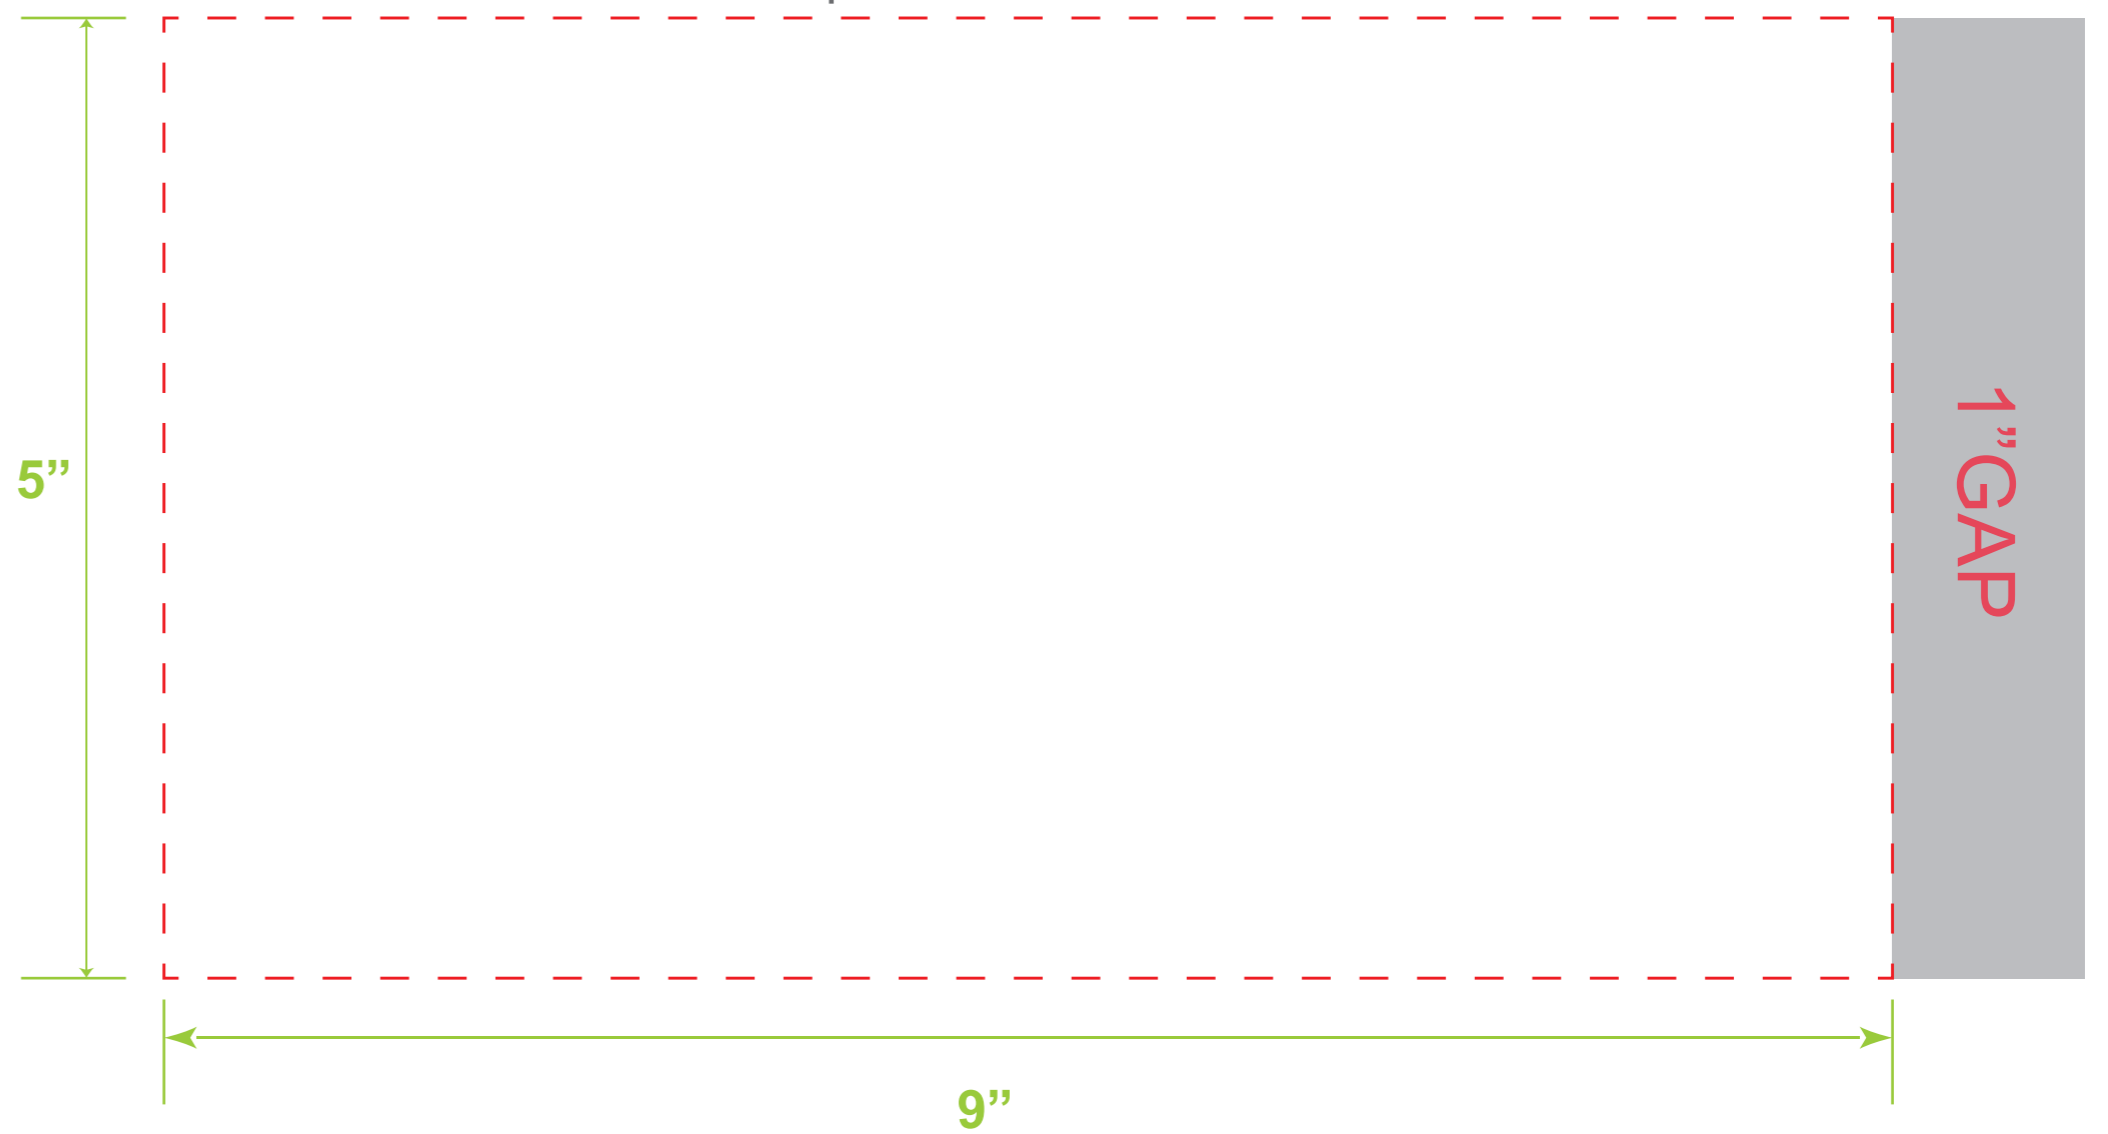

Silk Screen Printing
One Side Standard: 3" W x 5" H

Laser Engraving One Side Standard
Full Color Digital One Side Standard
2.5"W x 5"H

Silk Screen Printing / Full Color Digital
Full wrap with GAP: 9" W x 5" H

Full Color Digital
Seamless Wrap: 9.8" W x 6.89" H