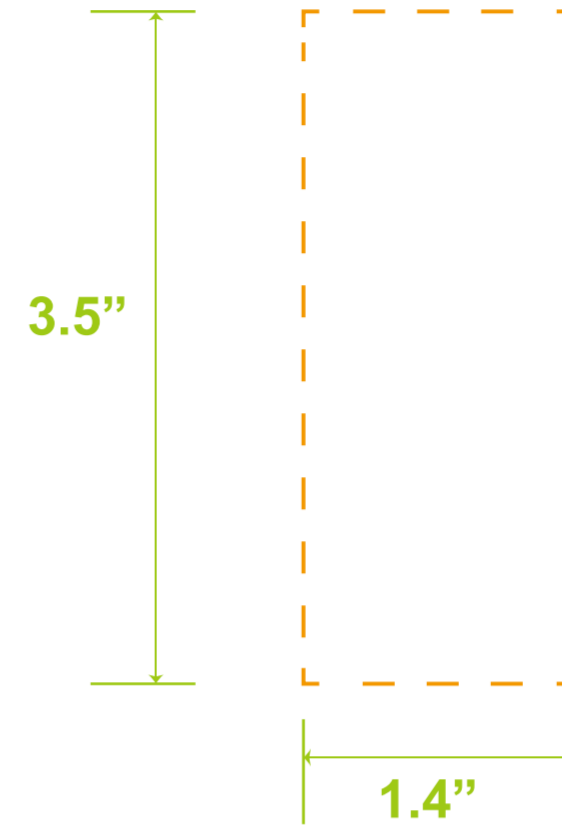

Full Color Digital
One Side Standard:
1.4"W x 3.5"H

Silk Screen Printing
One Side Max Size:
2.5" W x 3.5" H

Laser Engraving
One Side Standard:
2.5"W x 3.5"H