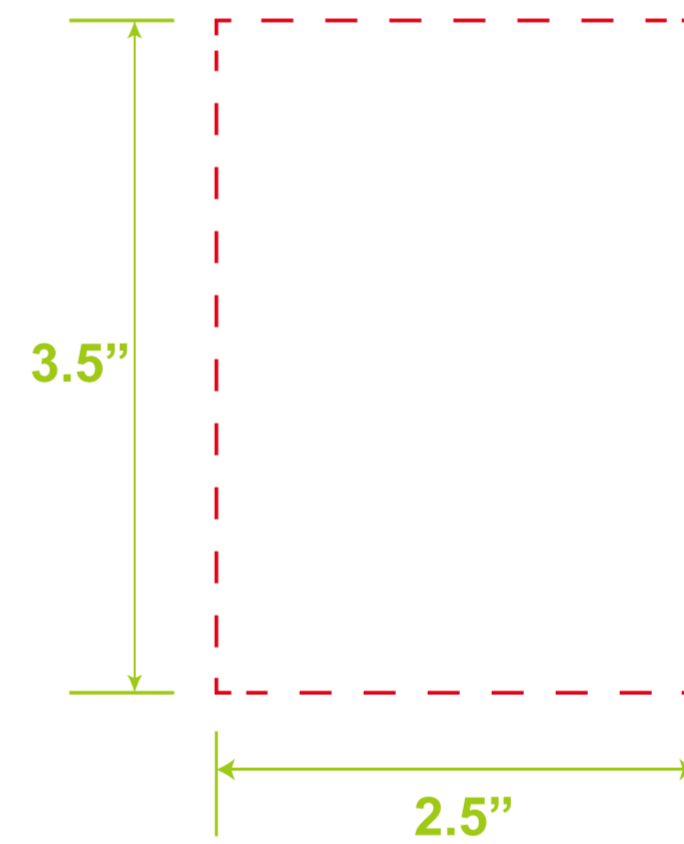

Full Color Digital
One Side Standard:
1.4"W x 3.5"H

Silk Screen Printing
One Side Max Size:
2.5" W x 3.5" H

Laser Engraving
One Side Standard:
2.5"W x 3.5"H