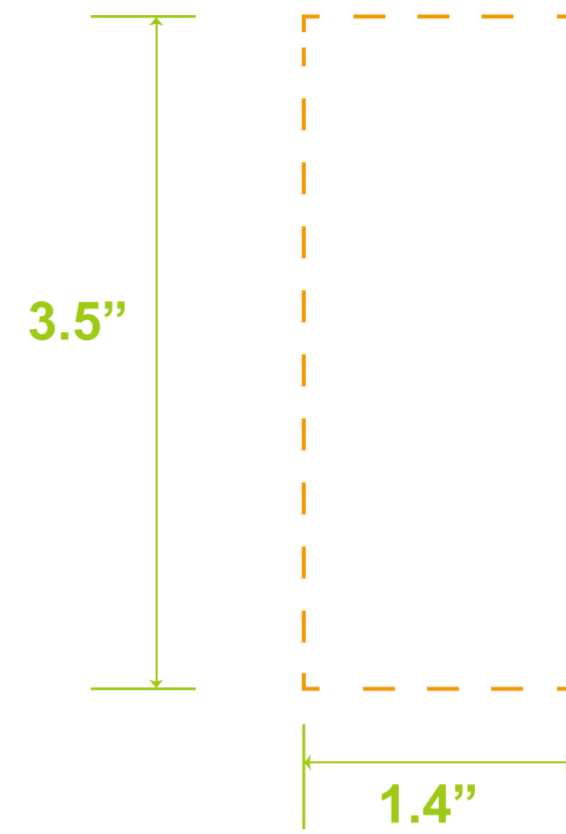

Full Color Digital  
One Side Standard:  
1.4"W x 3.5"H

Silk Screen Printing  
One Side Max Size:  
2.5" W x 3.5" H

Laser Engraving  
One Side Standard:  
2.5"W x 3.5"H