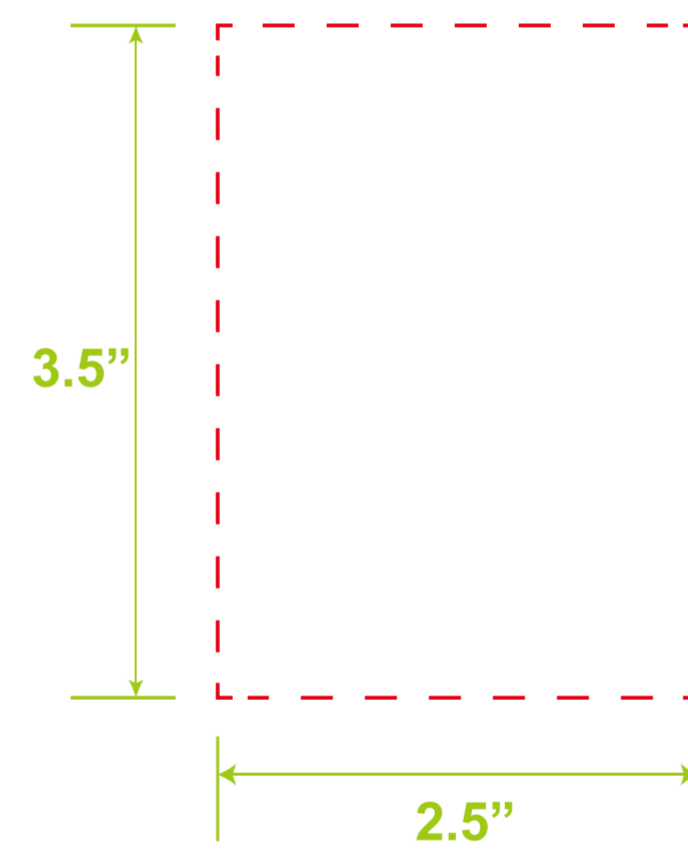

Full Color Digital  
One Side Standard:  
1.4"W x 3.5"H

Silk Screen Printing  
One Side Max Size:  
2.5" W x 3.5" H

Laser Engraving  
One Side Standard:  
2.5"W x 3.5"H