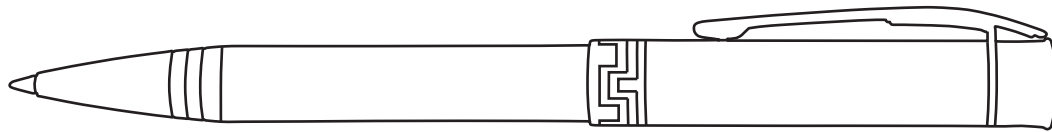

# *Astarte*

Ballpoint

Letter Opener

1-3/16" h x 1-3/8" w

Barrel  
Silkscreen  
&  
Hot Stamp

Cap Silkscreen

1-3/16" h x 1-1/2" w

Cap Laser

5/16" h x 1-1/2" w