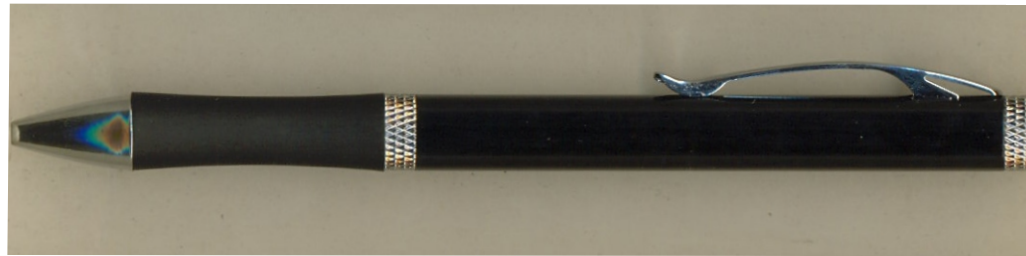

Centaur

Silkscreen

(H)1-1/8"X(W)2-3/8"

Laser Engraving

(H)1/4"X(W)2-3/4"