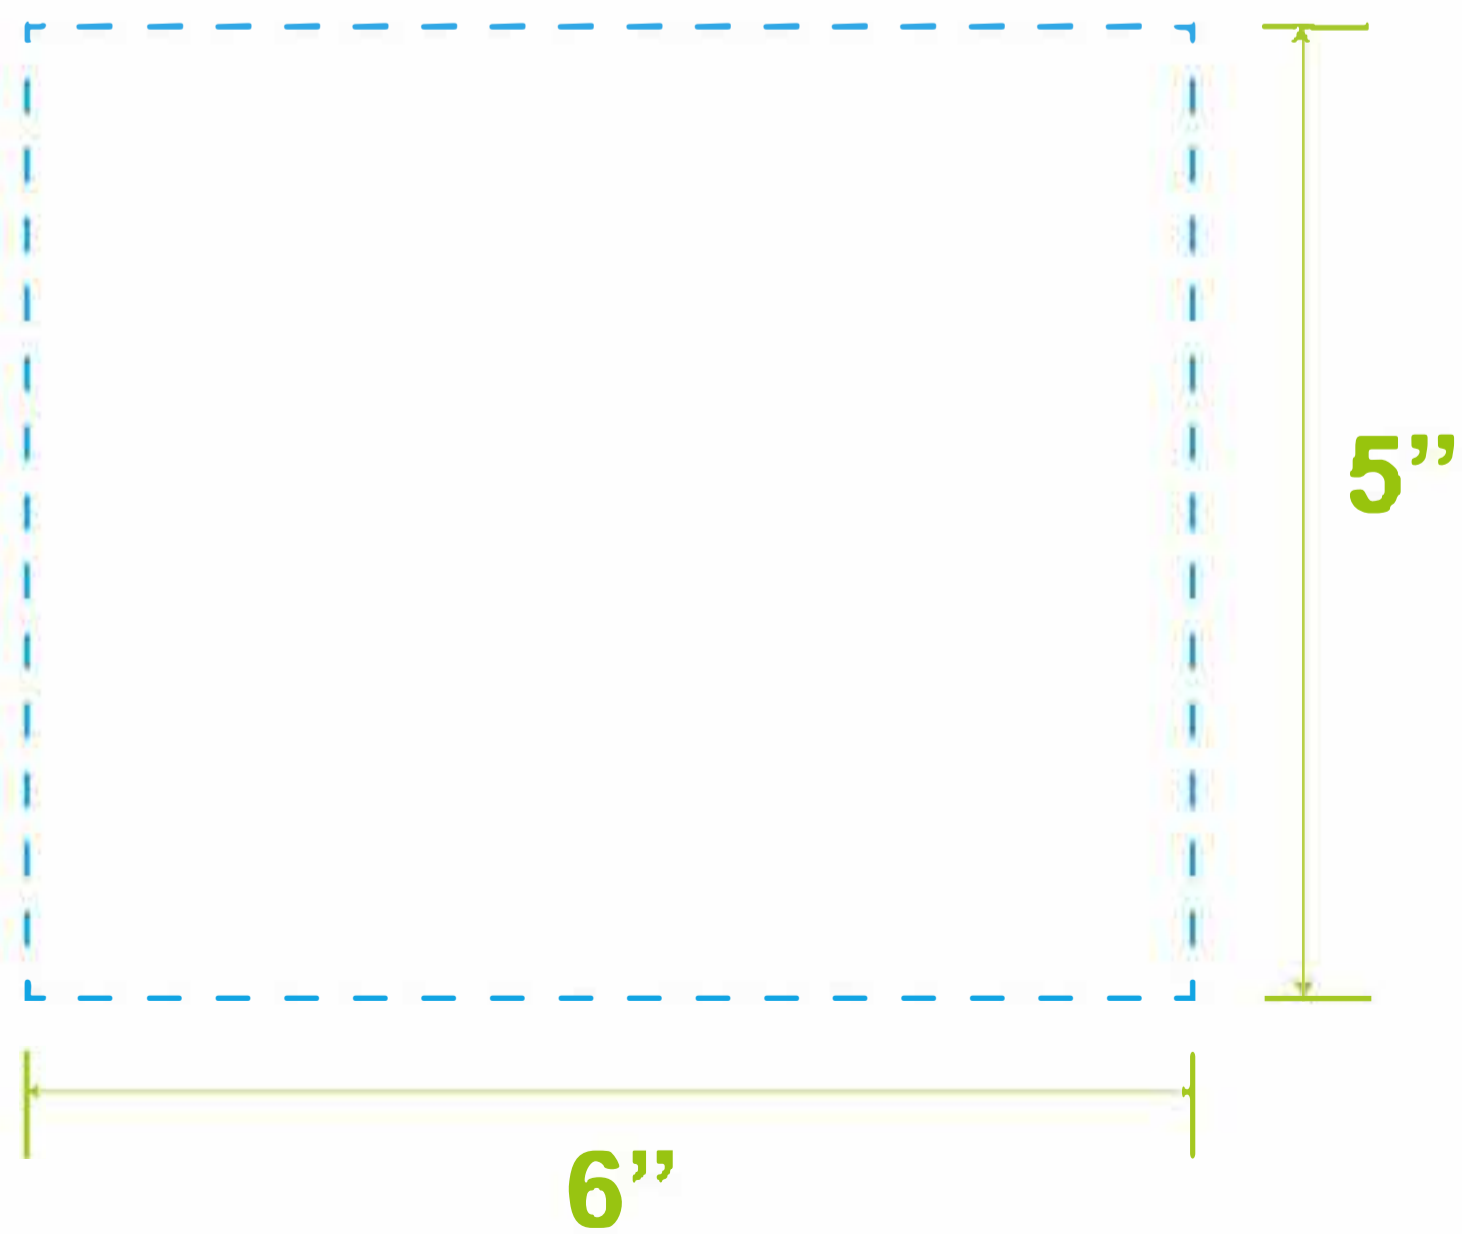

Silk Screen Printing
Top Part: 6" W x 5" H

Silk Screen Printing
Lower Part: 6" W x 5" H