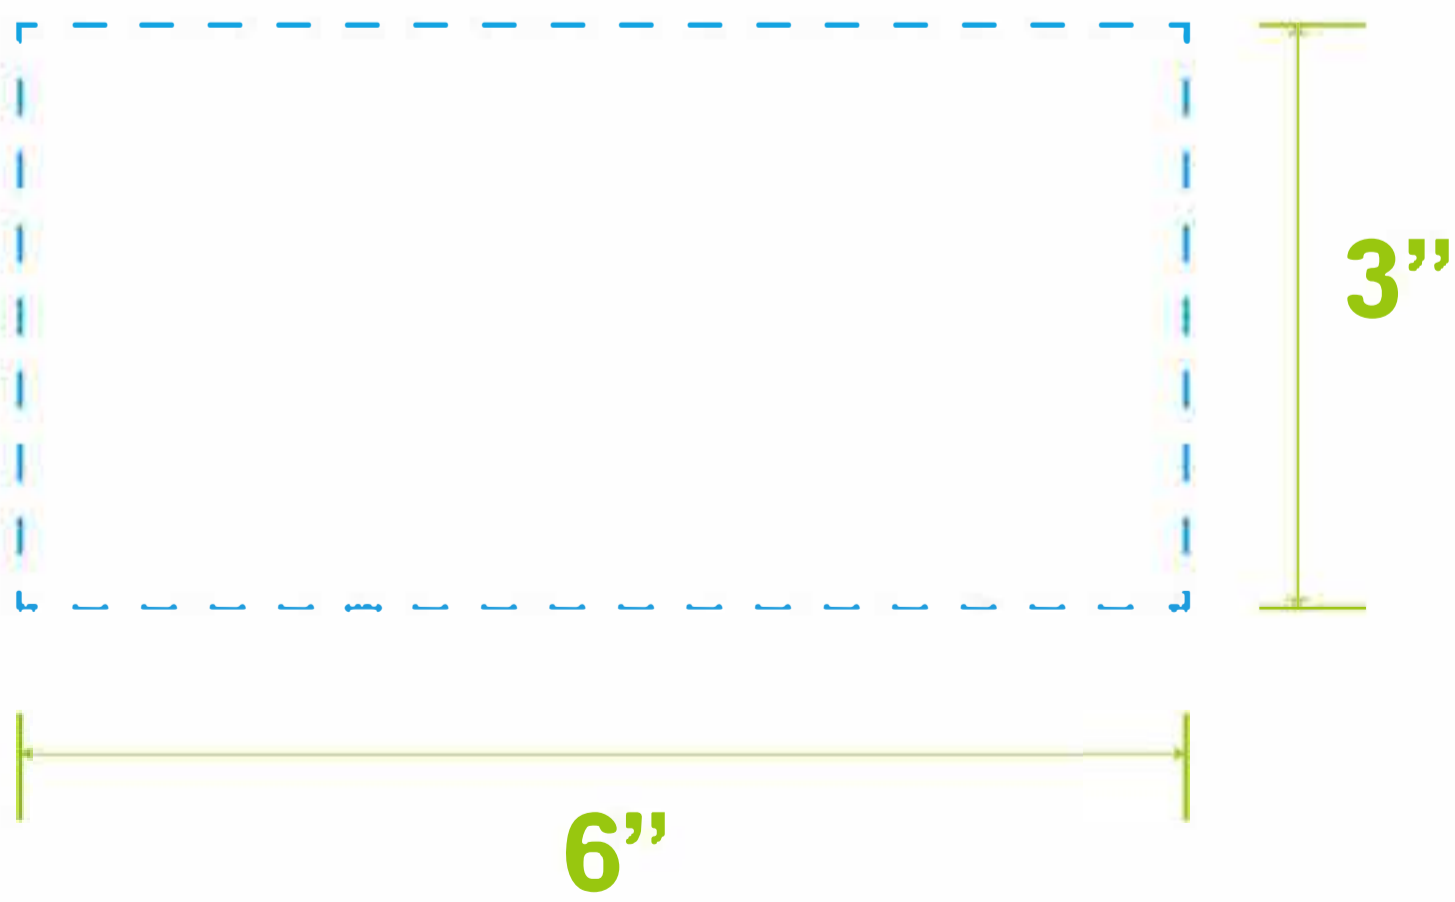

Silk Screen Printing
Top Part: 6" W x 3" H

Silk Screen Printing
Lower Part: 6" W x 5" H