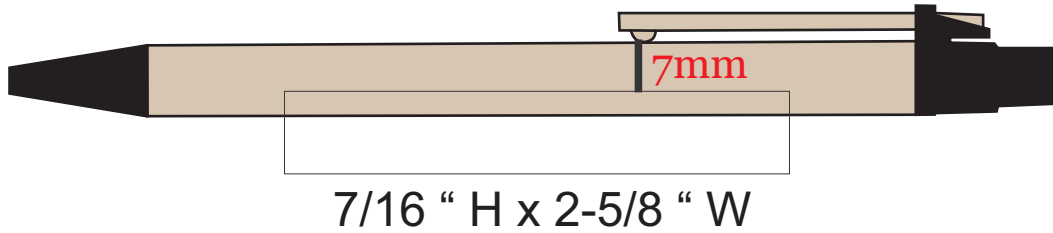

Eco Master-700

Silkscreen Imprint (7mm away from clip)

Pad Imprint

Pad Imprint / Laser Engraving on Clip :