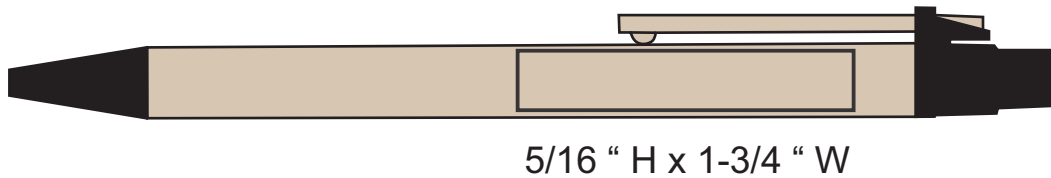

Eco Master-700

Silkscreen Imprint (7mm away from clip)

Pad Imprint

Pad Imprint / Laser Engraving on Clip :