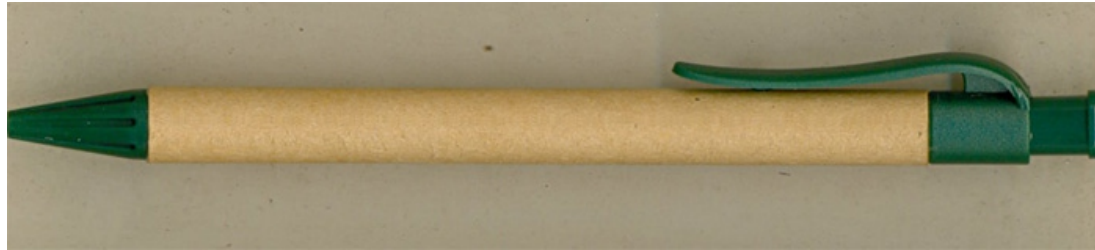

Eco Master-707

Pad Imprint

(H) 1/4" X (W) 2-1/8"

Silkscreen

(H) 1/4" X (W) 3"