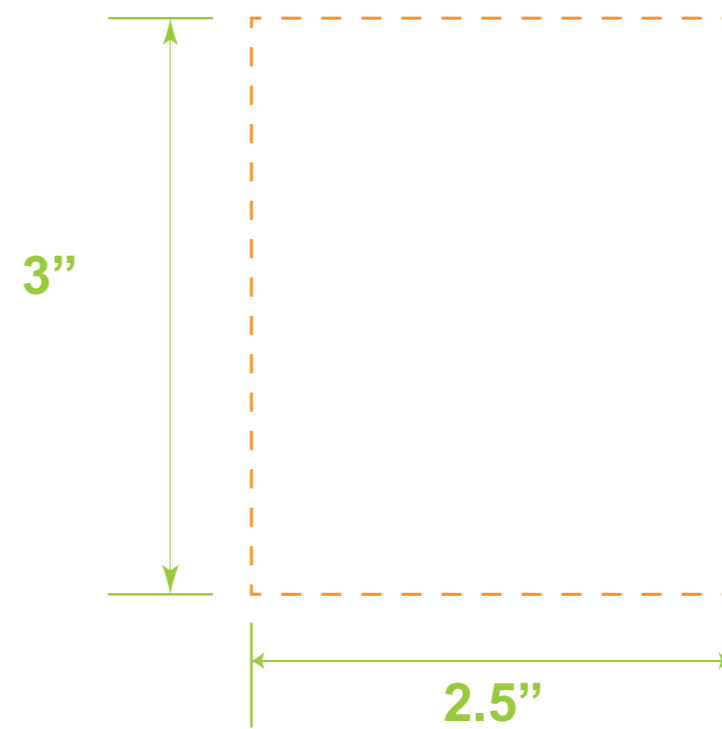

Full Color Digital
One Side Standard: 2.5"W x 3"H

Silk Screen Printing Black or White Body
One Side Standard: 3"W X 3"H

Silk Screen Printing // Full Color Digital
Black or White Body
Full Wrap with Gap: 9"W X 3"H