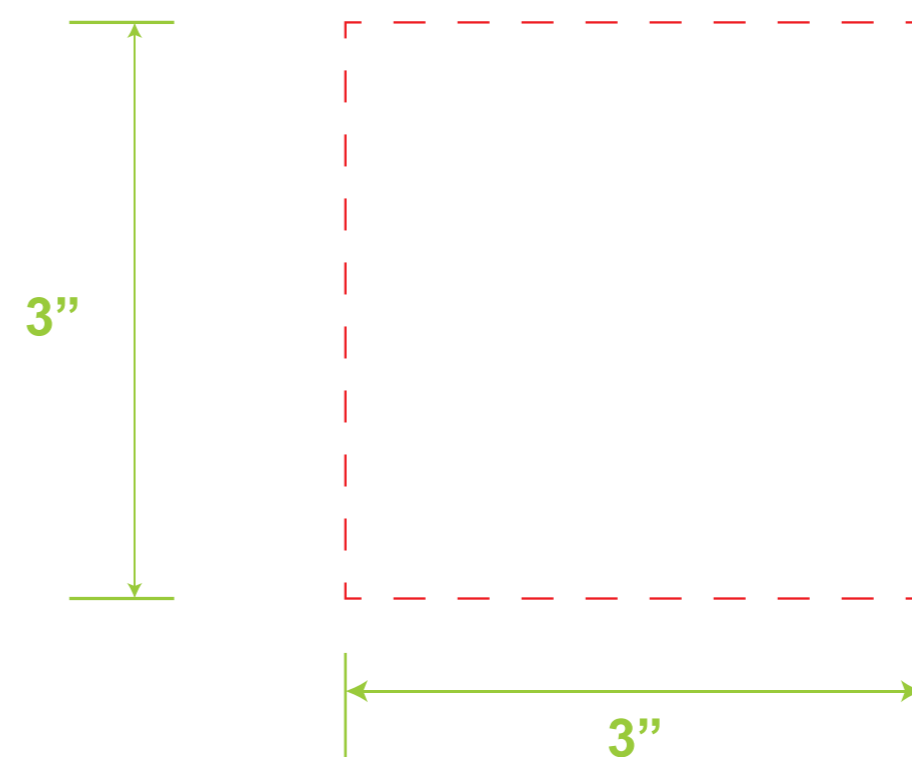

Full Color Digital
One Side Standard: 2.5"W x 3"H

Silk Screen Printing Black or White Body
One Side Standard: 3"W X 3"H

Silk Screen Printing // Full Color Digital
Black or White Body
Full Wrap with Gap: 9"W X 3"H