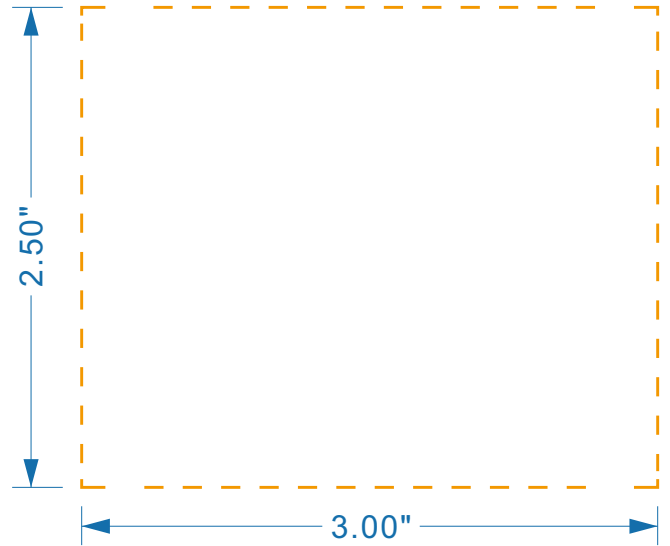

Everglade-IV (12 oz)

Tumbler

Silkscreen Printing/
Full Color Digital / Laser Engraving
One Side Max Size: 3.0"W x 2.5"H

Full Color Digital / Laser Engraving
One Side Medium Size: 2.25"W x 2.5"H

Full Color Digital / Laser Engraving
One Side Small Size: 1.25"W x 2.5"H