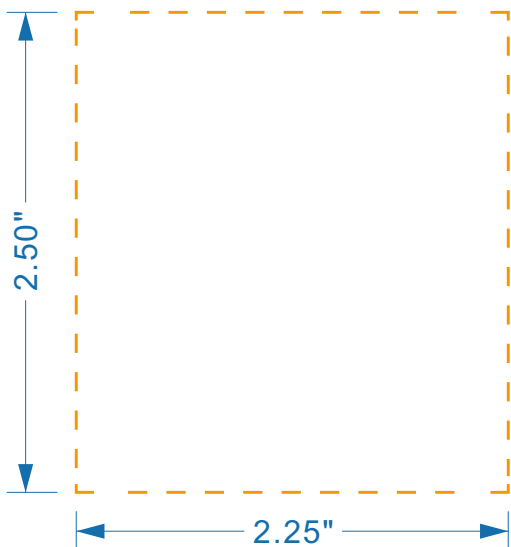

Everglade-IV (12 oz)

Tumbler

Silkscreen Printing/
Full Color Digital / Laser Engraving
One Side Max Size: 3.0"W x 2.5"H

Full Color Digital / Laser Engraving
One Side Medium Size: 2.25"W x 2.5"H

Full Color Digital / Laser Engraving
One Side Small Size: 1.25"W x 2.5"H