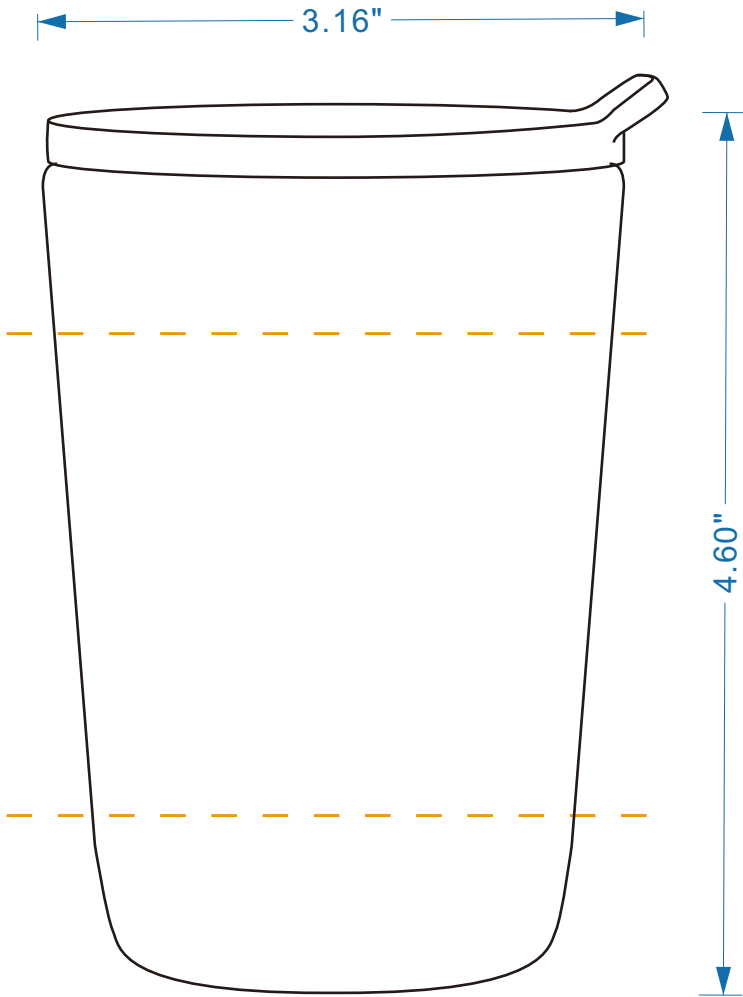

Everglade-IV (12 oz)

Tumbler

Silkscreen Printing/
Full Color Digital / Laser Engraving
One Side Max Size: 3.0"W x 2.5"H

Full Color Digital / Laser Engraving
One Side Medium Size: 2.25"W x 2.5"H

Full Color Digital / Laser Engraving
One Side Small Size: 1.25"W x 2.5"H