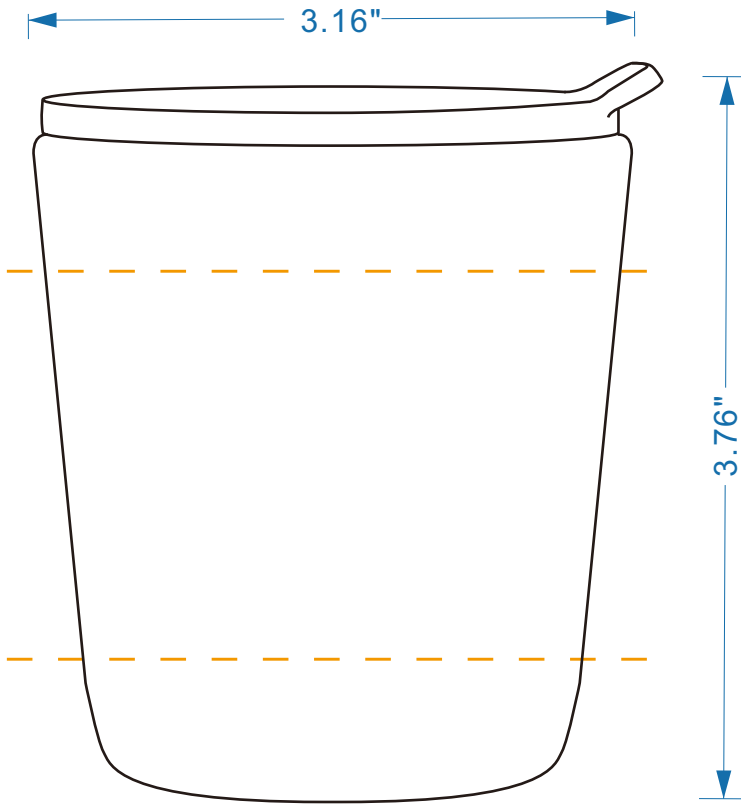

# Everglade-V (8 oz)

# Tumbler

Silkscreen Printing/  
Full Color Digital / Laser Engraving  
One Side Max Size: 2.5"W x 2"H

Full Color Digital / Laser Engraving  
One Side Medium Size: 1.75"W x 2"H

Full Color Digital / Laser Engraving  
One Side Small Size: 1.25"W x 2"H