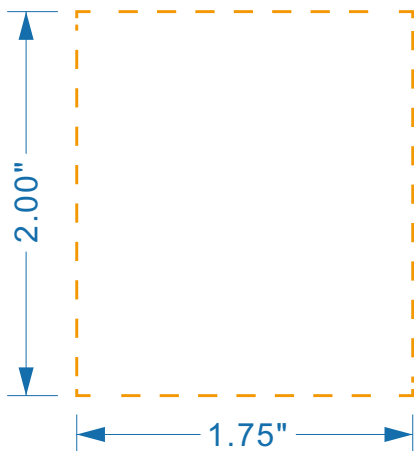

# Everglade-V (8 oz)

# Tumbler

Silkscreen Printing/  
Full Color Digital / Laser Engraving  
One Side Max Size: 2.5"W x 2"H

Full Color Digital / Laser Engraving  
One Side Medium Size: 1.75"W x 2"H

Full Color Digital / Laser Engraving  
One Side Small Size: 1.25"W x 2"H