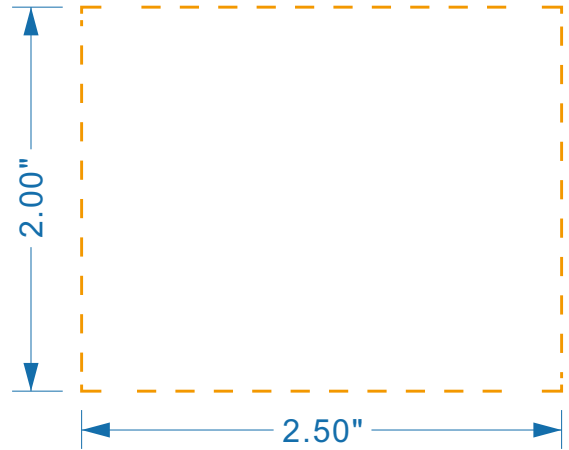

# Everglade-V (8 oz)

# Tumbler

Silkscreen Printing/  
Full Color Digital / Laser Engraving  
One Side Max Size: 2.5"W x 2"H

Full Color Digital / Laser Engraving  
One Side Medium Size: 1.75"W x 2"H

Full Color Digital / Laser Engraving  
One Side Small Size: 1.25"W x 2"H