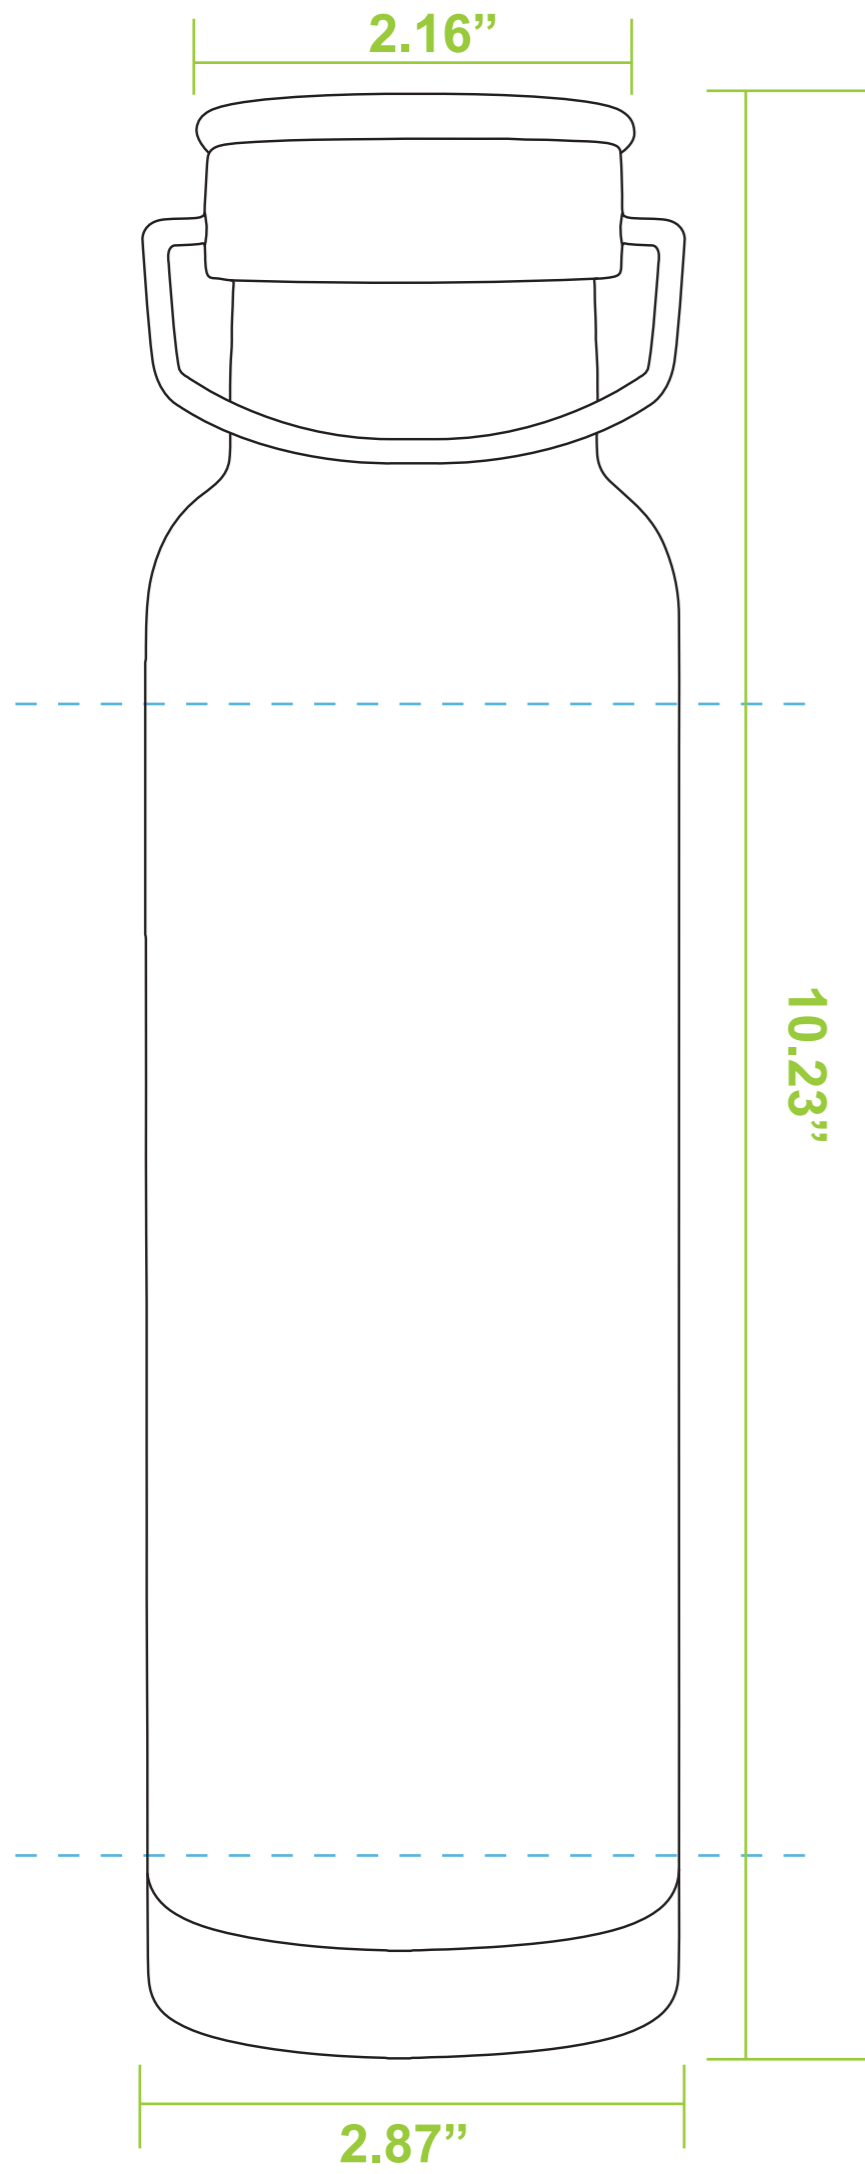

Fountain-I

Bottle

Lid Engraving
Size: 1.5" in diameter

Laser Engraving One Side Standard
Full Color Digital One Side Standard
2.5"W x 5"H

Full Color Digital Seamless Wrap: 9.25" W x 7.09" H

Silk Screen Printing
One Side Standard: 3" W x 5" H

Silk Screen Printing / Full Color Digital
Full wrap with GAP: 8" W x 5" H