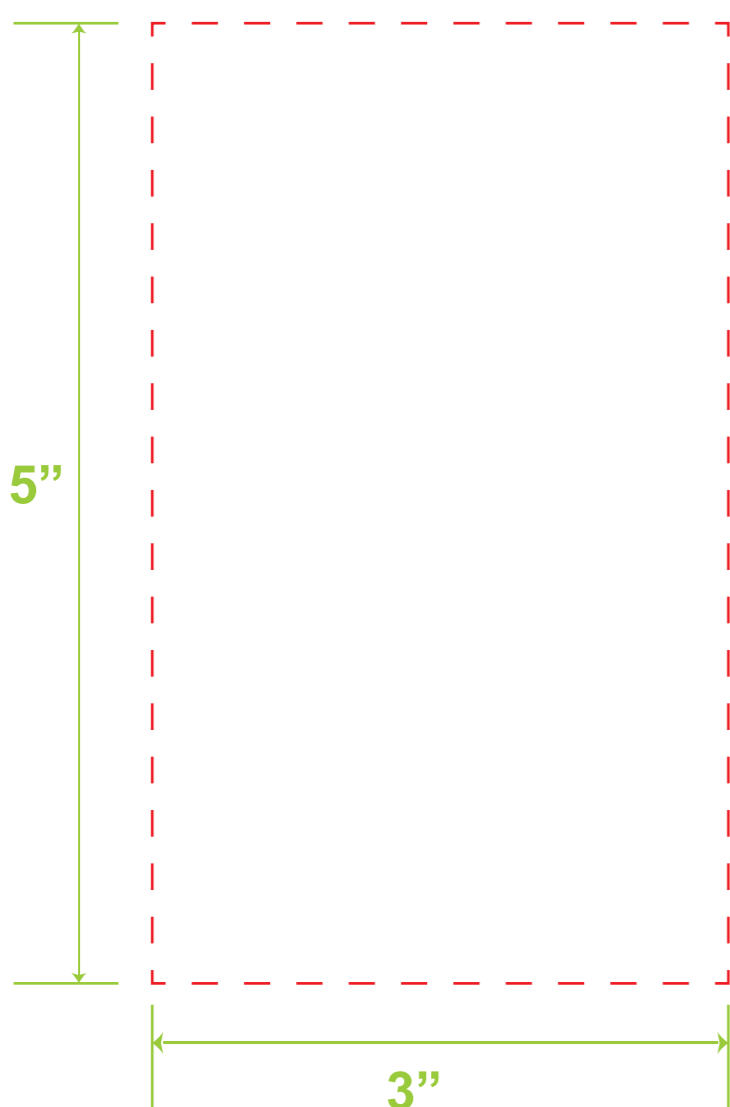

Fountain-I

Bottle

Lid Engraving
Size: 1.5" in diameter

Laser Engraving One Side Standard
Full Color Digital One Side Standard
2.5"W x 5"H

Full Color Digital Seamless Wrap: 9.25" W x 7.09" H

Silk Screen Printing
One Side Standard: 3" W x 5" H

Silk Screen Printing / Full Color Digital
Full wrap with GAP: 8" W x 5" H