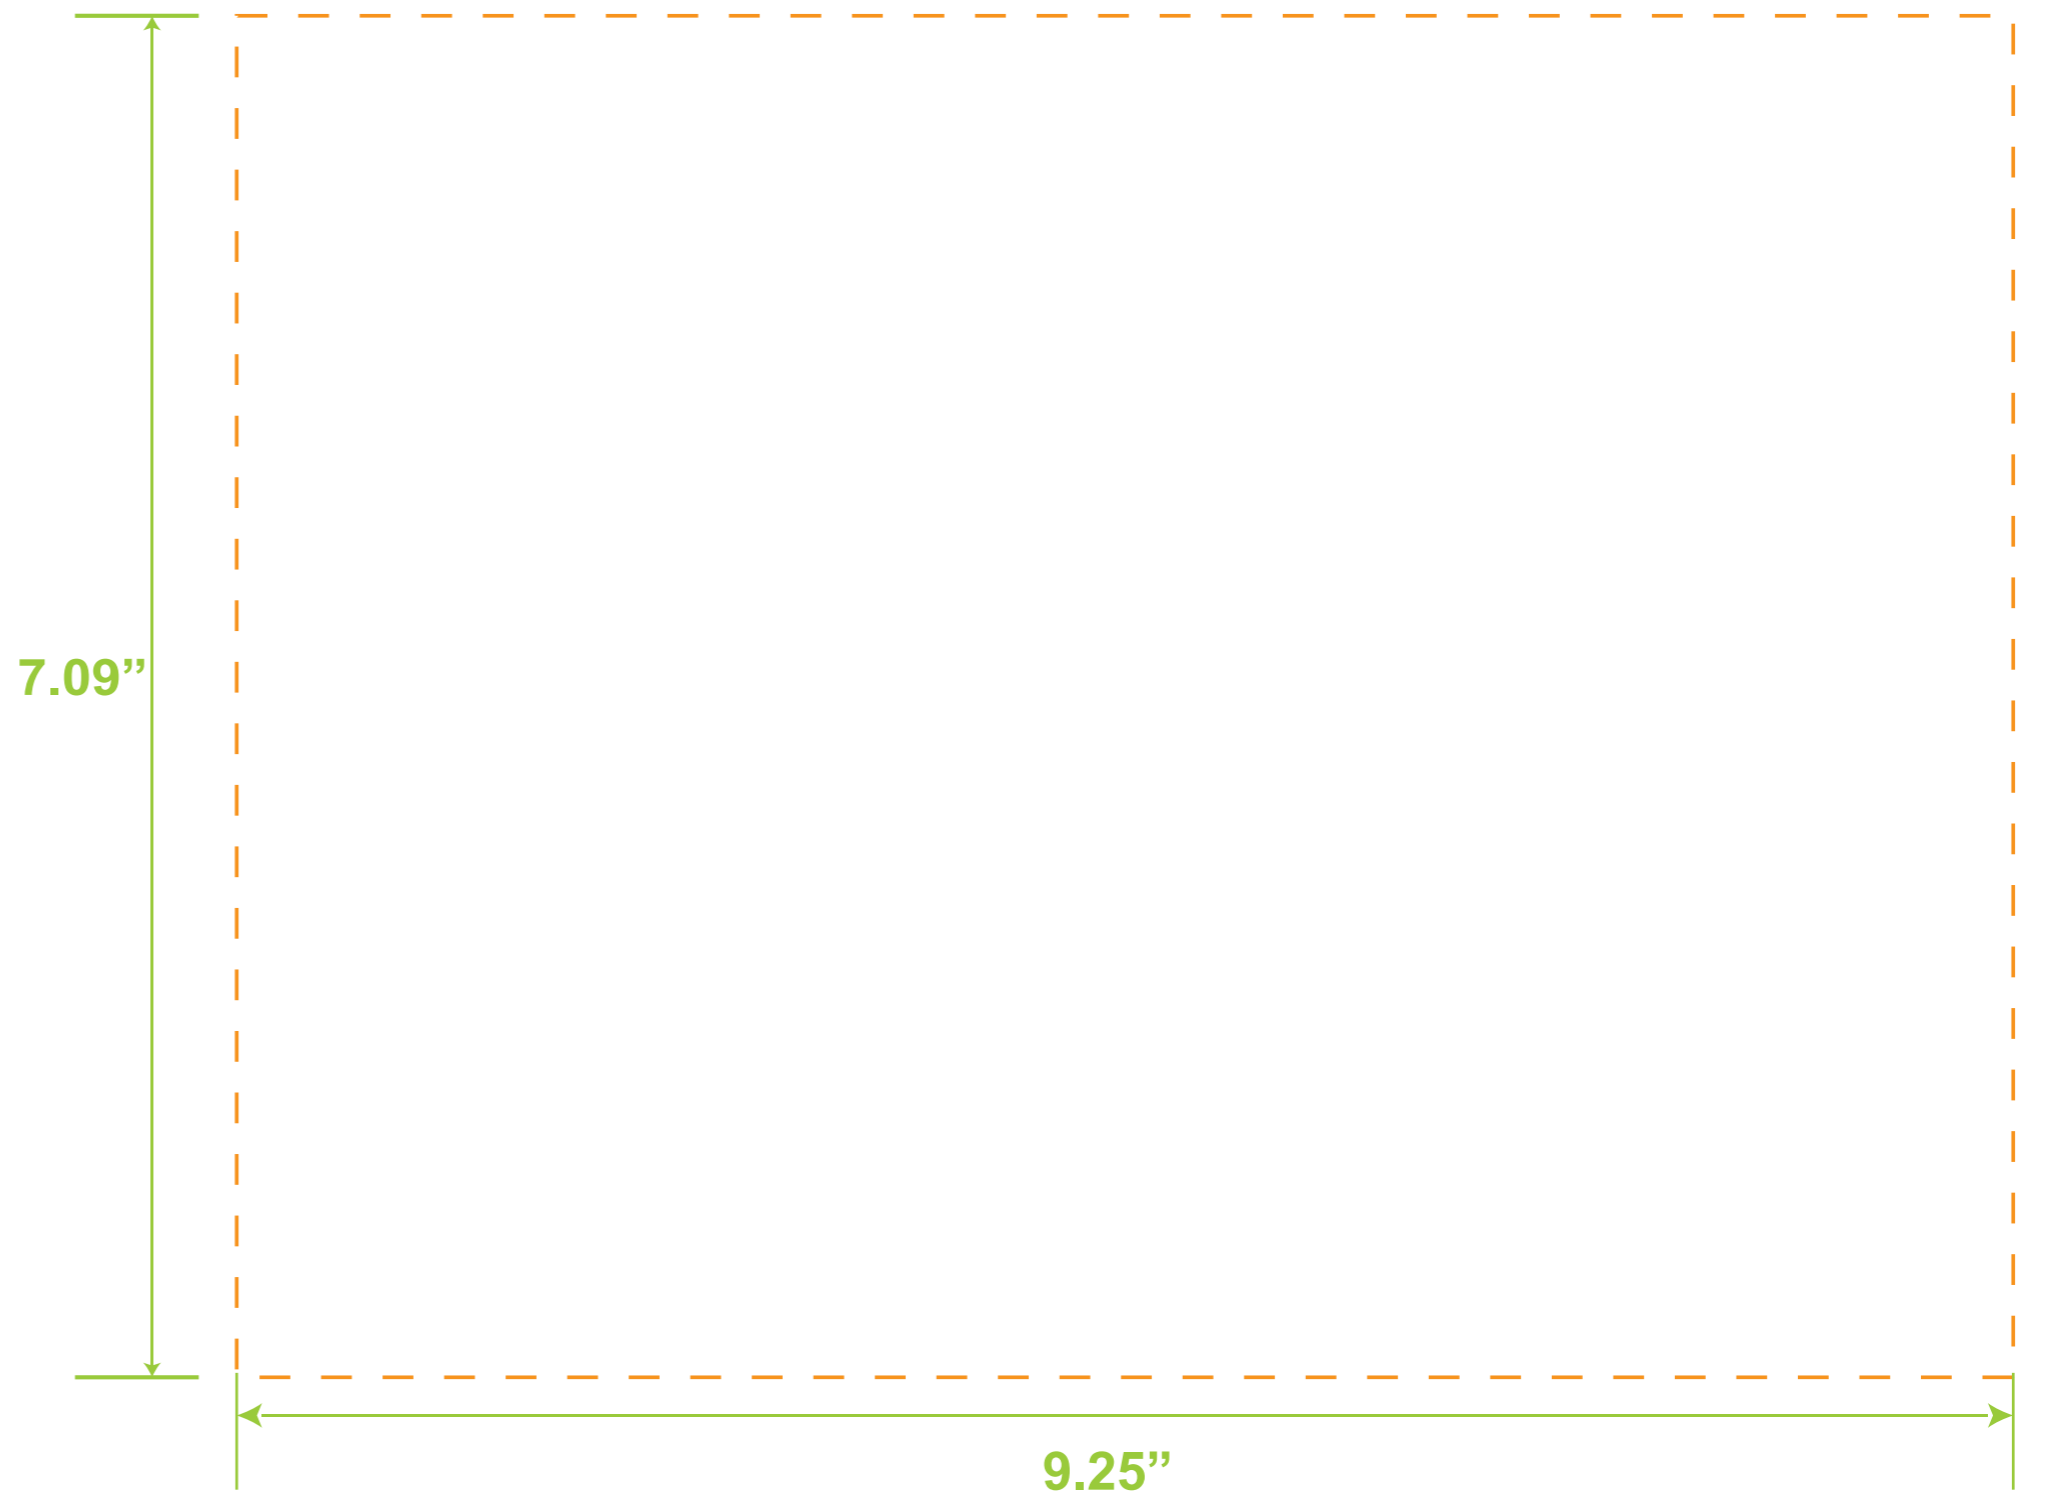

Fountain-I

Bottle

Lid Engraving
Size: 1.5" in diameter

Laser Engraving One Side Standard
Full Color Digital One Side Standard
2.5"W x 5"H

Full Color Digital Seamless Wrap: 9.25" W x 7.09" H

Silk Screen Printing
One Side Standard: 3" W x 5" H

Silk Screen Printing / Full Color Digital
Full wrap with GAP: 8" W x 5" H