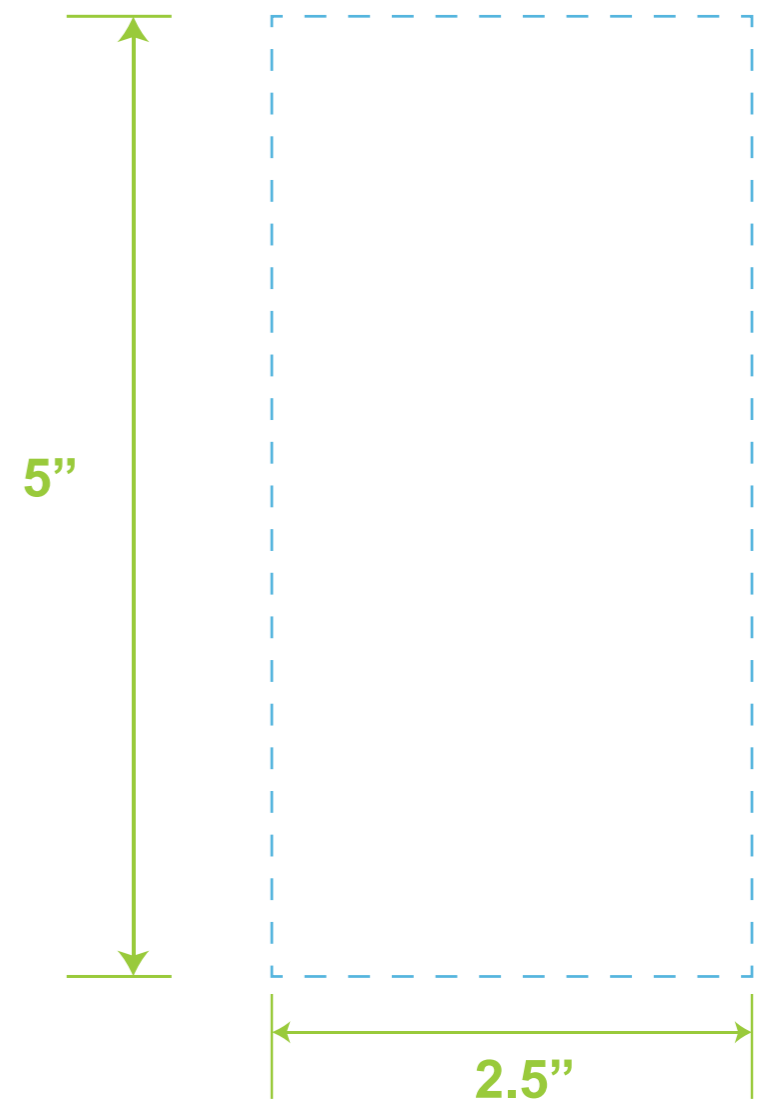

Fountain-I

Bottle

Lid Engraving
Size: 1.5" in diameter

Laser Engraving One Side Standard
Full Color Digital One Side Standard
2.5"W x 5"H

Full Color Digital Seamless Wrap: 9.25" W x 7.09" H

Silk Screen Printing
One Side Standard: 3" W x 5" H

Silk Screen Printing / Full Color Digital
Full wrap with GAP: 8" W x 5" H