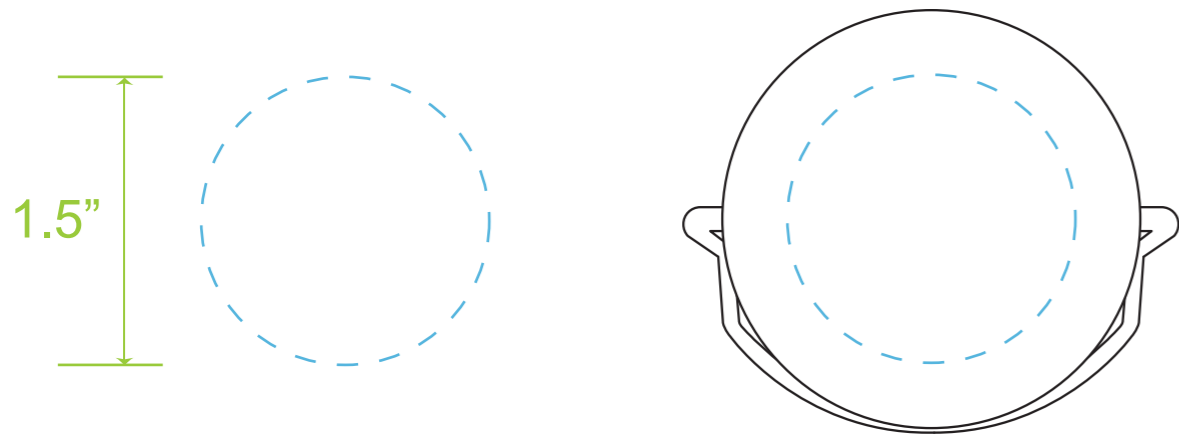

Fountain-I

Bottle

Lid Engraving
Size: 1.5" in diameter

Laser Engraving One Side Standard
Full Color Digital One Side Standard
2.5"W x 5"H

Full Color Digital Seamless Wrap: 9.25" W x 7.09" H

Silk Screen Printing
One Side Standard: 3" W x 5" H

Silk Screen Printing / Full Color Digital
Full wrap with GAP: 8" W x 5" H