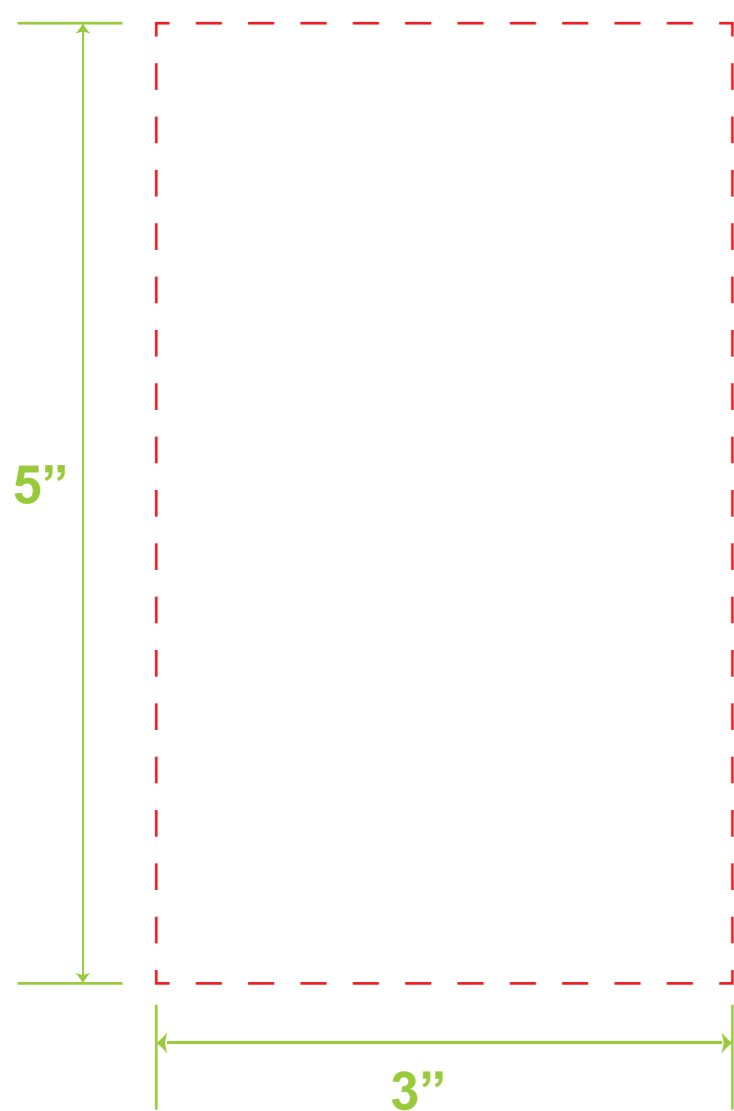

Fountain-II

Bottle

Laser Engraving One Side Standard
Full Color Digital One Side Standard
2.5"W x 5"H

Full Color Digital Seamless Wrap: 8.85" W x 7.48" H

Silk Screen Printing
One Side Standard
3" W x 5" H

Silk Screen Printing / Full Color Digital Full wrap with GAP: 8" W x 5" H