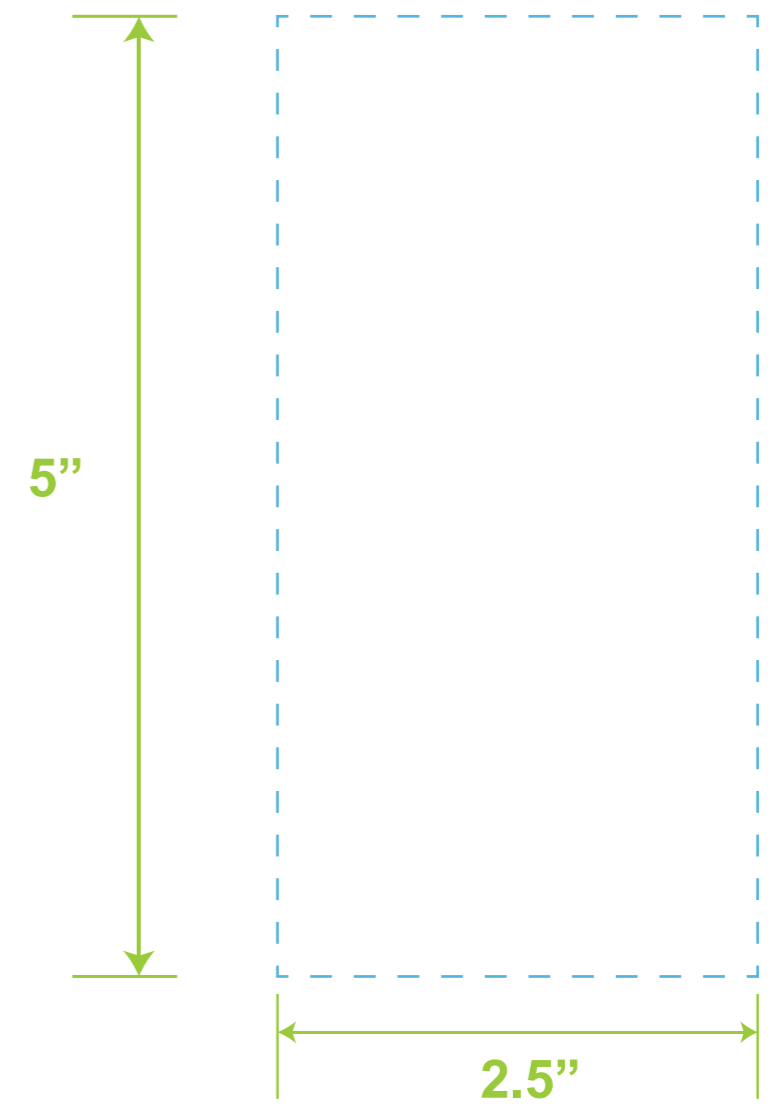

Fountain-II

Bottle

Laser Engraving One Side Standard
Full Color Digital One Side Standard
2.5"W x 5"H

Full Color Digital Seamless Wrap: 8.85" W x 7.48" H

Silk Screen Printing
One Side Standard
3" W x 5" H

Silk Screen Printing / Full Color Digital Full wrap with GAP: 8" W x 5" H