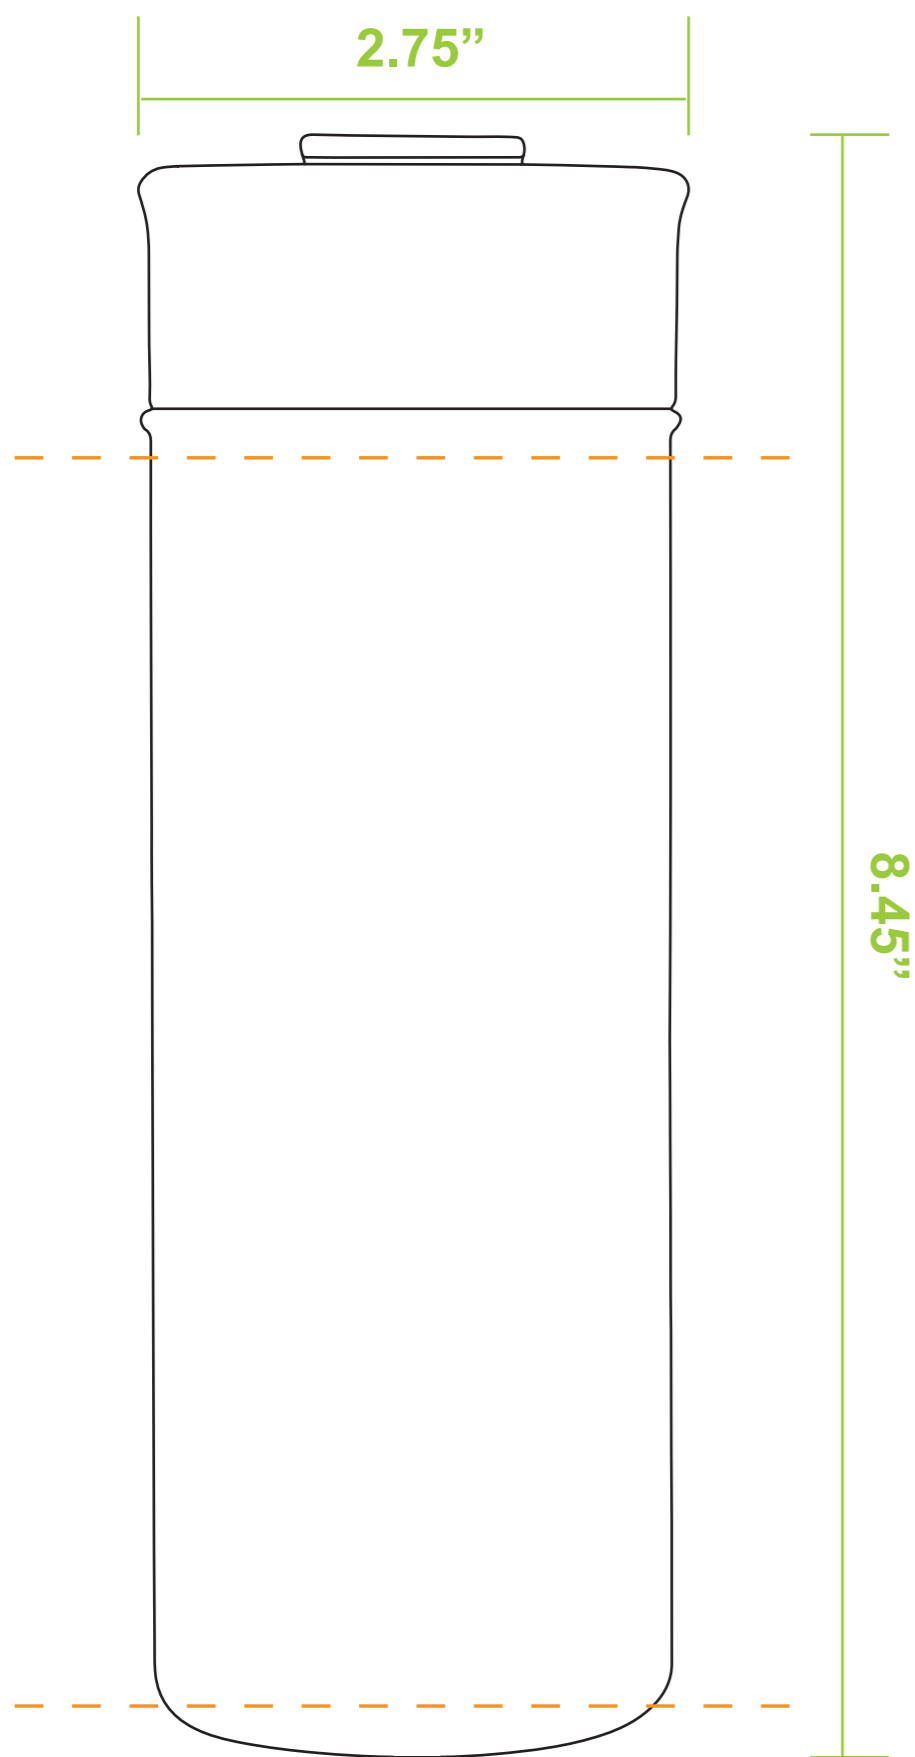

Laser Engraving One Side Standard
Full Color Digital One Side Standard
2.5"W x 4"H

Full Color Digital Seamless Wrap: 8.78" W x 6.5" H

Silk Screen Printing
One Side Standard
3" W x 5" H

Silk Screen Printing / Full Color Digital
Full wrap with GAP: 8" W x 5" H