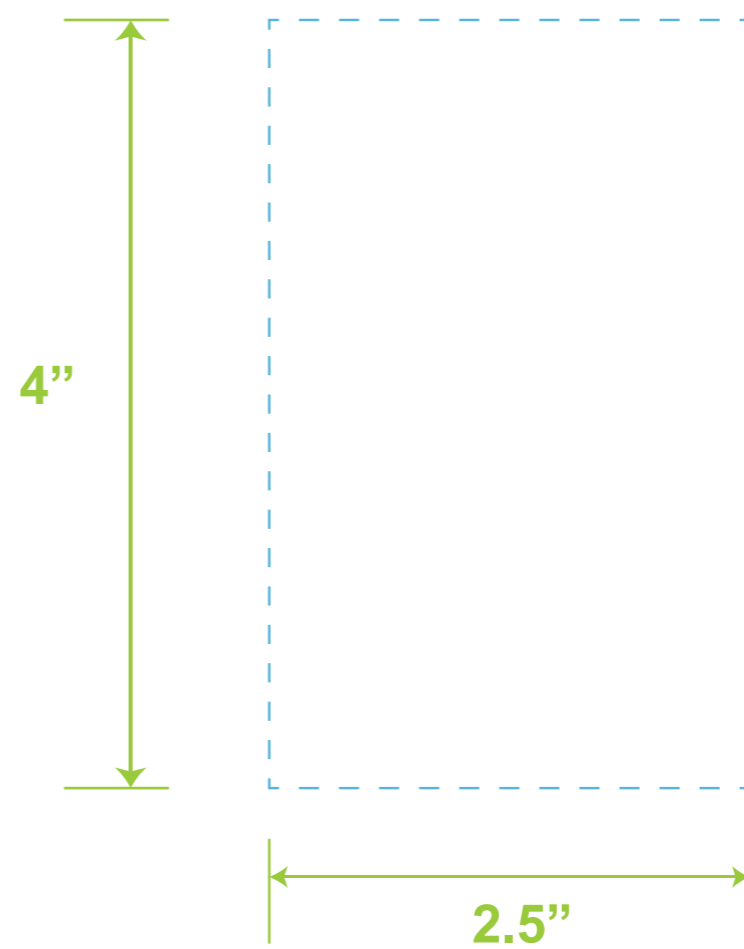

Laser Engraving One Side Standard
Full Color Digital One Side Standard
2.5"W x 4"H

Full Color Digital Seamless Wrap: 8.78" W x 6.5" H

Silk Screen Printing
One Side Standard
3" W x 5" H

Silk Screen Printing / Full Color Digital
Full wrap with GAP: 8" W x 5" H