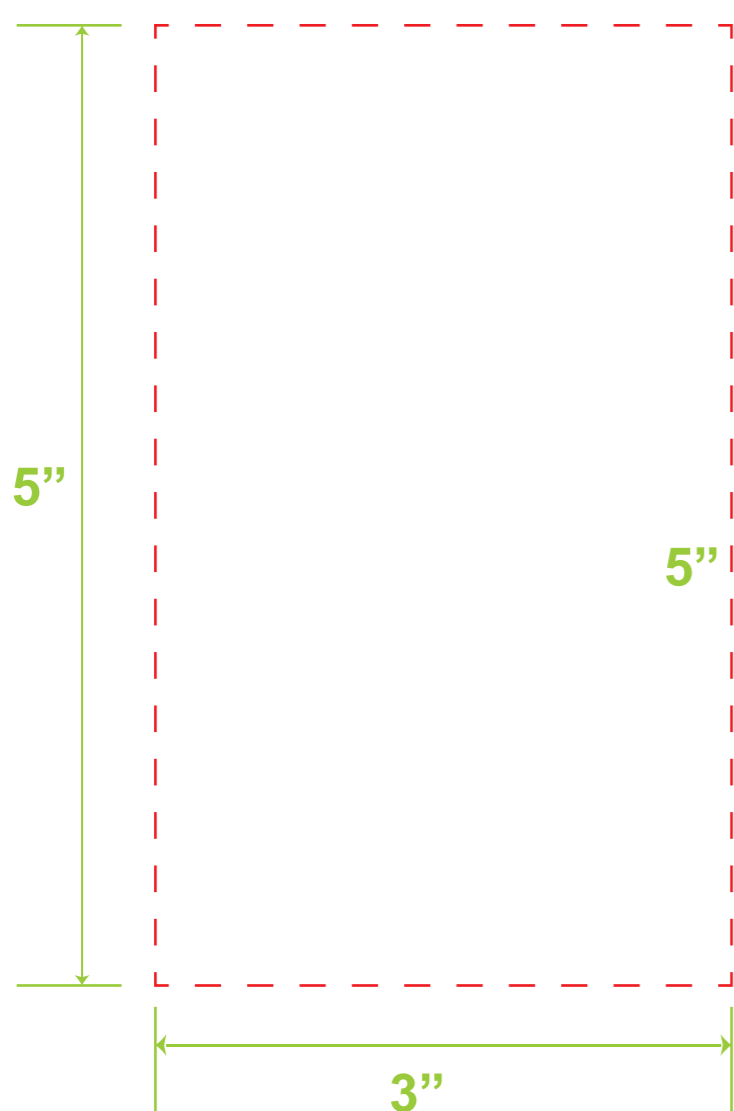

Laser Engraving One Side Standard
Full Color Digital One Side Standard
2.5"W x 4"H

Full Color Digital Seamless Wrap: 8.78" W x 6.5" H

Silk Screen Printing
One Side Standard
3" W x 5" H

Silk Screen Printing / Full Color Digital
Full wrap with GAP: 8" W x 5" H