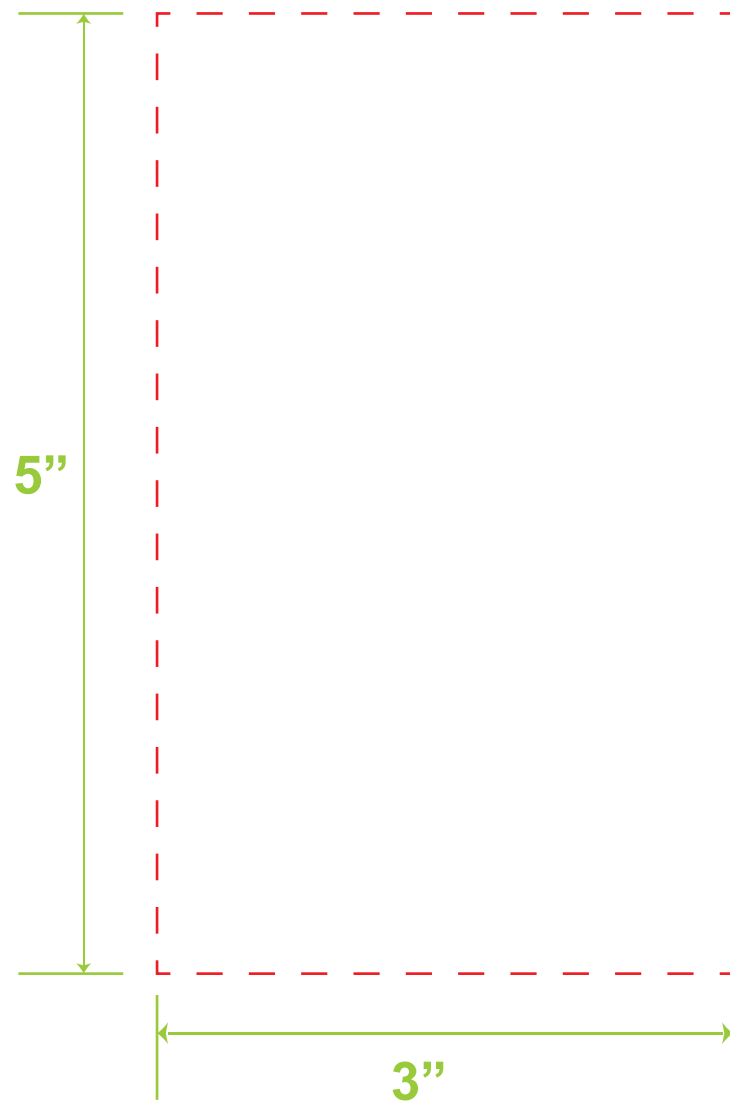

Fountain-VII

Bottle

Silk Screen Printing
One Side Standard: 3" W x 5" H

Laser Engraving One Side Standard
Full Color Digital One Side Standard
2.75"W x 5"H

Silk Screen Printing / Full Color Digital
Full wrap with GAP: 10.5" W x 5" H

Full Color Digital Seamless Wrap: 11.3" W x 7.09" H