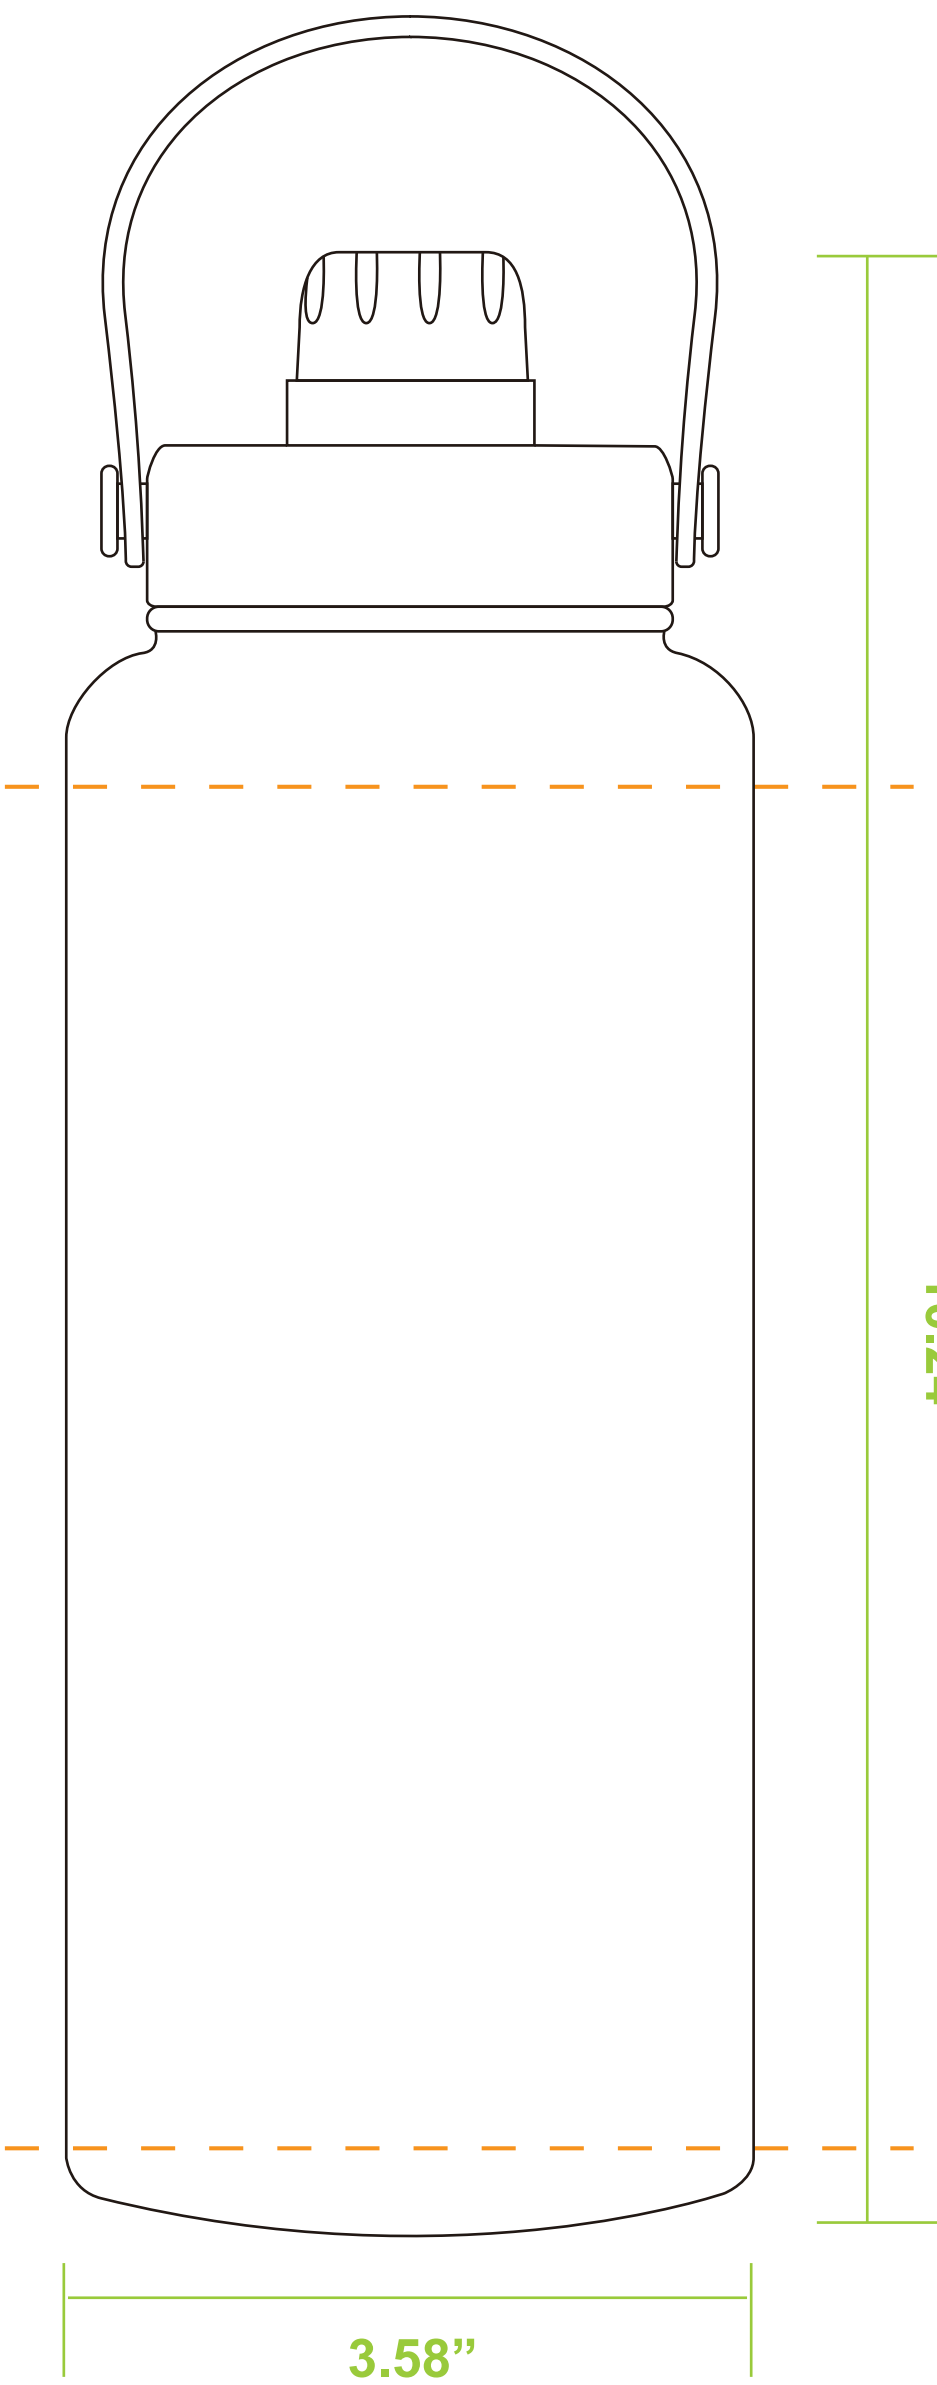

Fountain-VII

Bottle

Silk Screen Printing
One Side Standard: 3" W x 5" H

Laser Engraving One Side Standard
Full Color Digital One Side Standard
2.75"W x 5"H

Silk Screen Printing / Full Color Digital
Full wrap with GAP: 10.5" W x 5" H

Full Color Digital Seamless Wrap: 11.3" W x 7.09" H