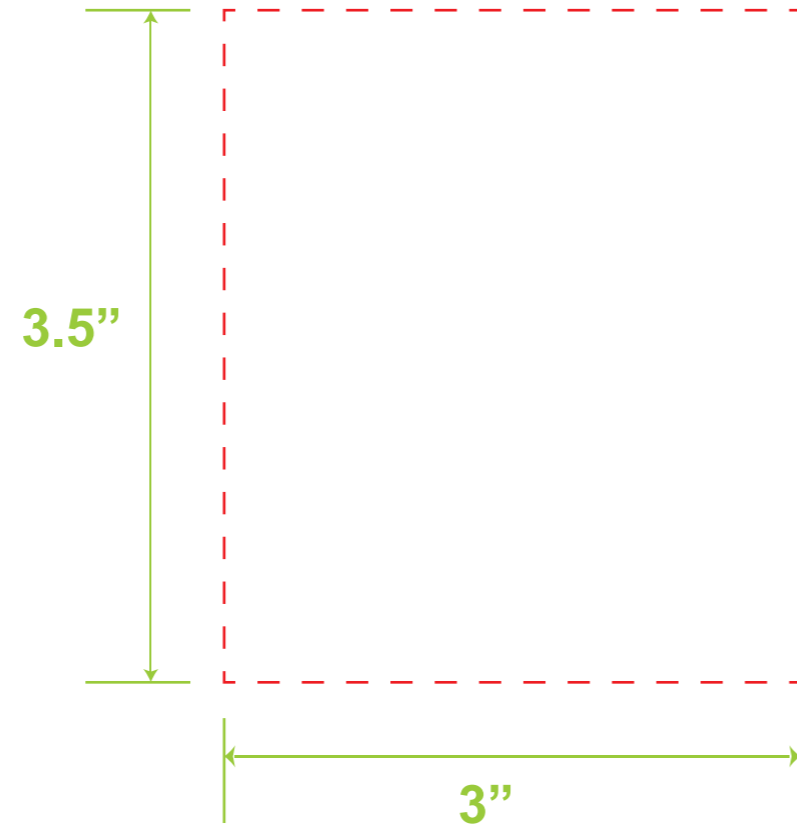

Silk Screen Printing
One Side Standard
3" W x 3.5" H

Laser Engraving One Side Standard
Full Color Digital One Side Standard
2.75"W x 3.5"H

Silk Screen Printing / Full Color Digital
Full wrap with GAP: 8" W x 3.5" H

Full Color Digital Seamless Wrap: 8.78" W x 4.92" H