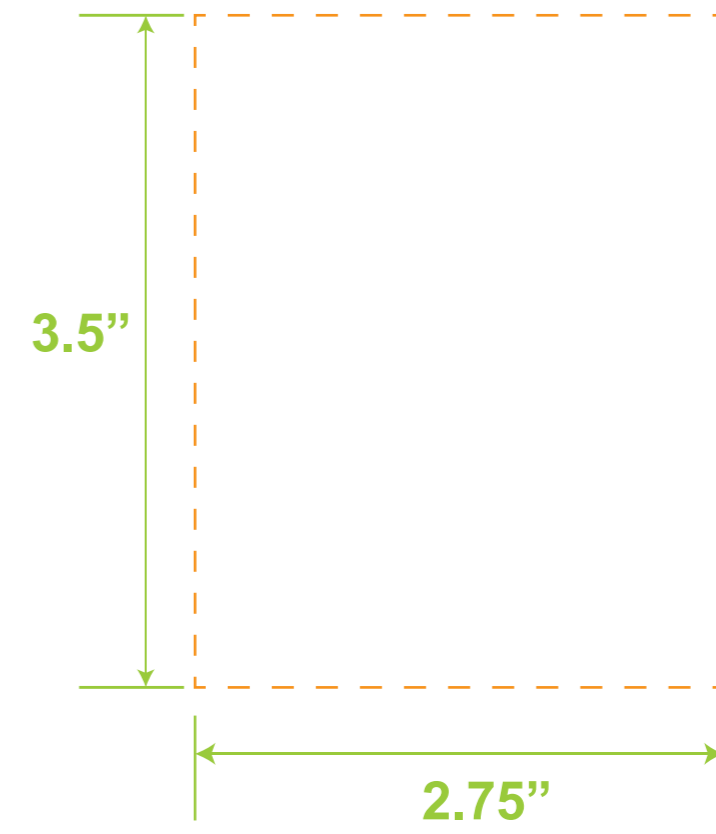

Silk Screen Printing
One Side Standard
3" W x 3.5" H

Laser Engraving One Side Standard
Full Color Digital One Side Standard
2.75"W x 3.5"H

Silk Screen Printing / Full Color Digital
Full wrap with GAP: 8" W x 3.5" H

Full Color Digital Seamless Wrap: 8.78" W x 4.92" H