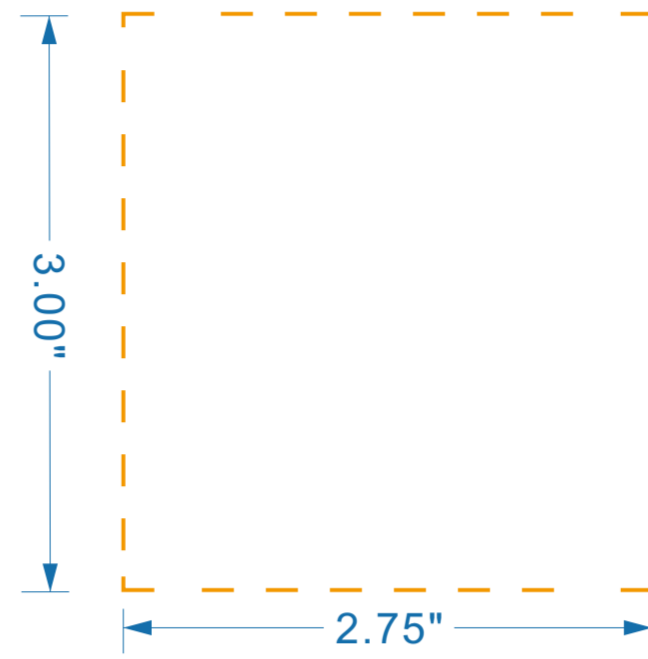

Silk Screen Printing
Full Color Digital
One Side Standard:
2.75" W x 3.0"H

Laser Engraving
One Side Max Size:
2.0" W x 3.0"H

Silk Screen Printing
Full Color Digital
Wrap Size:
9.0" W x 5.5"H