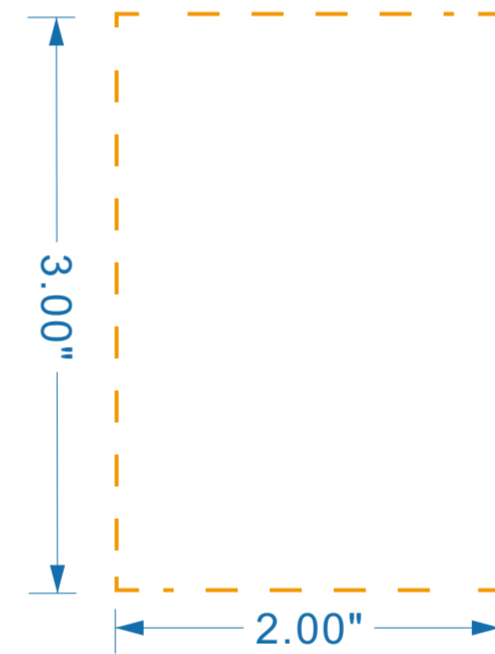

Silk Screen Printing
Full Color Digital
One Side Standard:
2.75" W x 3.0"H

Laser Engraving
One Side Max Size:
2.0" W x 3.0"H

Silk Screen Printing
Full Color Digital
Wrap Size:
9.0" W x 5.5"H