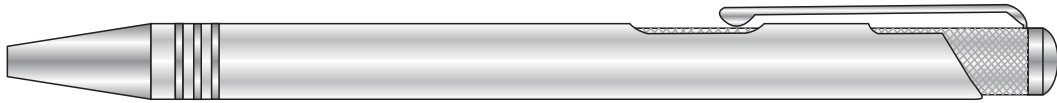

# *Klavier-III*

**KV-3S**

**KV-3U**

**KV-3GM**

**KV-3SG**

11/16" h x 2-5/16" w  
(Silkscreen)

1/4" h x 2-3/4" w  
(Laser Engraving)