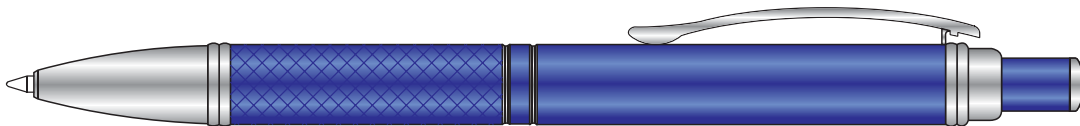

Klavier-IV

KV-4S

KV-4GM

KV-4R

KV-4U

1/4" h x 1-15/16" w
(Laser Engraving/Silkscreen)

6X50MM