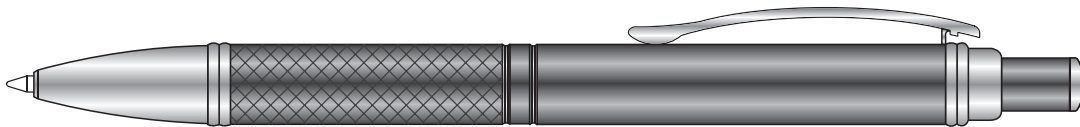

Klavier-IV

KV-4S

KV-4GM

KV-4R

KV-4U

1/4" h x 1-15/16" w
(Laser Engraving/Silkscreen)

6X50MM