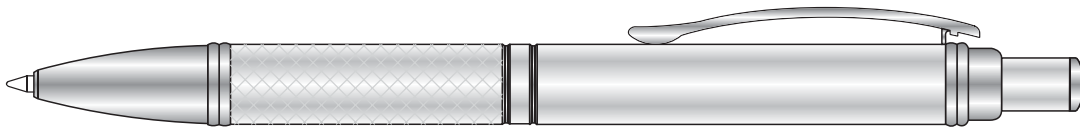

Klavier-IV

KV-4S

KV-4GM

KV-4R

KV-4U

1/4" h x 1-15/16" w
(Laser Engraving/Silkscreen)

6X50MM