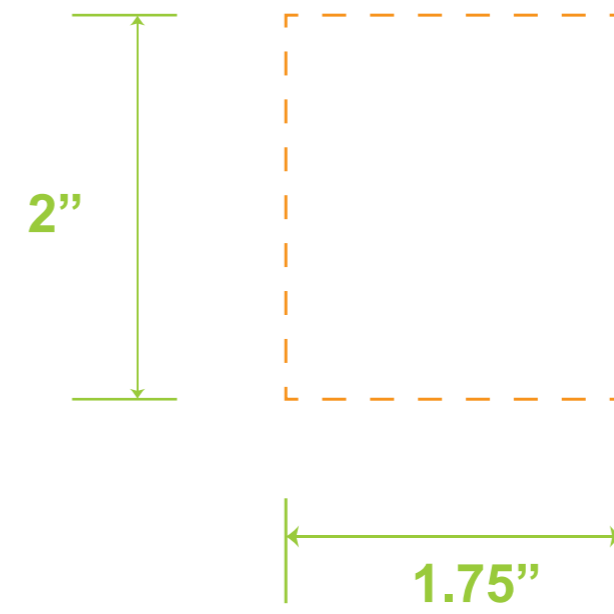

Full Color Digital  
One Side Max Size: 1.75" W x 2" H

Silk Screen Printing  
One Side Max Size: 2.5" W x 2" H