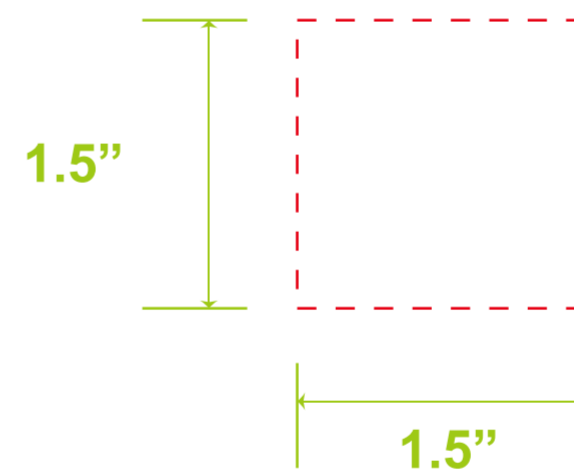

One color Silk Screen Printing
on Ceramic Brim
One Side Max Size: 2"W x 0.75"H

One color Silk Screen Printing
on Body
One Side Max Size: 1.5"W x 1.5"H

Full Color Process
One Side Max Size: 2.25" W x 2.5" H