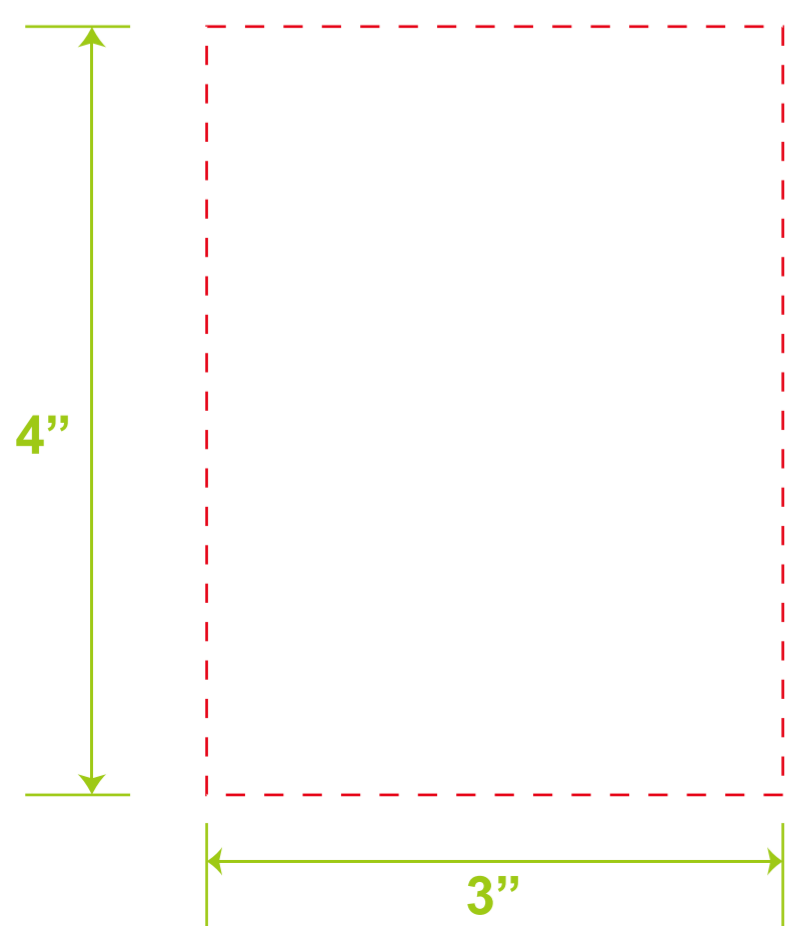

Laser Engraving One Side Standard  
Full Color Digital One Side Standard  
2.75"W x 2.5"H

Full Color Digital Seamless Wrap: 10.75" W x 5.9" H

Silk Screen Printing  
One Side Standard: 3" W x 4"H

Silk Screen Printing / Full Color Digital  
Full wrap with GAP: 10" W x 4"H