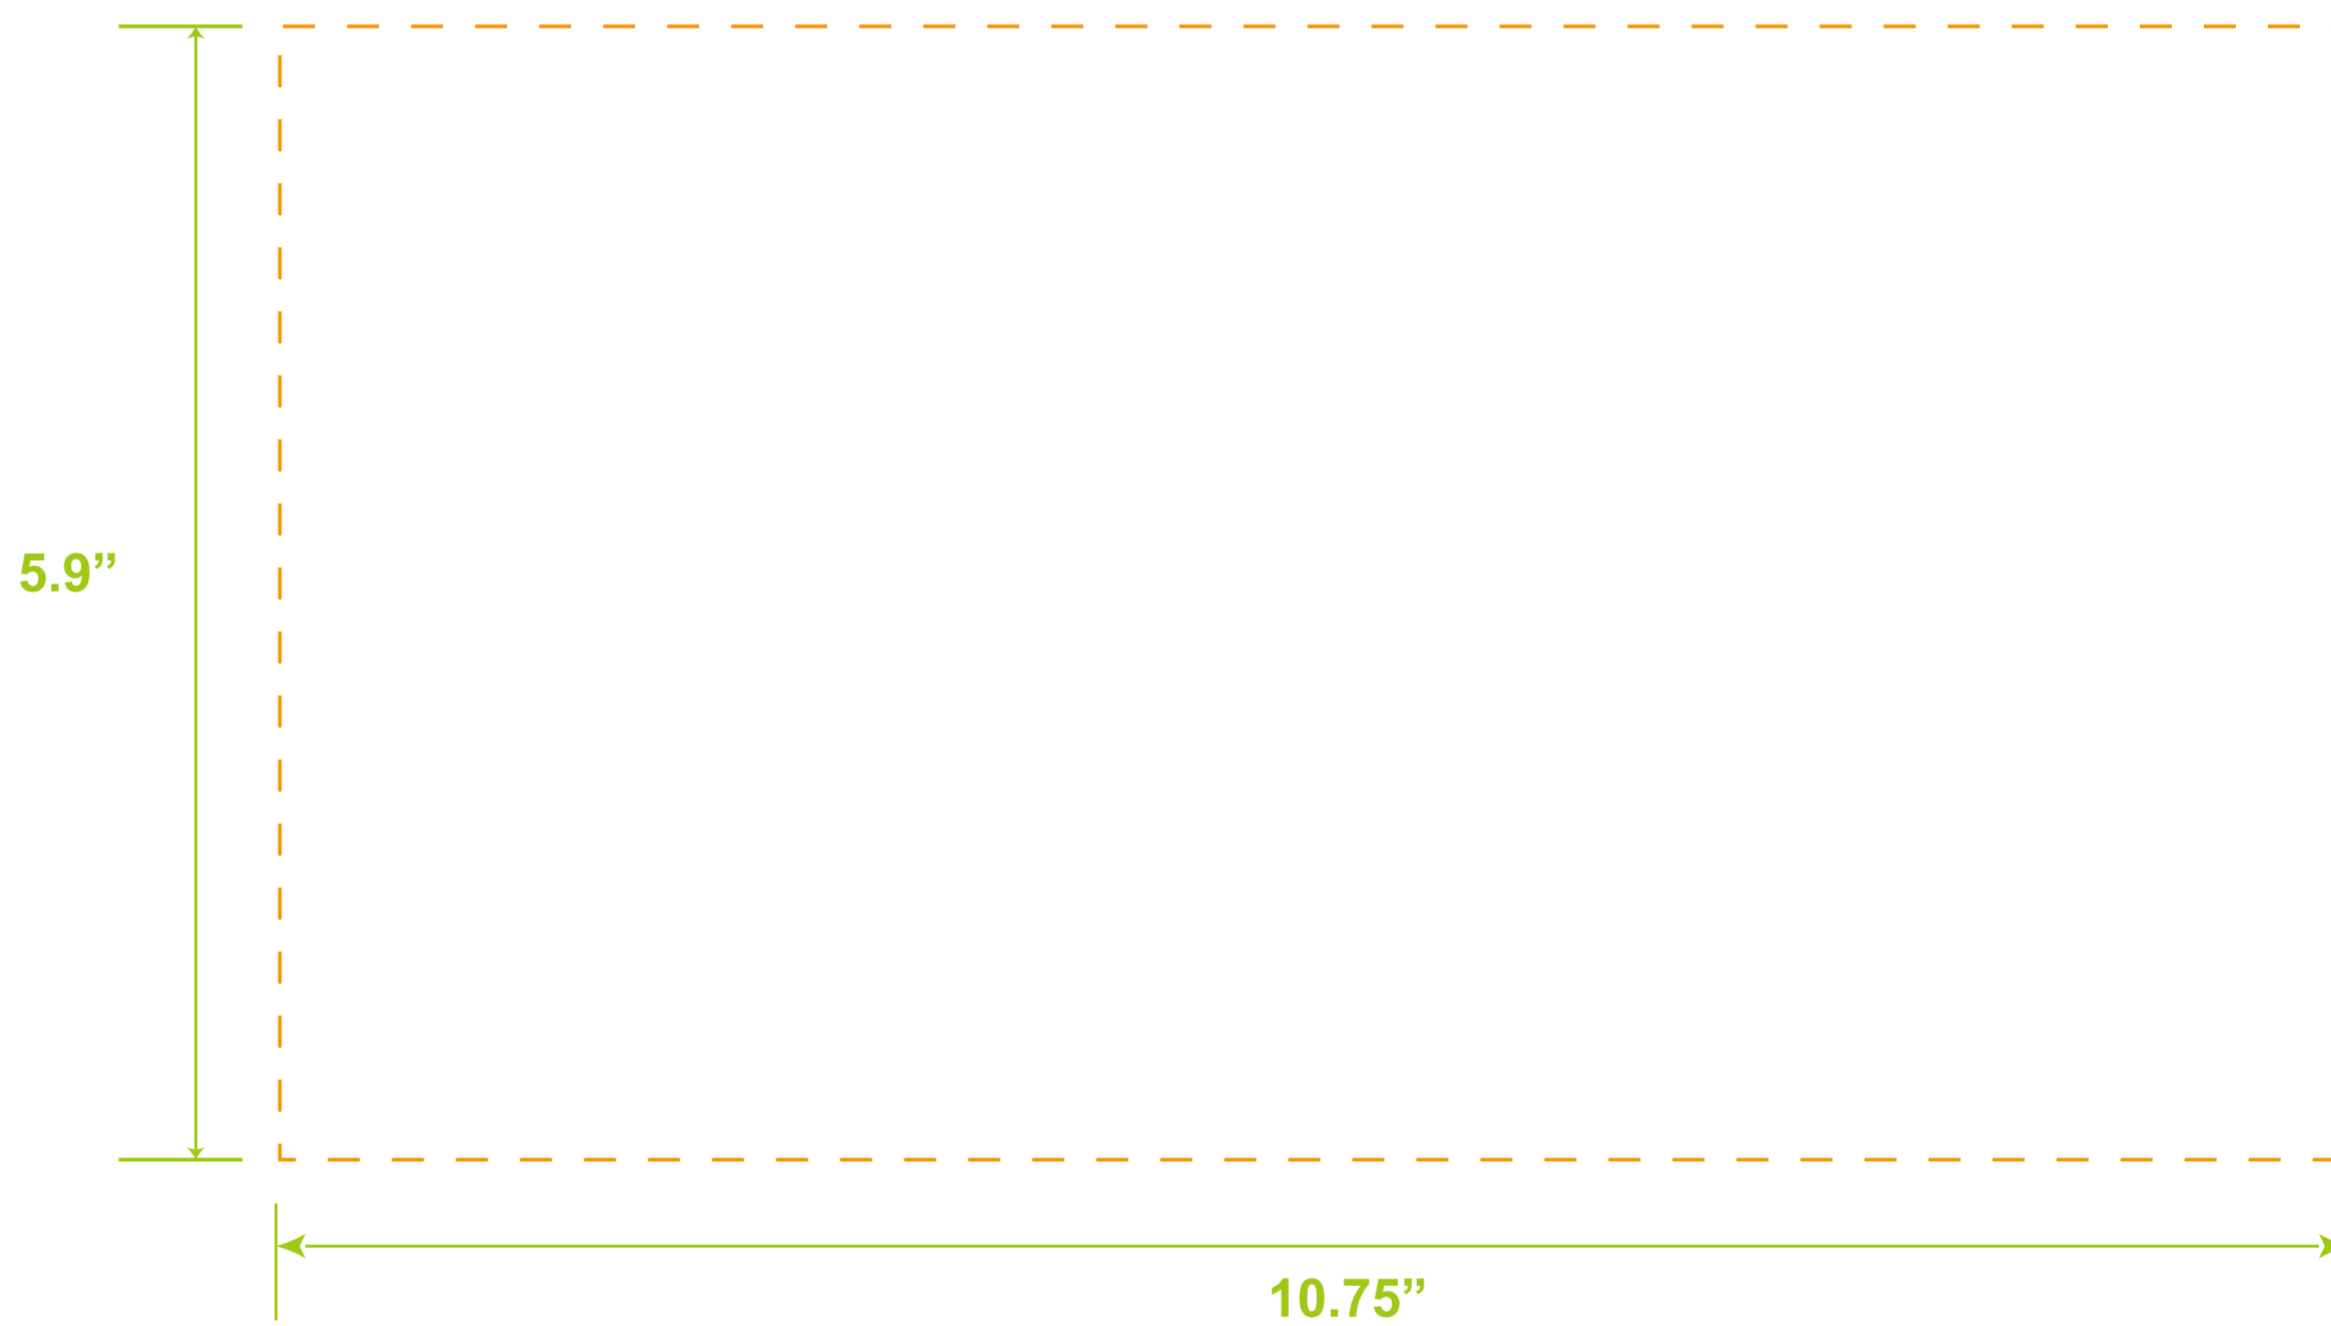

Laser Engraving One Side Standard  
Full Color Digital One Side Standard  
2.75"W x 2.5"H

Full Color Digital Seamless Wrap: 10.75" W x 5.9" H

Silk Screen Printing  
One Side Standard: 3" W x 4"H

Silk Screen Printing / Full Color Digital  
Full wrap with GAP: 10" W x 4"H