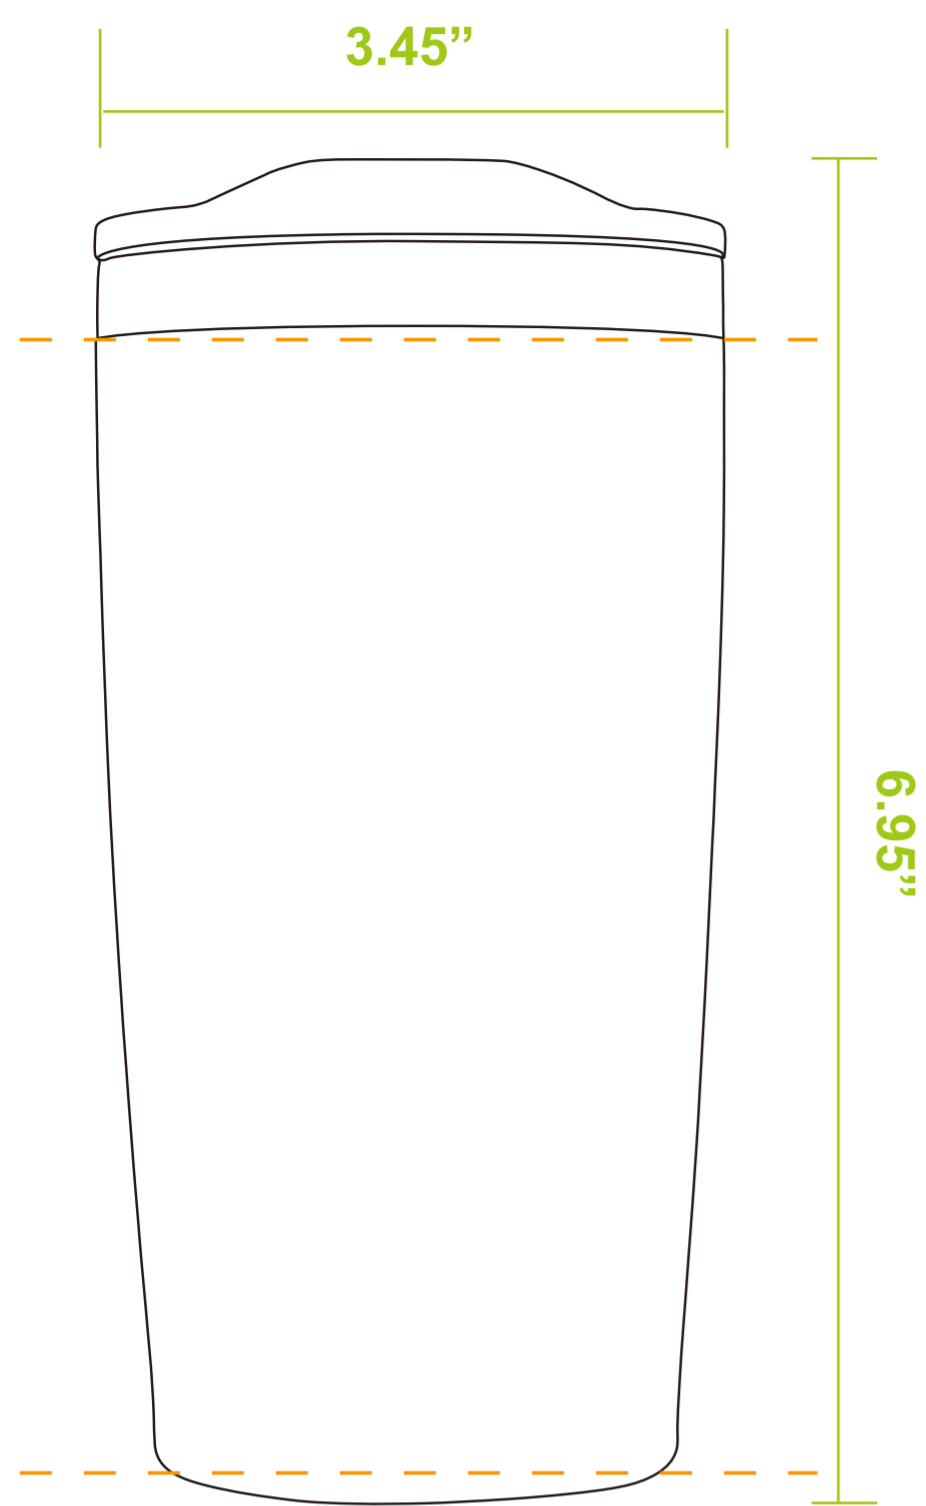

Laser Engraving One Side Standard  
Full Color Digital One Side Standard  
2.75"W x 2.5"H

Full Color Digital Seamless Wrap: 10.75" W x 5.9" H

Silk Screen Printing  
One Side Standard: 3" W x 4"H

Silk Screen Printing / Full Color Digital  
Full wrap with GAP: 10" W x 4"H