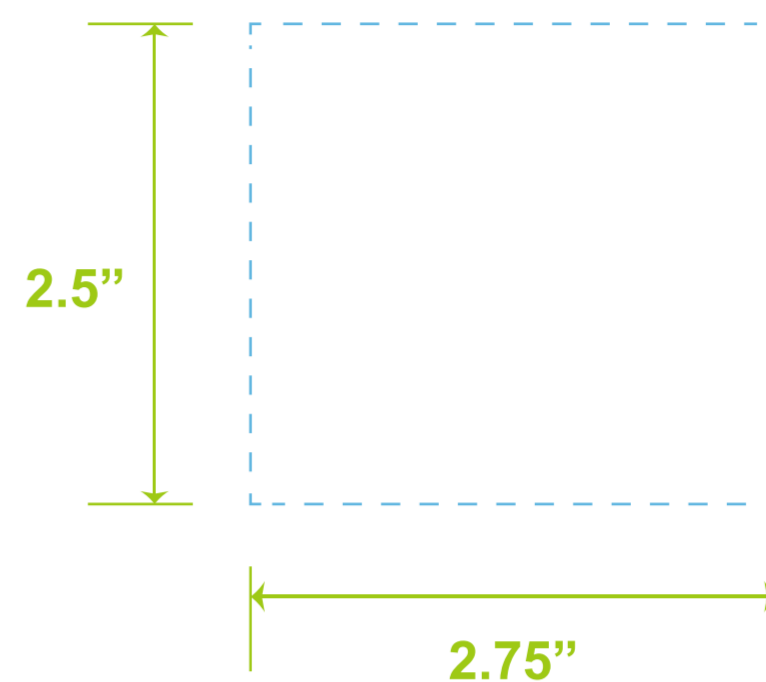

Laser Engraving One Side Standard  
Full Color Digital One Side Standard  
2.75"W x 2.5"H

Full Color Digital Seamless Wrap: 10.75" W x 5.9" H

Silk Screen Printing  
One Side Standard: 3" W x 4"H

Silk Screen Printing / Full Color Digital  
Full wrap with GAP: 10" W x 4"H