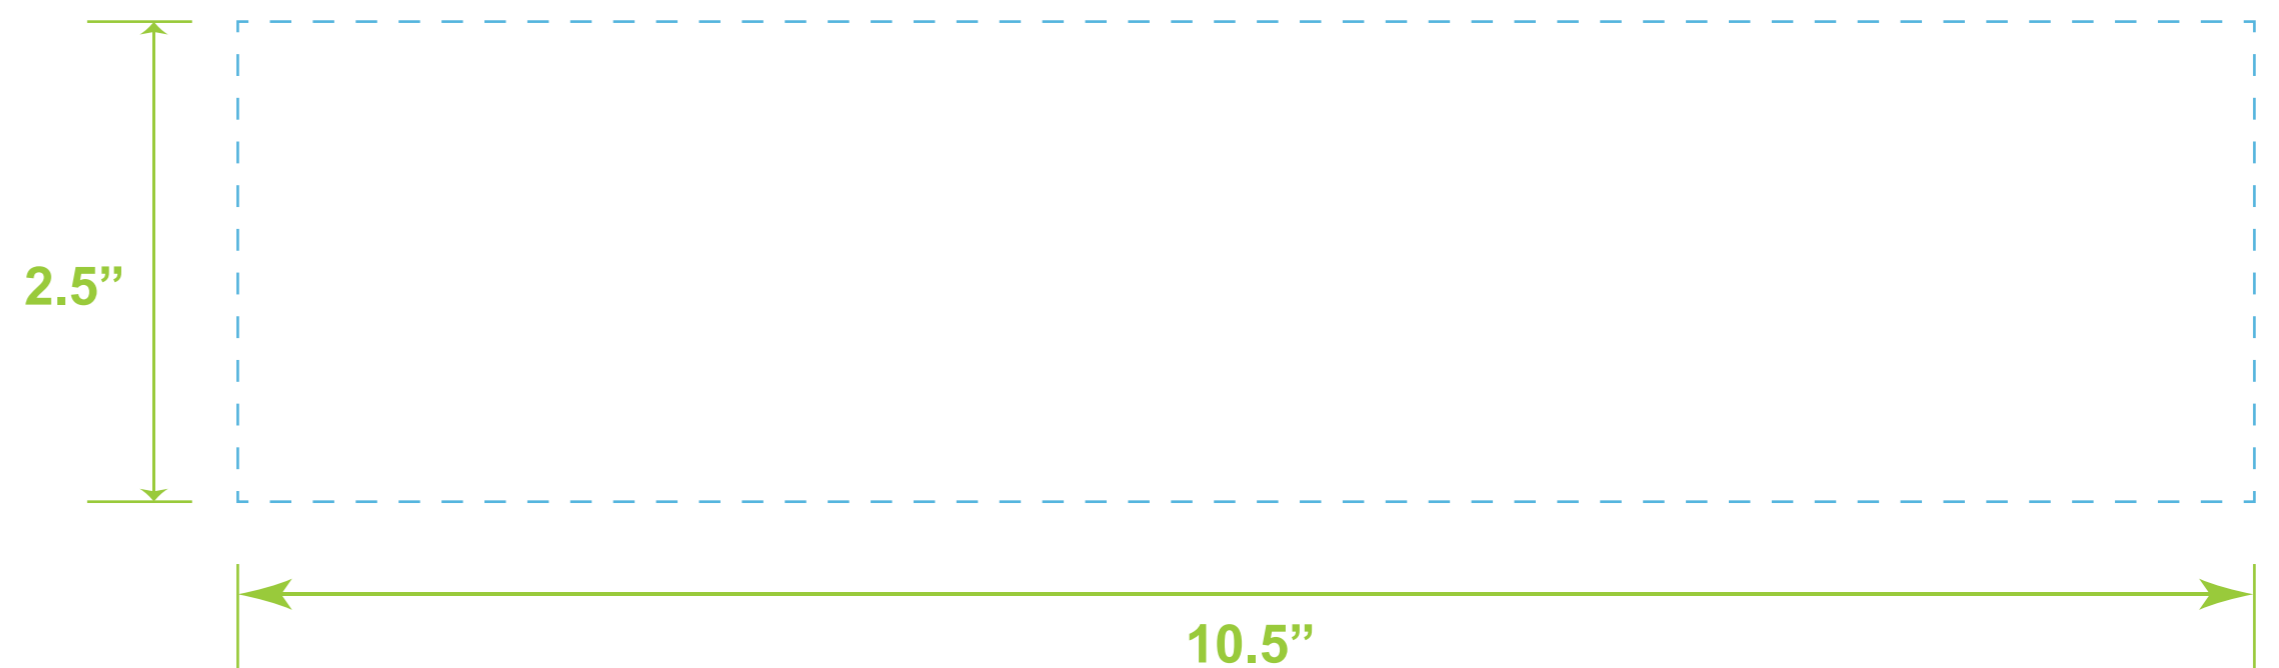

Laser Engraving / Full Color  
Standard: 1.25"W x 2.5"H

Laser Engraving / Full Color  
Half Wrap: 2.5"W x 2.5"H

Laser Engraving / Full Color  
Full Wrap: 10.5"C x 2.5"H

Silkscreen : 7.5"W x 4"H