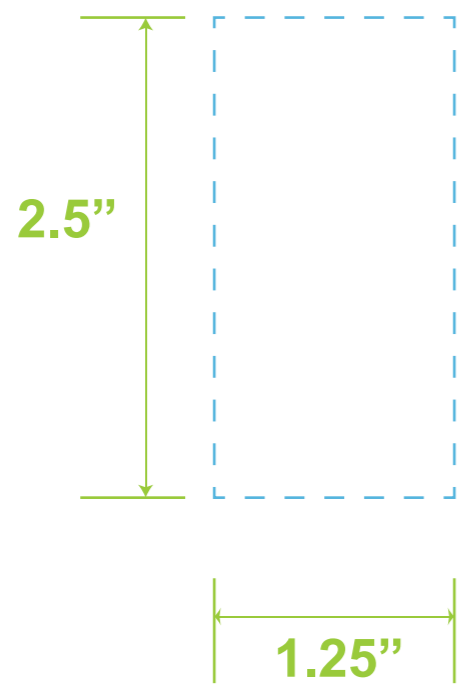

Laser Engraving / Full Color  
Standard: 1.25"W x 2.5"H

Laser Engraving / Full Color  
Half Wrap: 2.5"W x 2.5"H

Laser Engraving / Full Color  
Full Wrap: 10.5"C x 2.5"H

Silkscreen : 7.5"W x 4"H