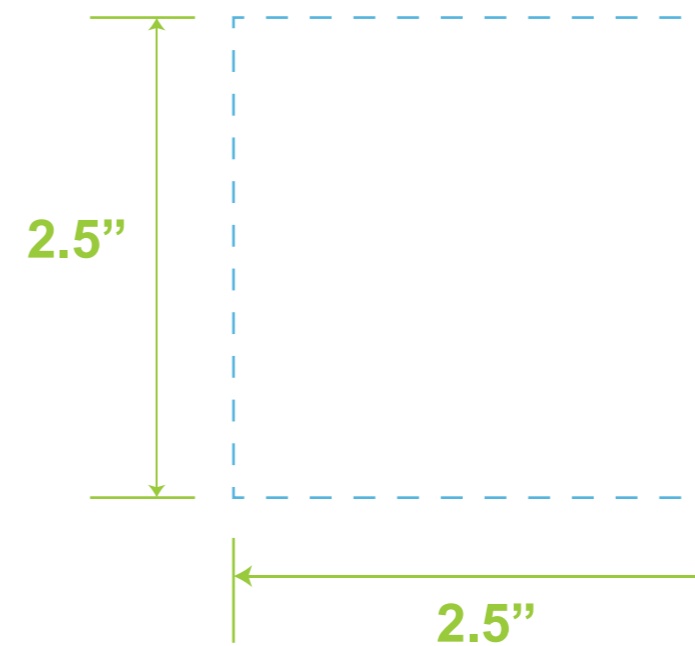

Laser Engraving / Full Color  
Standard: 1.25"W x 2.5"H

Laser Engraving / Full Color  
Half Wrap: 2.5"W x 2.5"H

Laser Engraving / Full Color  
Full Wrap: 10.5"C x 2.5"H

Silkscreen : 7.5"W x 4"H