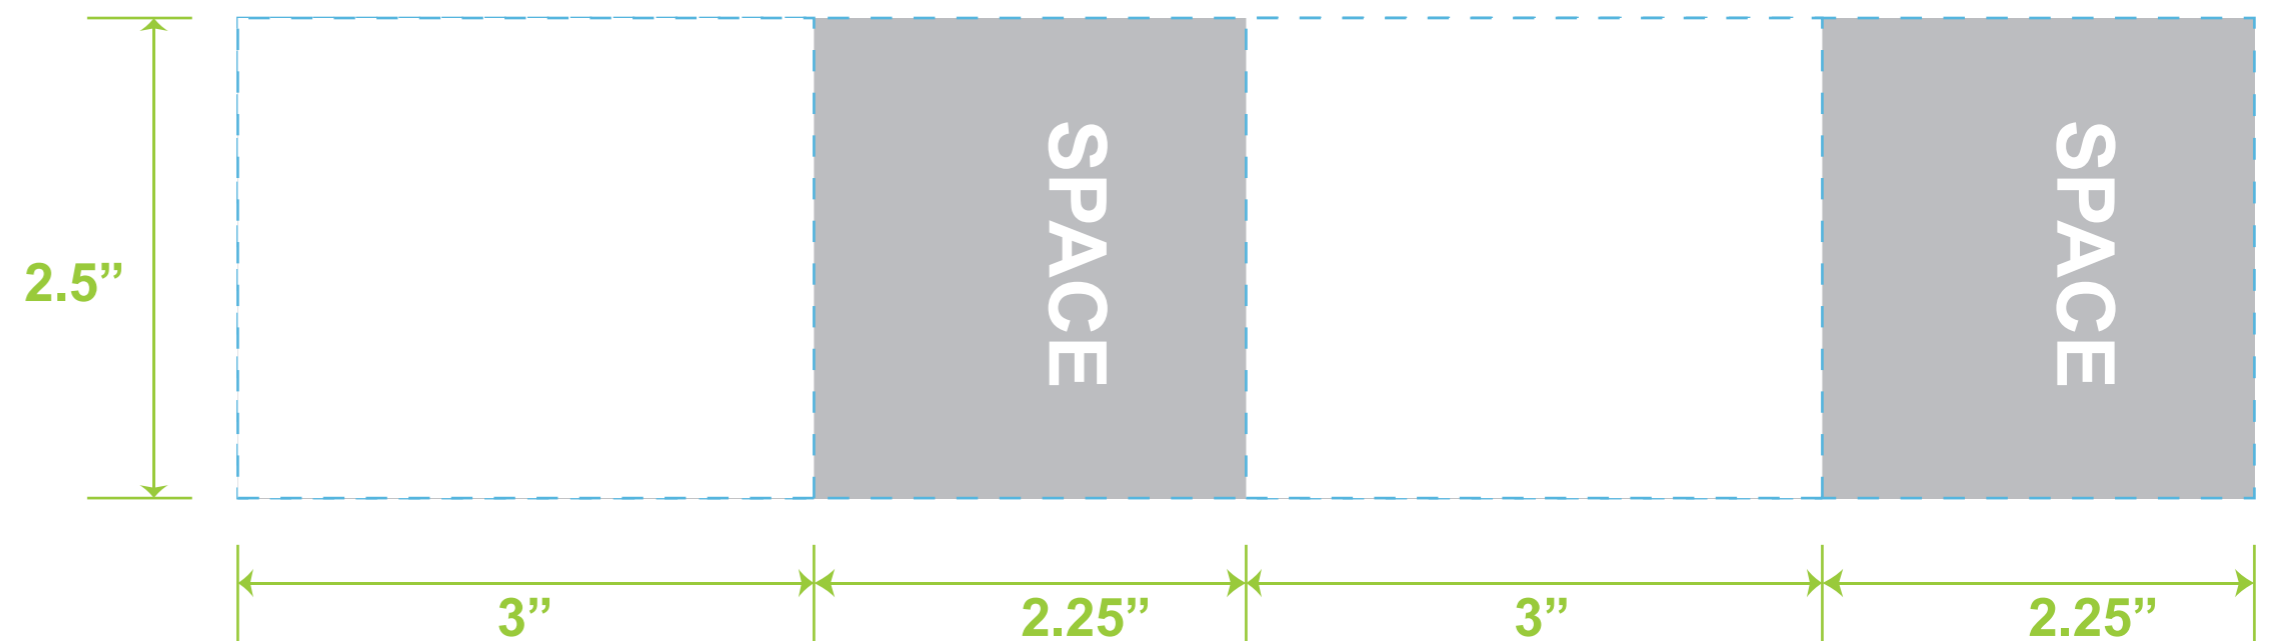

Laser Engraving / Full Color  
Standard: 1.25"W x 2.5"H

Laser Engraving / Full Color  
Half Wrap: 2.5"W x 2.5"H

Laser Engraving / Full Color  
Full Wrap: 10.5"C x 2.5"H

Silkscreen : 7.5"W x 4"H