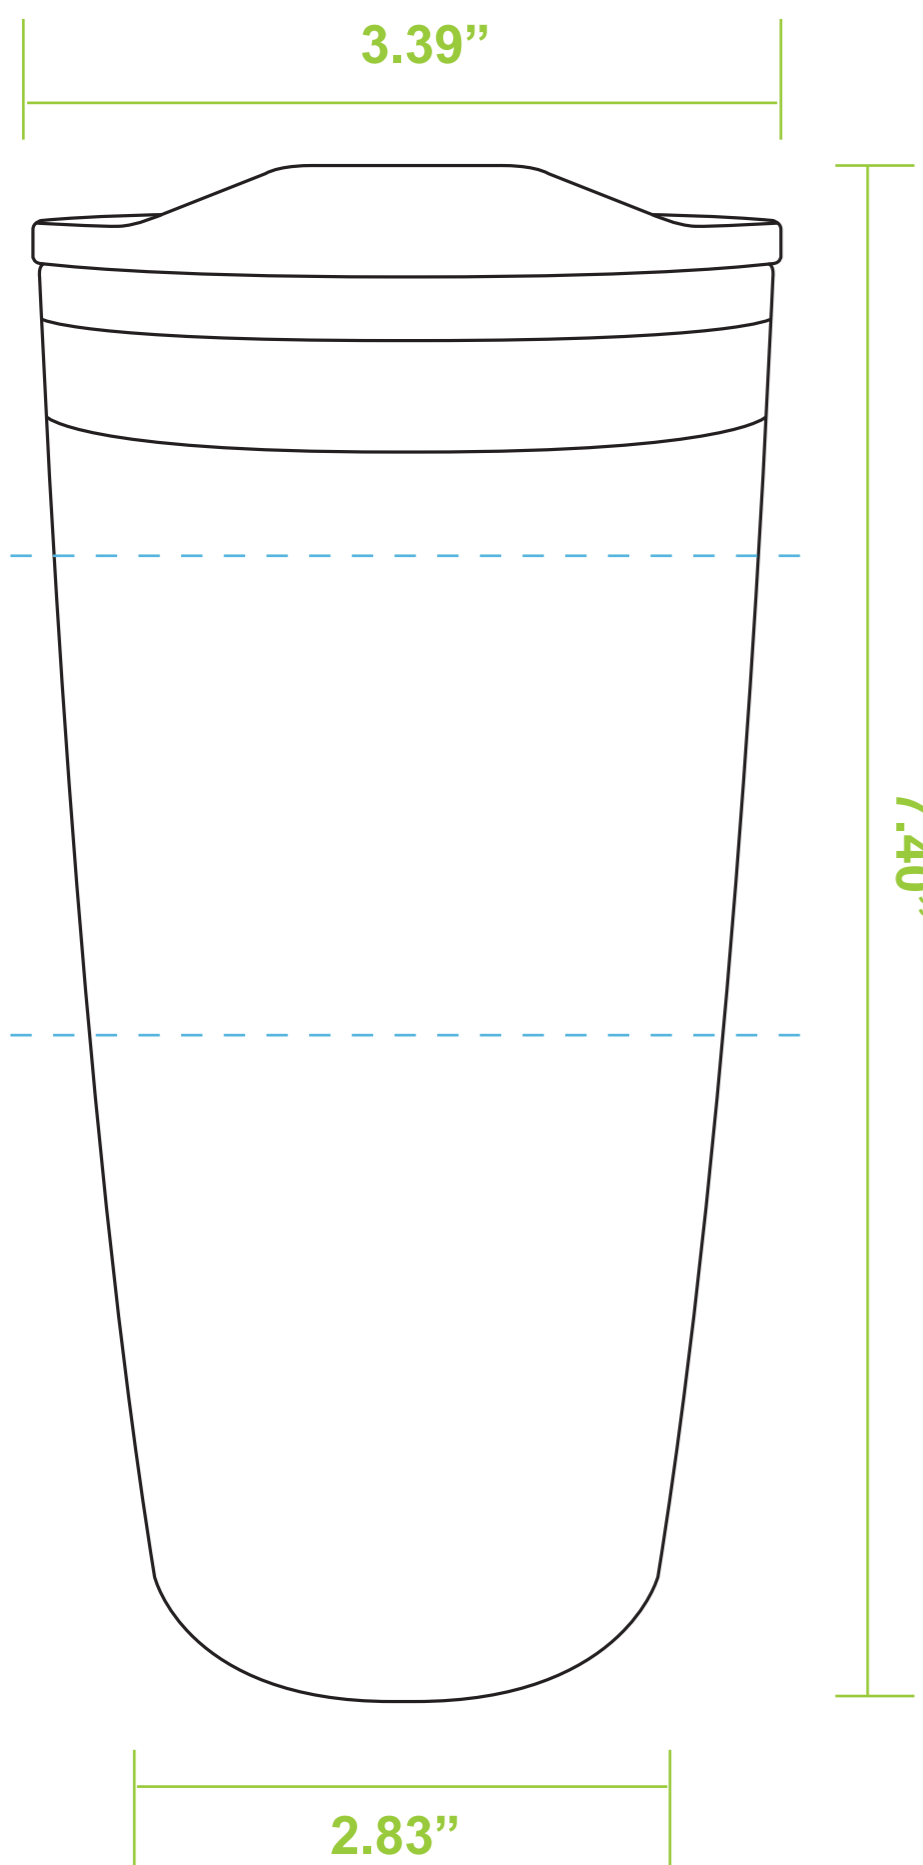

Laser Engraving / Full Color  
Standard: 1.25"W x 2.5"H

Laser Engraving / Full Color  
Half Wrap: 2.5"W x 2.5"H

Laser Engraving / Full Color  
Full Wrap: 10.5"C x 2.5"H

Silkscreen : 7.5"W x 4"H