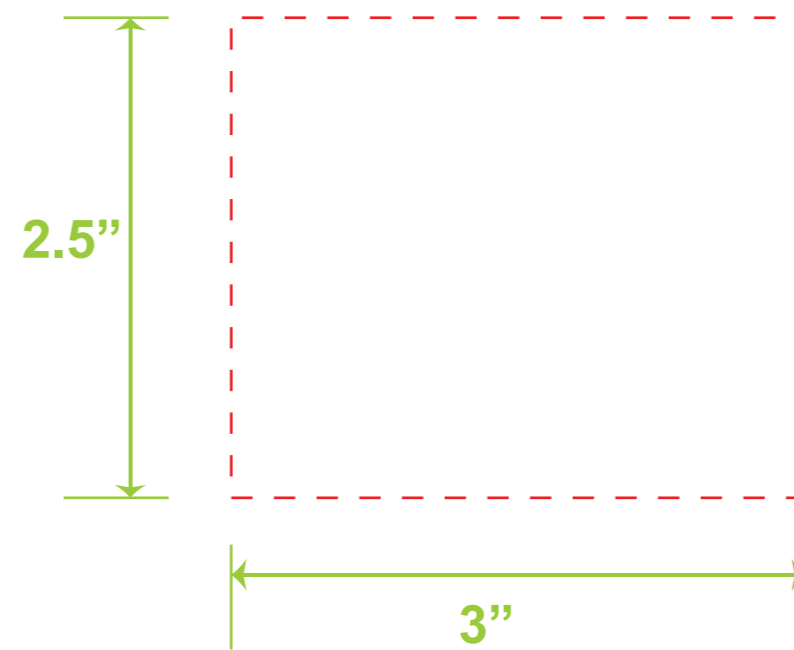

Silk Screen Printing
One Side Standard
3" W x 2.5" H

Laser Engraving One Side Standard
Full Color Digital One Side Standard
2.75"W x 2.5"H

Silk Screen Printing / Full Color Digital
Full wrap with GAP: 10" W x 2.5" H