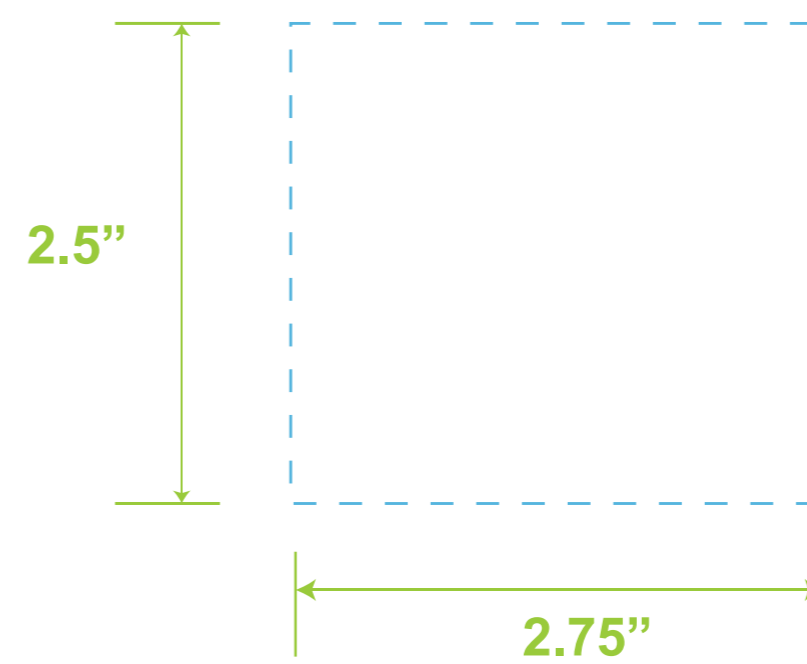

Silk Screen Printing
One Side Standard
3" W x 2.5" H

Laser Engraving One Side Standard
Full Color Digital One Side Standard
2.75"W x 2.5"H

Silk Screen Printing / Full Color Digital
Full wrap with GAP: 10" W x 2.5" H