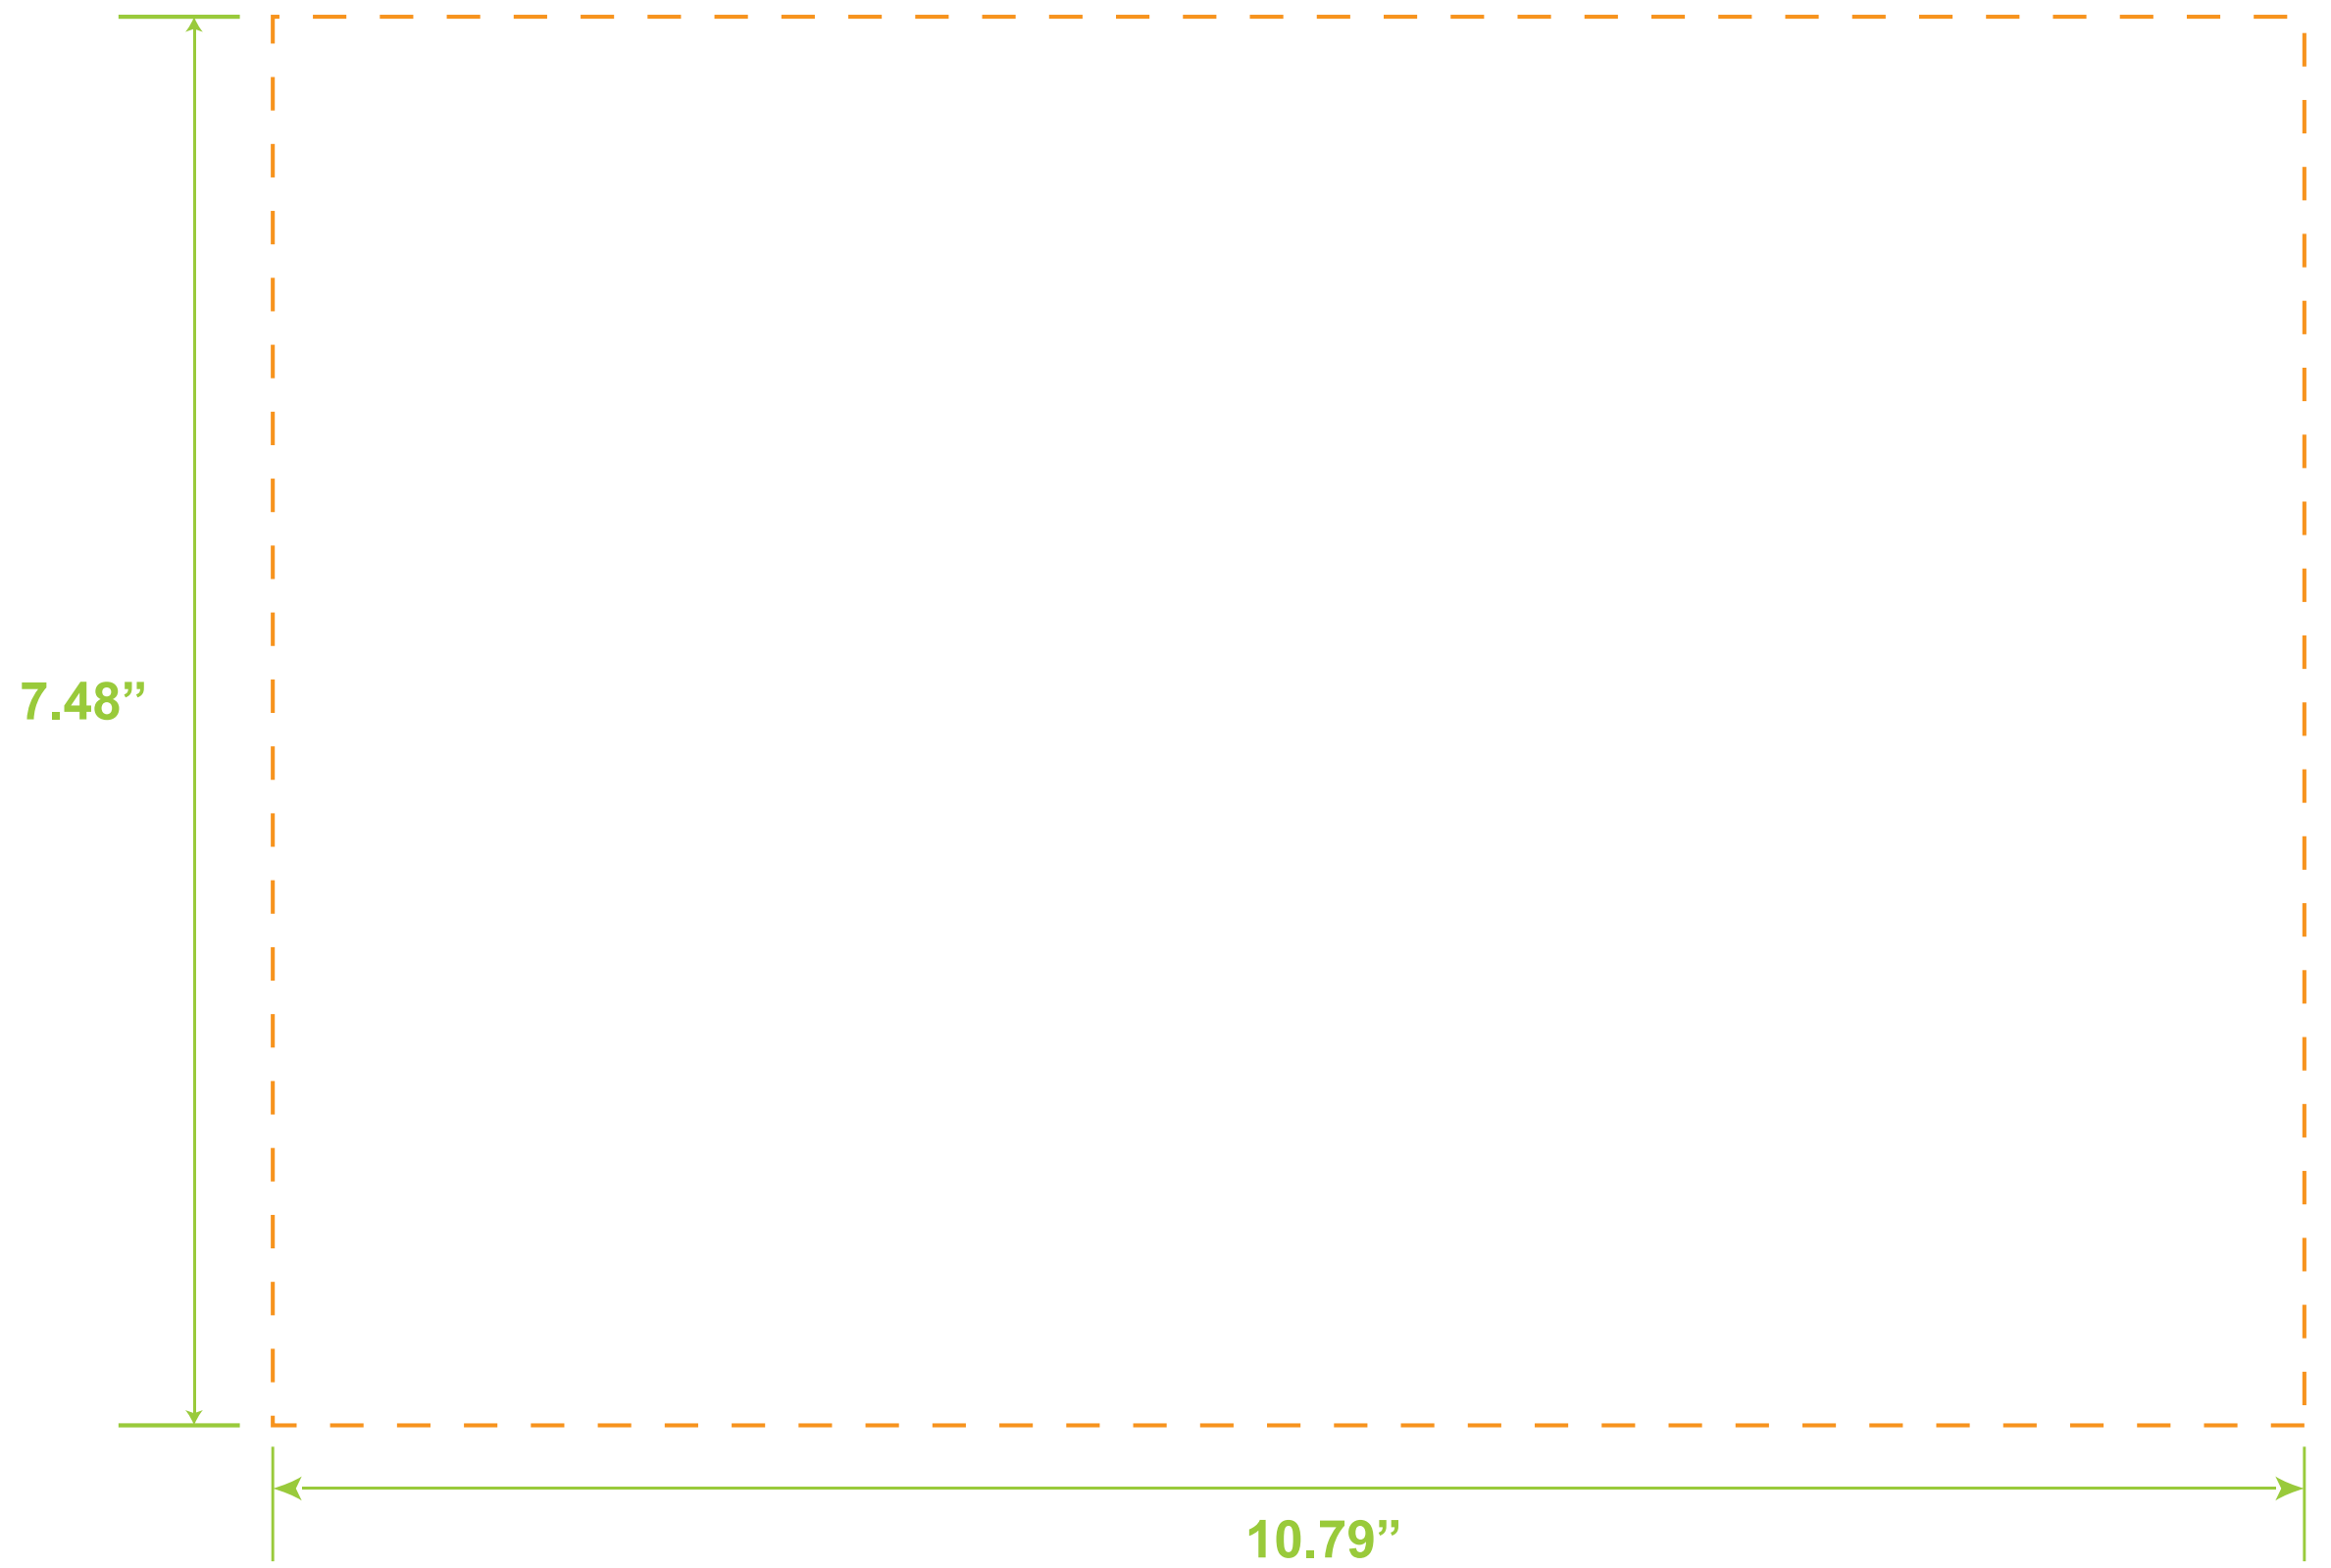

Silk Screen Printing
One Side Standard:
3" W x 4"H

Laser Engraving One Side Standard
Full Color Digital One Side Standard
2.75"W x 4"H

Full Color Digital Seamless Wrap: 10.79" W x 7.48" H

Silk Screen Printing / Full Color Digital
Full wrap with GAP: 8.5" W x 4"H