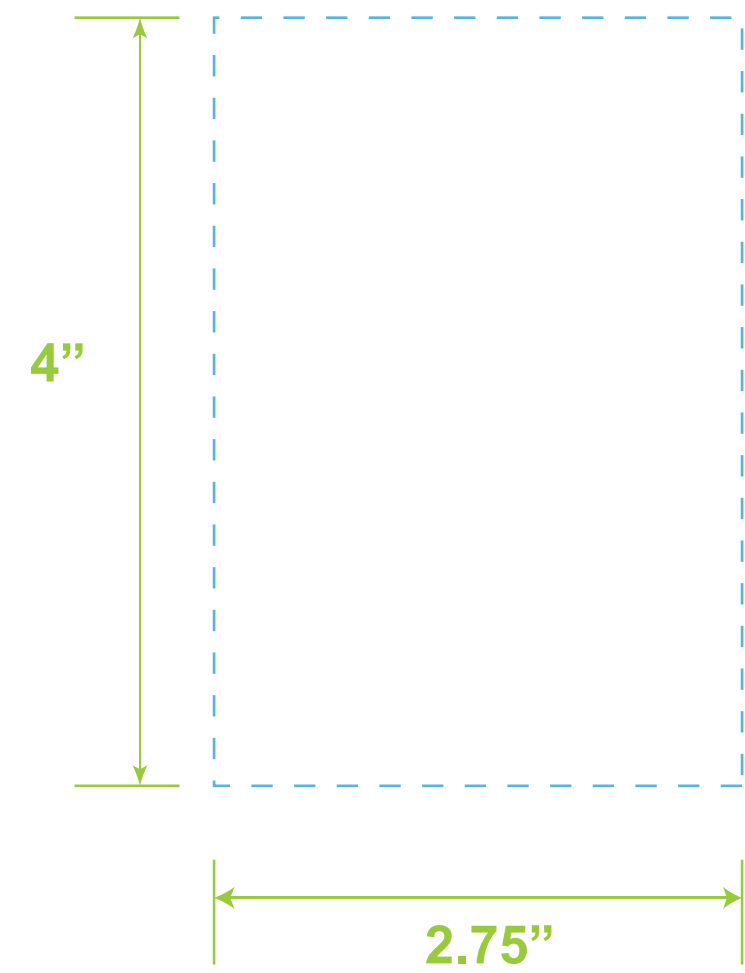

Silk Screen Printing
One Side Standard:
3" W x 4"H

Laser Engraving One Side Standard
Full Color Digital One Side Standard
2.75"W x 4"H

Full Color Digital Seamless Wrap: 10.79" W x 7.48" H

Silk Screen Printing / Full Color Digital
Full wrap with GAP: 8.5" W x 4"H