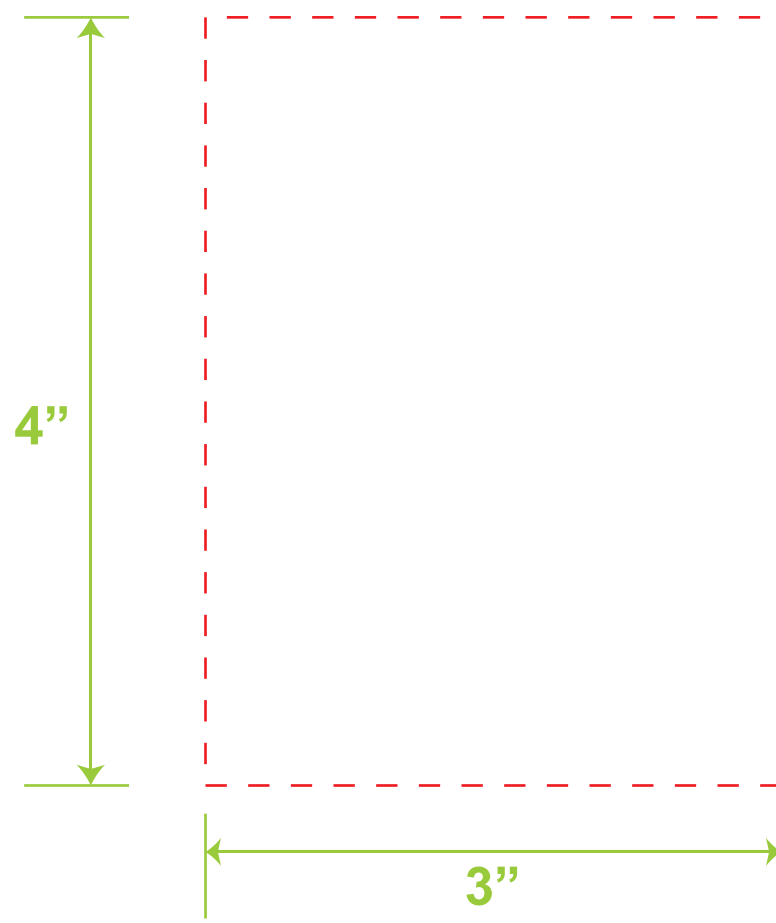

Silk Screen Printing
One Side Standard:
3" W x 4"H

Laser Engraving One Side Standard
Full Color Digital One Side Standard
2.75"W x 4"H

Full Color Digital Seamless Wrap: 10.79" W x 7.48" H

Silk Screen Printing / Full Color Digital
Full wrap with GAP: 8.5" W x 4"H