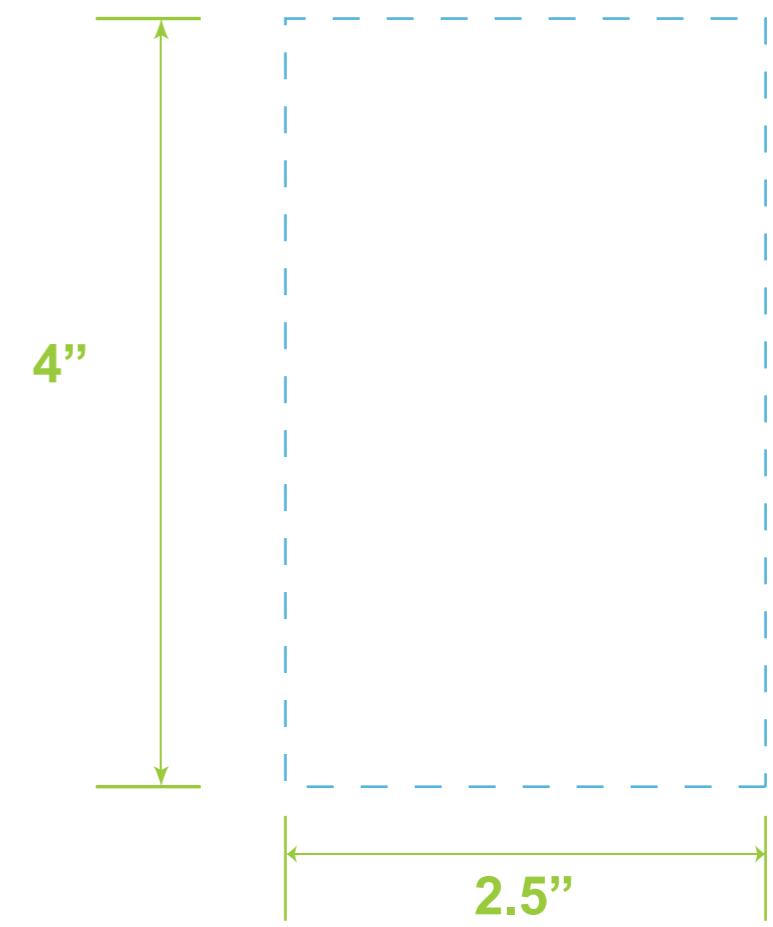

Silk Screen Printing
Either Side: 3" W x 4" H

Laser Engraving One Side Standard
Full Color Digital One Side Standard
2.5"W x 4"H

Silk Screen Printing / Full Color Digital
Full Wrap with Gap: 9.5" W x 4" H

Full Color Digital
Seamless Wrap: 10.63" W x 5.9" H