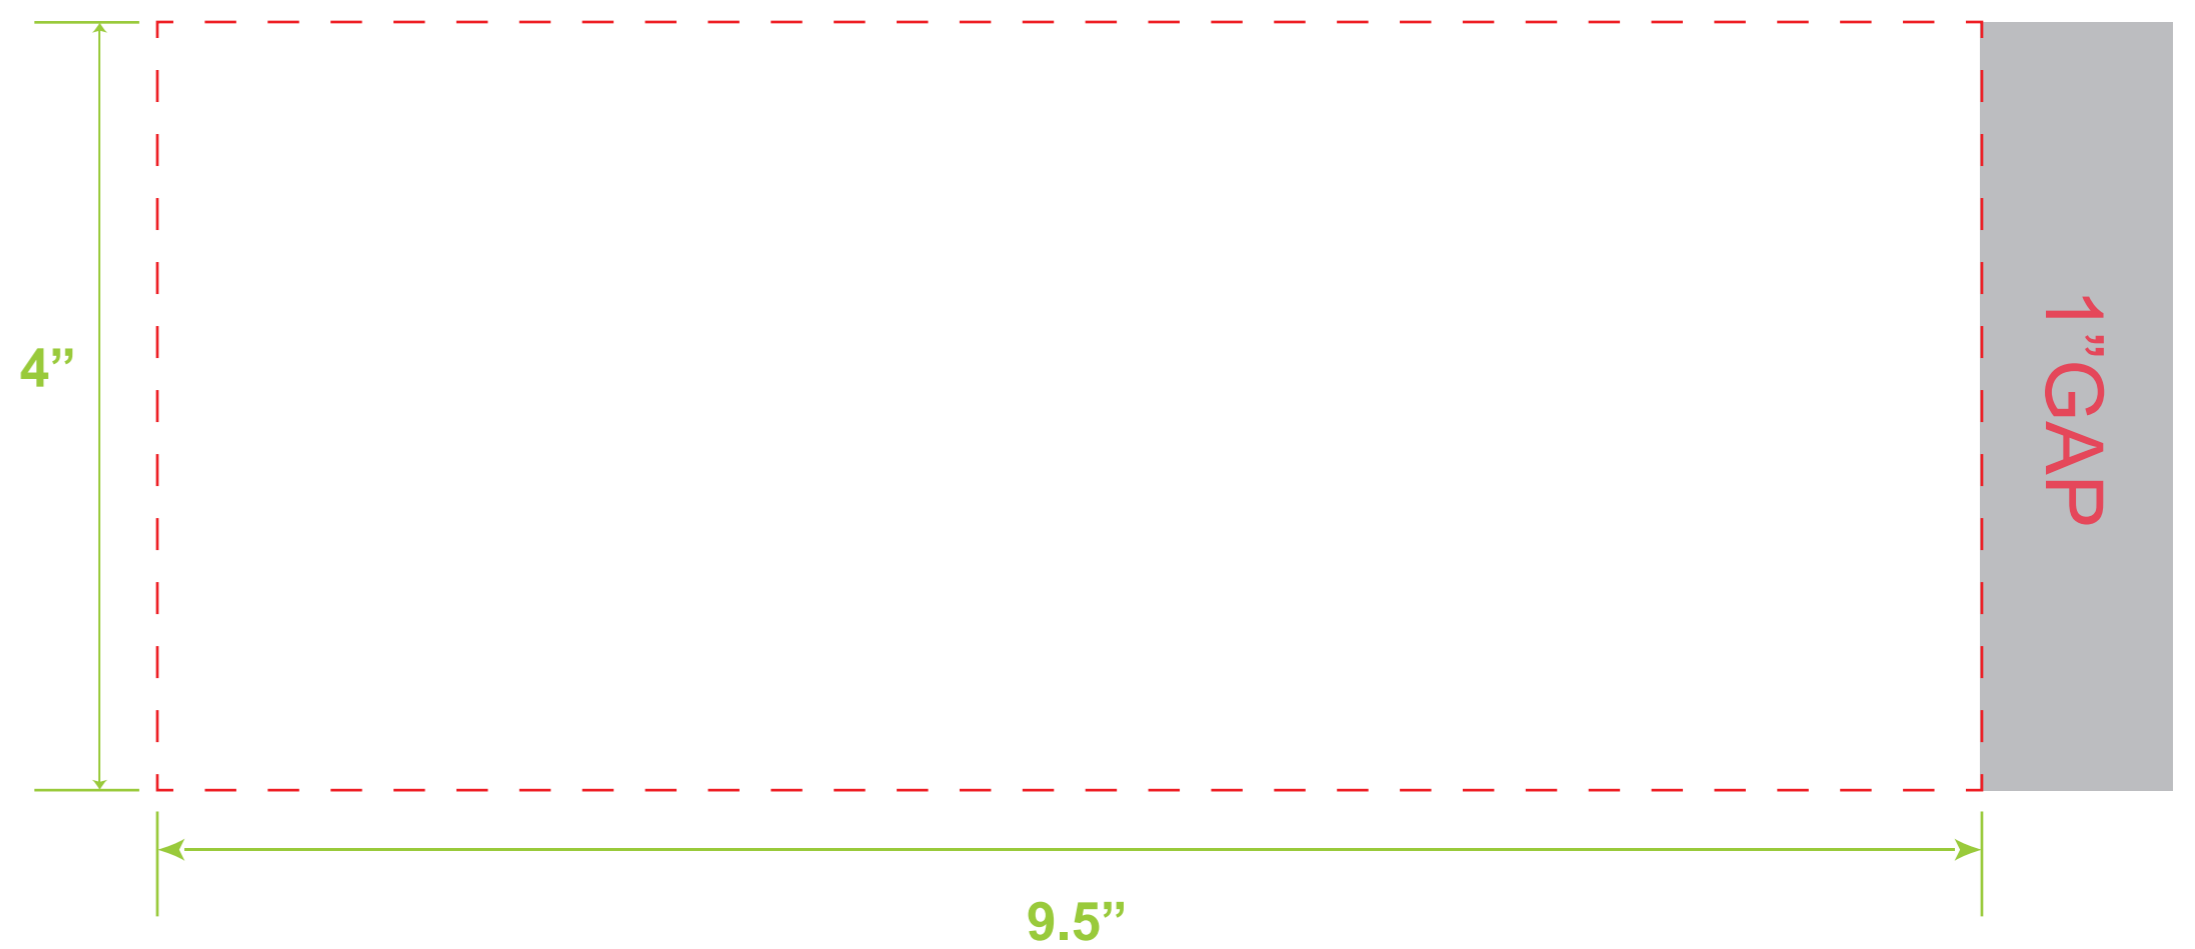

Silk Screen Printing
Either Side: 3" W x 4" H

Laser Engraving One Side Standard
Full Color Digital One Side Standard
2.5"W x 4"H

Silk Screen Printing / Full Color Digital
Full Wrap with Gap: 9.5" W x 4" H

Full Color Digital
Seamless Wrap: 10.63" W x 5.9" H