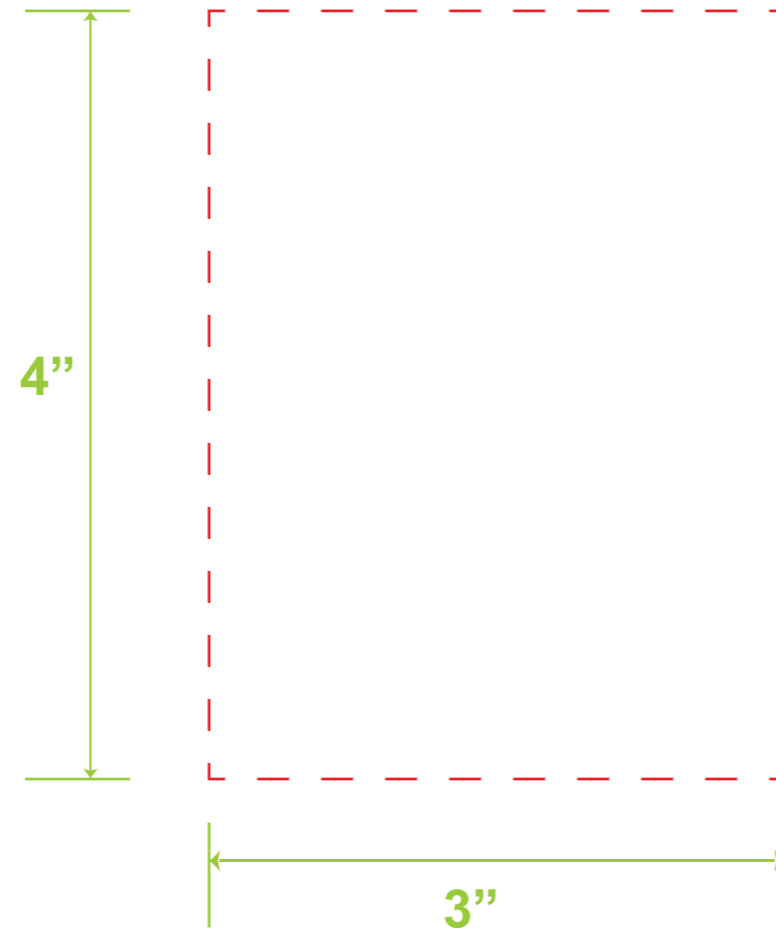

Silk Screen Printing
Either Side: 3" W x 4" H

Laser Engraving One Side Standard
Full Color Digital One Side Standard
2.5"W x 4"H

Silk Screen Printing / Full Color Digital
Full Wrap with Gap: 9.5" W x 4" H

Full Color Digital
Seamless Wrap: 10.63" W x 5.9" H