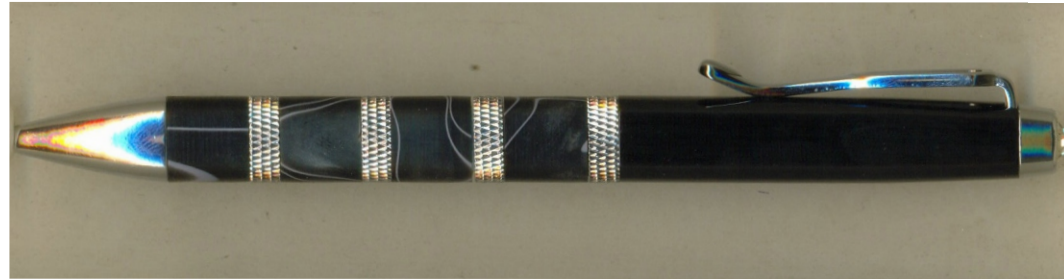

# *Phoenix*

Silkscreen

(H)1" X 1-1/2"(W)

Laser Engraving

(H)5/16" X 1-1/2"(W)