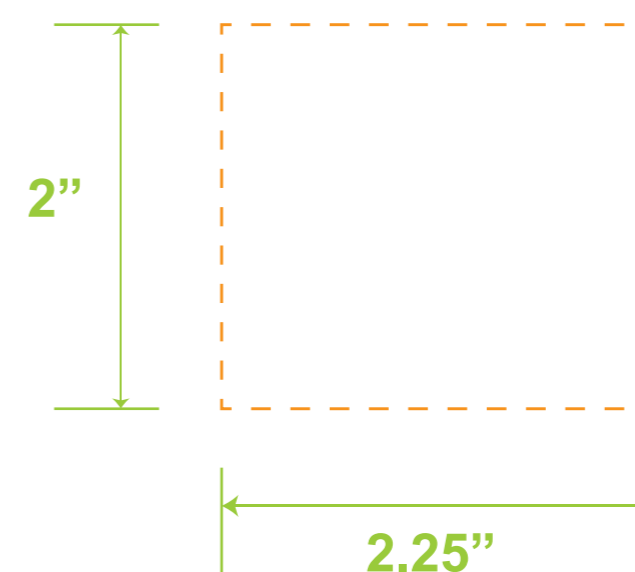

Full Color Digital  
One Side Standard: 2.25"W x 2"H

Silk Screen Printing  
One Side Max Size: 2.5" W x 2" H