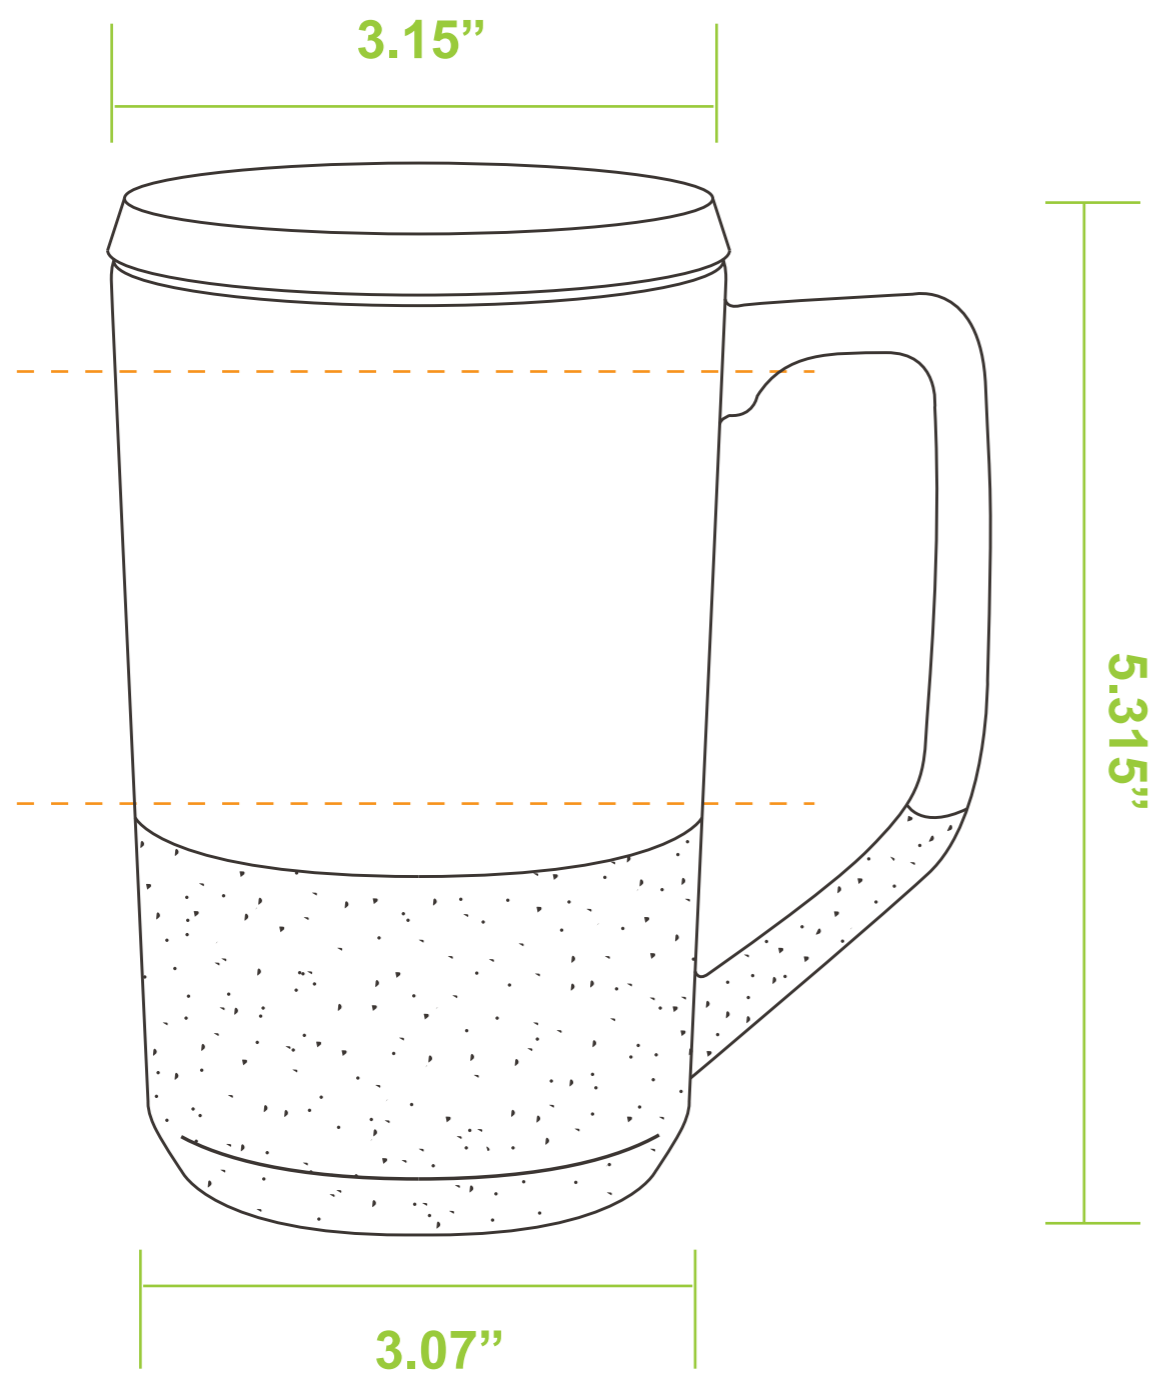

Laser Engraving /
Full Color Digital Printing
on Lid Size: 2" Diameter

Centered on Lid

Silk Screen Printing
One Side Standard on Body:
2.5"W x 2.25"H

Full Color Digital Printing
One Side Standard on Body:
2.25"W x 2.25"H