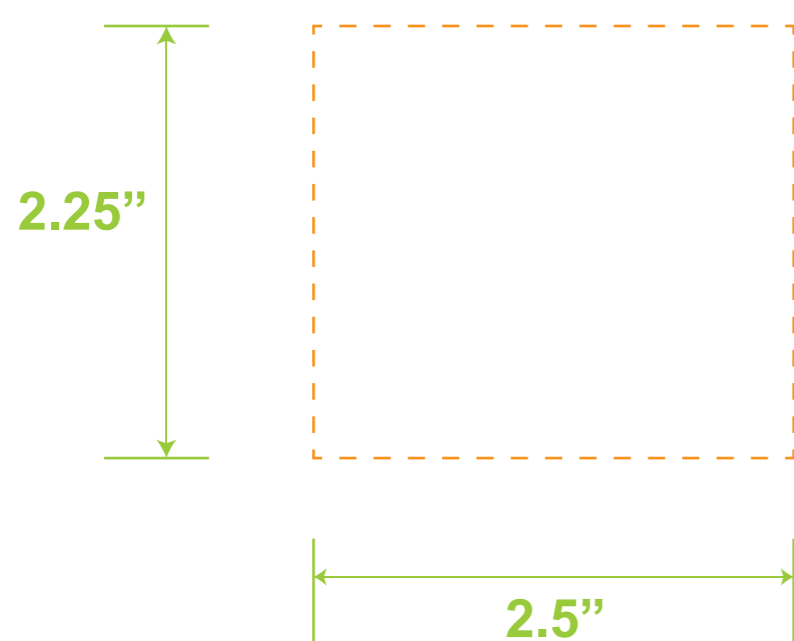

Laser Engraving /
Full Color Digital Printing
on Lid Size: 2" Diameter

Centered on Lid

Silk Screen Printing
One Side Standard on Body:
2.5"W x 2.25"H

Full Color Digital Printing
One Side Standard on Body:
2.25"W x 2.25"H