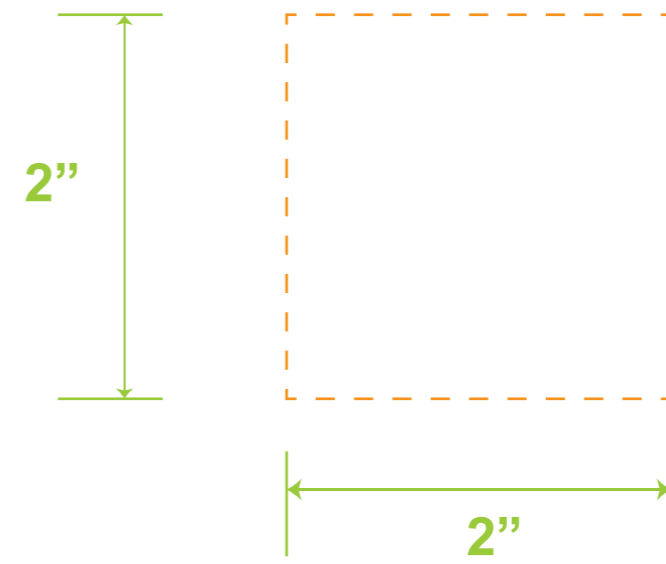

Full Color Digital
One Side Standard: 2"W x 2"H

Silk Screen Printing
One Side Max Size: 2.5" W x 2" H