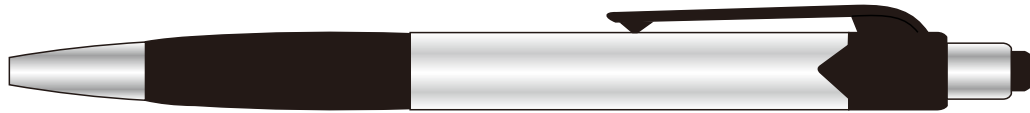

# *Stylus-225*

**Satin Chrome**

**ST-225SC**

**Gold**

**ST-225GD**

**Blue**

**ST-225U**

**Red**

**ST-225R**

1/4" h x 1-1/2" w  
(Pad-Print)