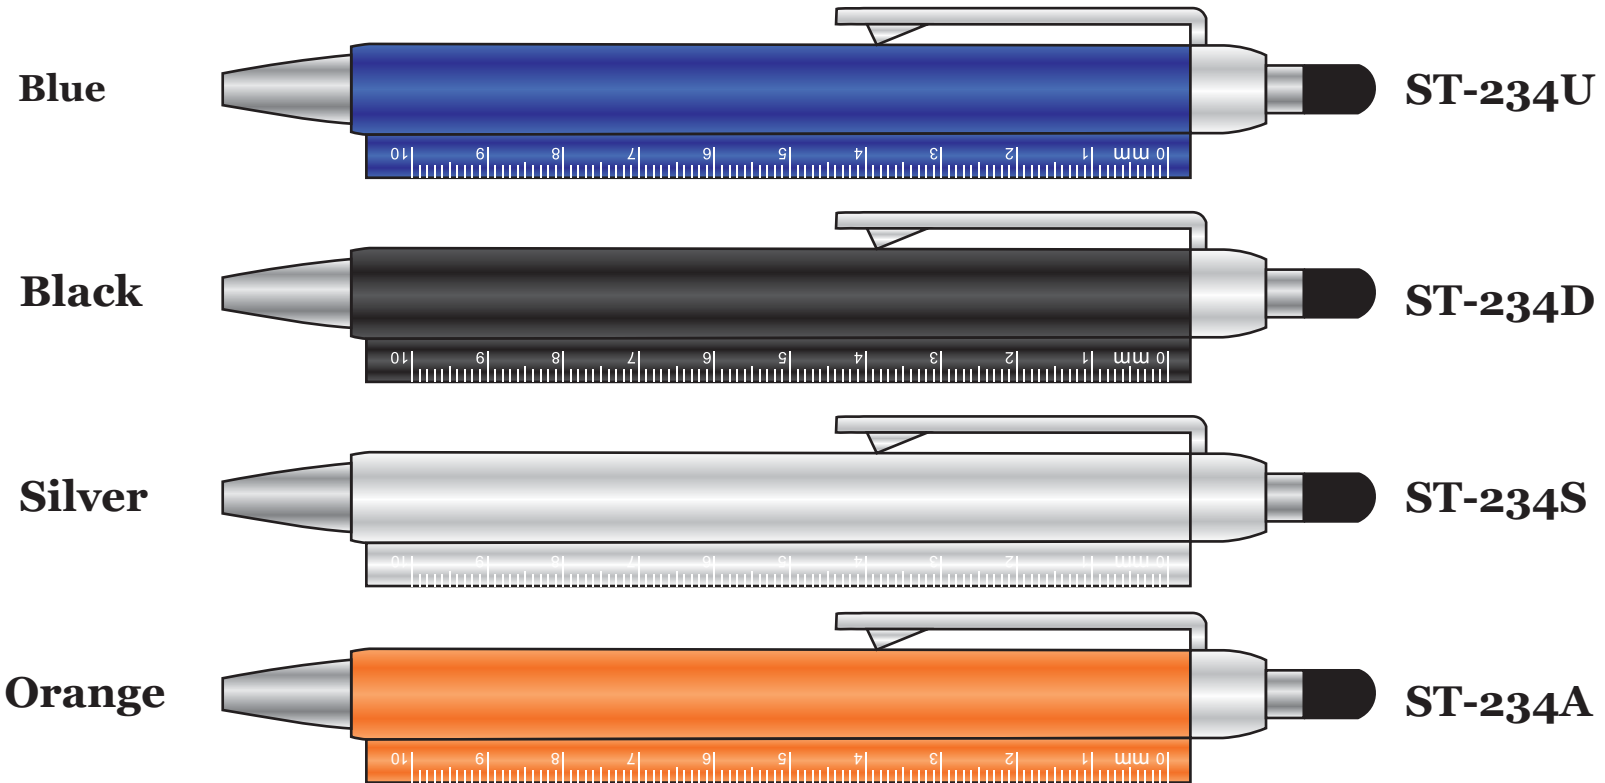

Stylus-234

Barrel 

5/16" H x 2-3/8" W
(Pad-Print)

Clip 
3/16" H x 1-1/16" W
(Pad-Print)