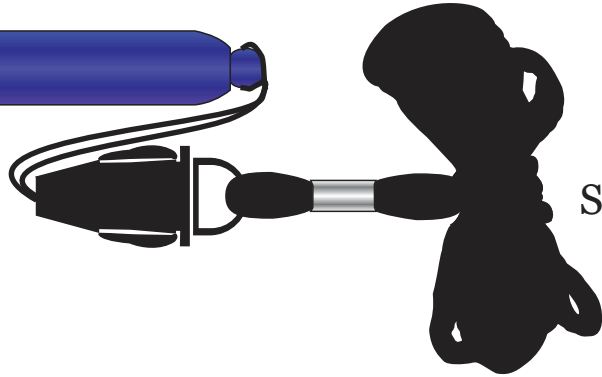

Stylus-253

Black

ST-253D

Blue

ST-253U

Silver

ST-253S

1" H x 1-15/16" W
(Silkscreen)

1" H x 1" W
(Silkscreen)

1/4" H x 1-3/4" W
(Pad)

1/4" H x 1" W
(Pad)