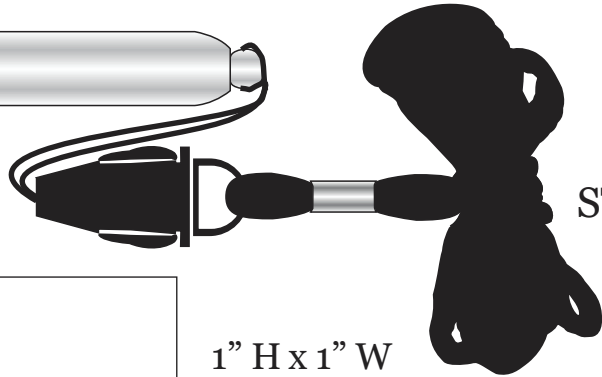

Stylus-253

Black

ST-253D

Blue

ST-253U

Silver

ST-253S

1" H x 1-15/16" W
(Silkscreen)

1" H x 1" W
(Silkscreen)

1/4" H x 1-3/4" W
(Pad)

1/4" H x 1" W
(Pad)