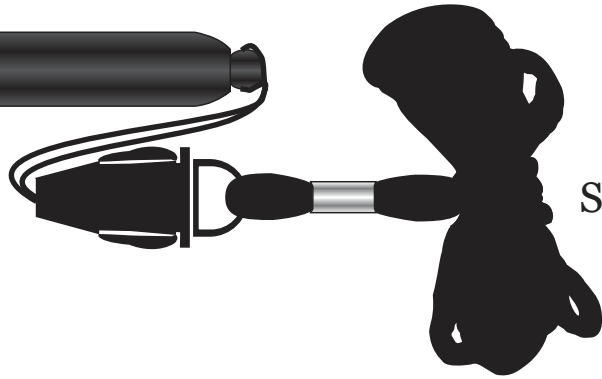

Stylus-253

Black

ST-253D

Blue

ST-253U

Silver

ST-253S

1" H x 1-15/16" W
(Silkscreen)

1" H x 1" W
(Silkscreen)

1/4" H x 1-3/4" W
(Pad)

1/4" H x 1" W
(Pad)