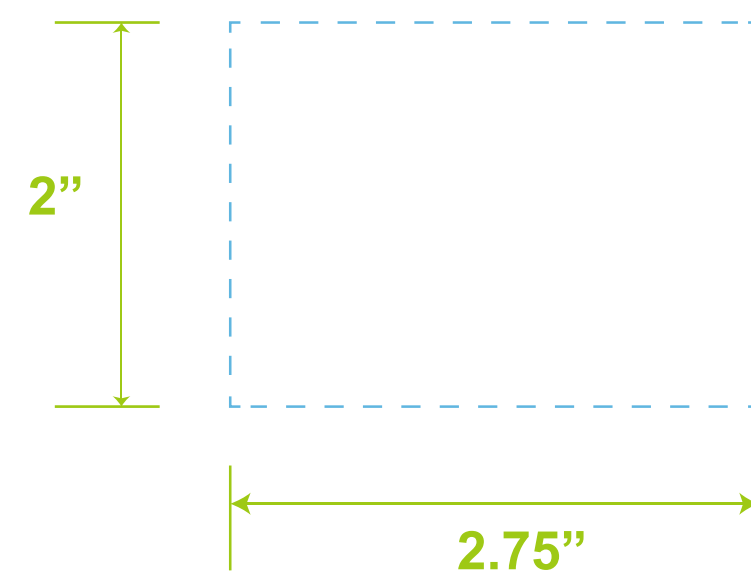

Laser Engraving One Side Standard
Full Color Digital One Side Standard
2.75"W x 2"H

Full Color Digital Seamless Wrap: 11.02" W x 2.36" H

Silk Screen Printing
One Side Standard: 3" W x 2" H

Silk Screen Printing / Full Color Digital
Full Wrap with Gap: 9" W x 2" H