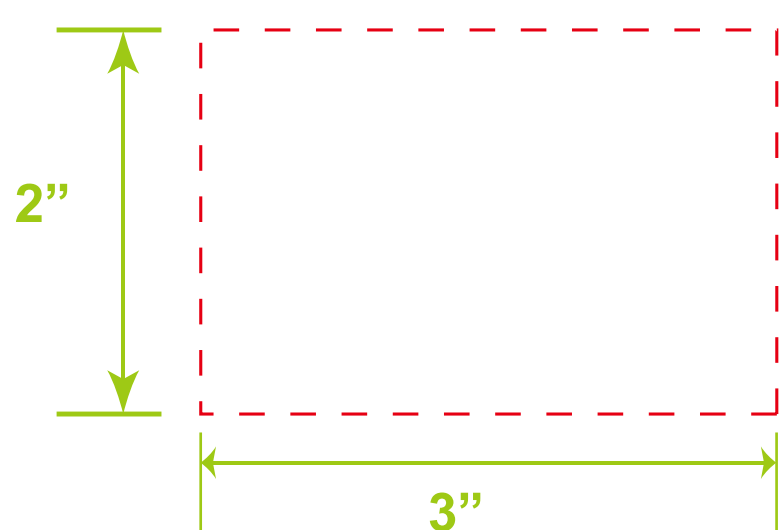

Laser Engraving One Side Standard
Full Color Digital One Side Standard
2.75"W x 2"H

Full Color Digital Seamless Wrap: 11.02" W x 2.36" H

Silk Screen Printing
One Side Standard: 3" W x 2" H

Silk Screen Printing / Full Color Digital
Full Wrap with Gap: 9" W x 2" H