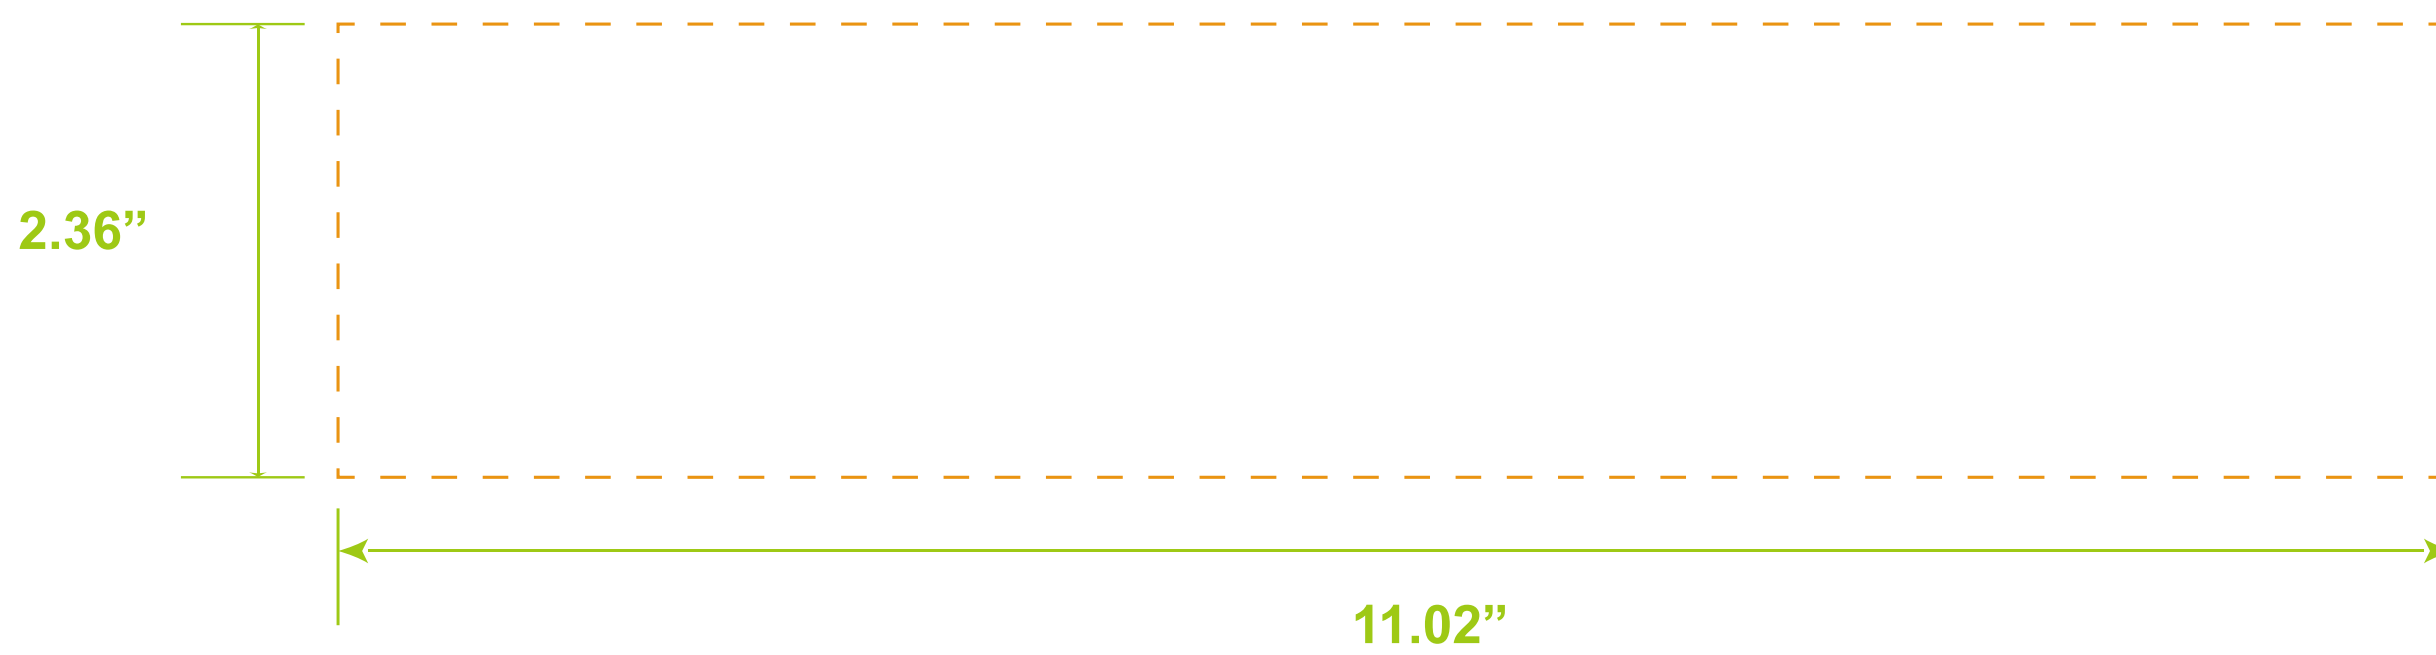

Laser Engraving One Side Standard
Full Color Digital One Side Standard
2.75"W x 2"H

Full Color Digital Seamless Wrap: 11.02" W x 2.36" H

Silk Screen Printing
One Side Standard: 3" W x 2" H

Silk Screen Printing / Full Color Digital
Full Wrap with Gap: 9" W x 2" H