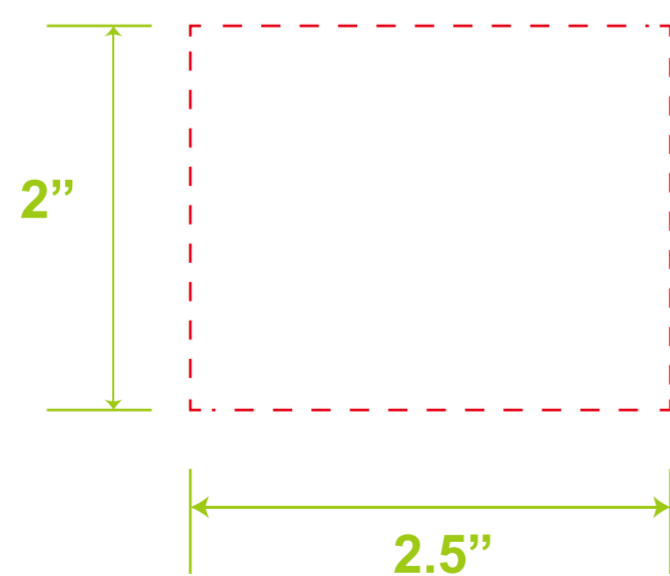

Full Color Digital  
One Side Standard: 1.25"W x 2"H

Silk Screen Printing  
One Side Max Size:  
2.5"W x 2"H

Laser Engraving  
One Side Standard: 2.5"W x 2"H