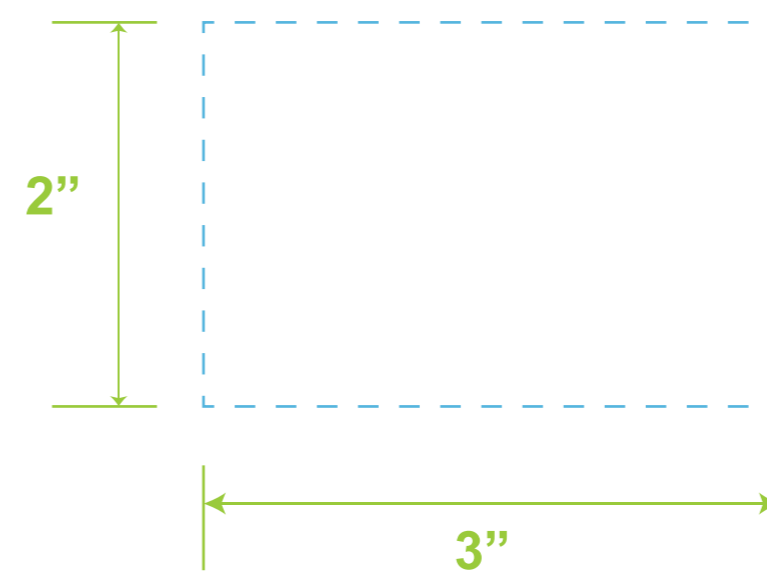

Laser Engraving / Full Color
Standard: 1.25"W x 2"H

Laser Engraving
Half Wrap: 2"W x 2"H

Laser Engraving
Full Wrap: 3"W x 2"H

Silkscreen
One Side Max Size:
2.5"W x 2"H