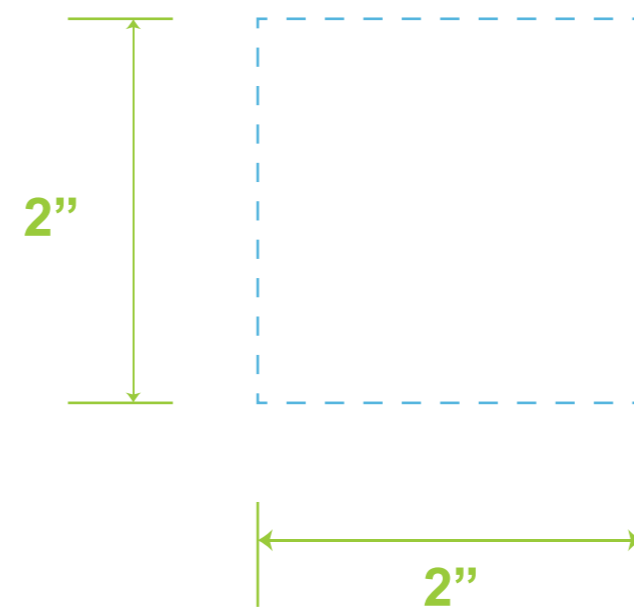

Laser Engraving / Full Color
Standard: 1.25"W x 2"H

Laser Engraving
Half Wrap: 2"W x 2"H

Laser Engraving
Full Wrap: 3"W x 2"H

Silkscreen
One Side Max Size:
2.5"W x 2"H