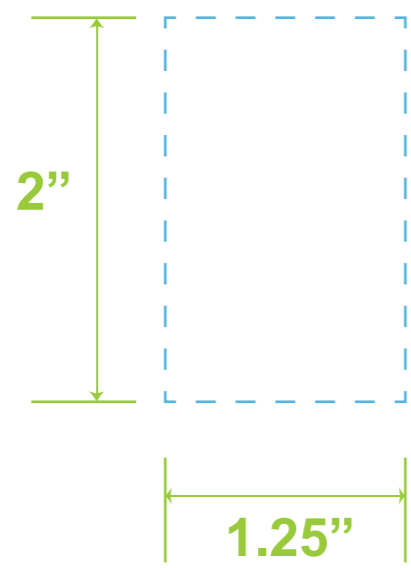

Laser Engraving / Full Color
Standard: 1.25"W x 2"H

Laser Engraving
Half Wrap: 2"W x 2"H

Laser Engraving
Full Wrap: 3"W x 2"H

Silkscreen
One Side Max Size:
2.5"W x 2"H