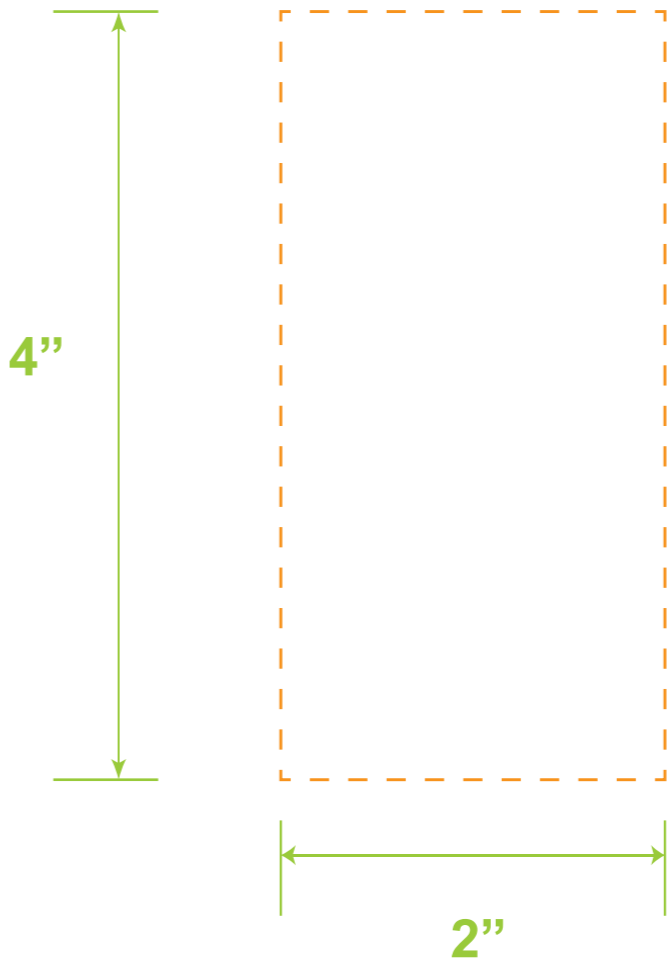

Full Color Digital  
One Side Standard: 2"W x 4"H

Silk Screen Printing / Laser Engraving  
One Side Standard: 2.5"W x 4"H