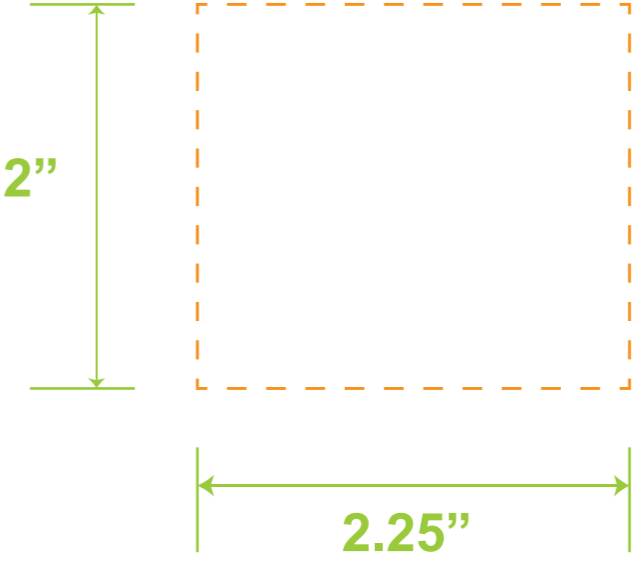

Full Color Digital  
One Side Standard: 2.25"W x 2"H

Silk Screen Printing / Laser Engraving  
One Side Standard: 2.5"W x 2"H