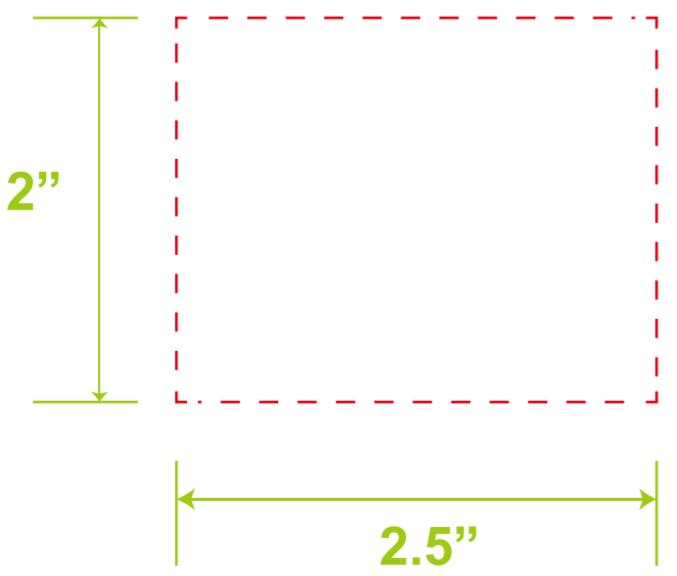

Full Color Digital
One Side Standard: 1.25"W x 2"H

Silk Screen Printing
One Side Max Size:
2.5"W x 2"H

Laser Engraving
One Side Standard: 2.5"W x 2"H