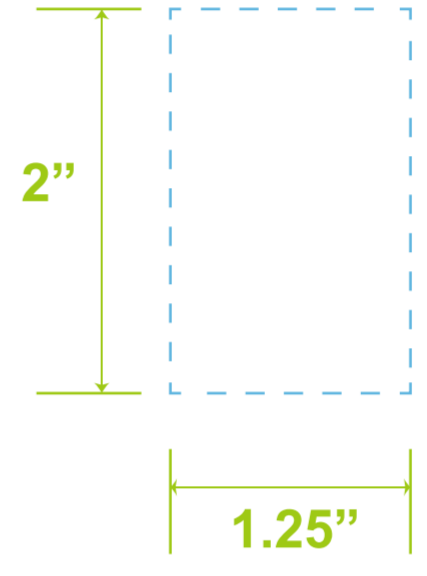

Full Color Digital
One Side Standard: 1.25"W x 2"H

Silk Screen Printing
One Side Max Size:
2.5"W x 2"H

Laser Engraving
One Side Standard: 2.5"W x 2"H