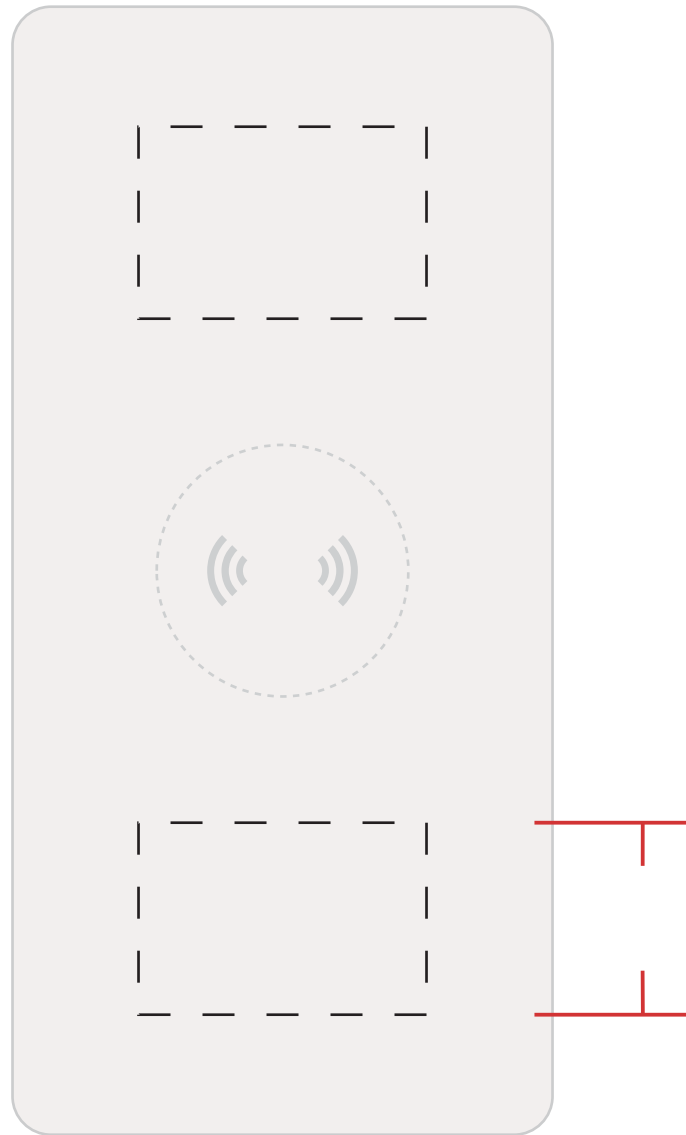

# *10,000 mAh Wireless Power Bank*

Imprint: 1.0" H x 1.5" W