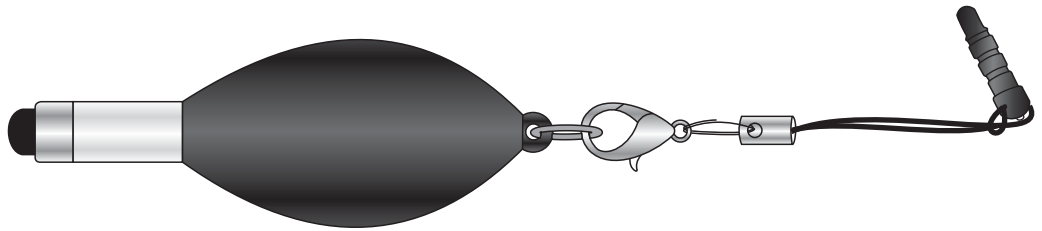

i-Stylus-251

ST-251D

ST-251U

ST-251R

ST-251S

9/16" H x 3/4" W
(Pad Imprint)