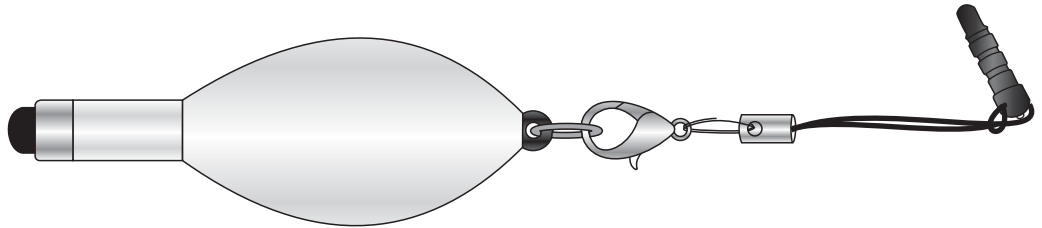

i-Stylus-251

ST-251D

ST-251U

ST-251R

ST-251S

9/16" H x 3/4" W
(Pad Imprint)