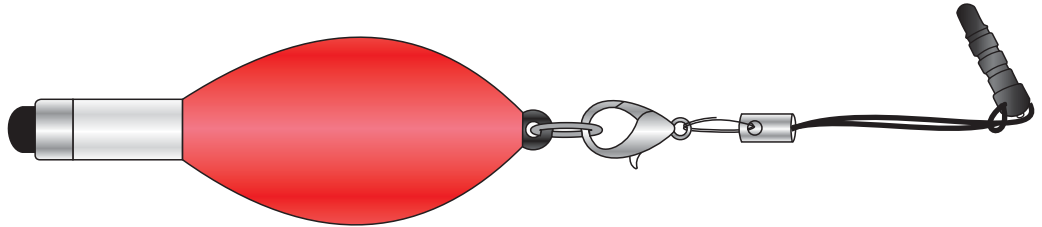

i-Stylus-251

ST-251D

ST-251U

ST-251R

ST-251S

9/16" H x 3/4" W
(Pad Imprint)