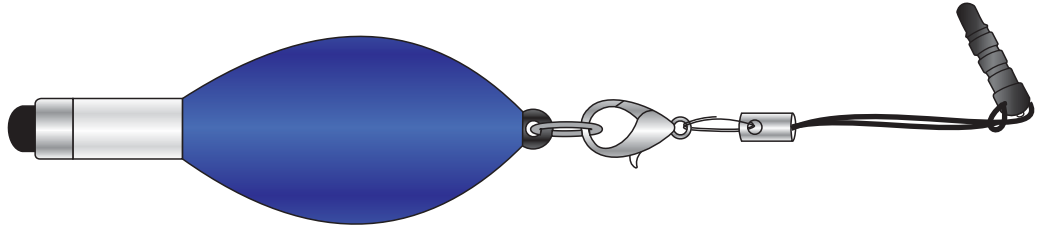

i-Stylus-251

ST-251D

ST-251U

ST-251R

ST-251S

9/16" H x 3/4" W
(Pad Imprint)