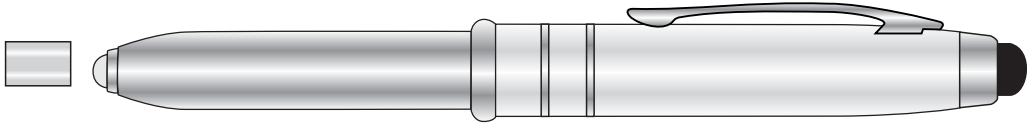

i-Stylus-400

Actual pen

Virtual pen

**Pearl
White**

ST-400W

**Glisten
Black**

ST-400D

**Translucent
Blue**

ST-400U

**Translucent
Red**

ST-400R

Silkscreen

1" H x 1-3/8" W

Laser Engraving

5/16" H x 1-3/8" W