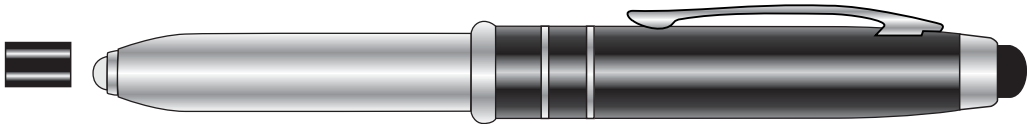

i-Stylus-400

Actual pen

Virtual pen

**Pearl
White**

ST-400W

**Glisten
Black**

ST-400D

**Translucent
Blue**

ST-400U

**Translucent
Red**

ST-400R

Silkscreen

1" H x 1-3/8" W

Laser Engraving

5/16" H x 1-3/8" W