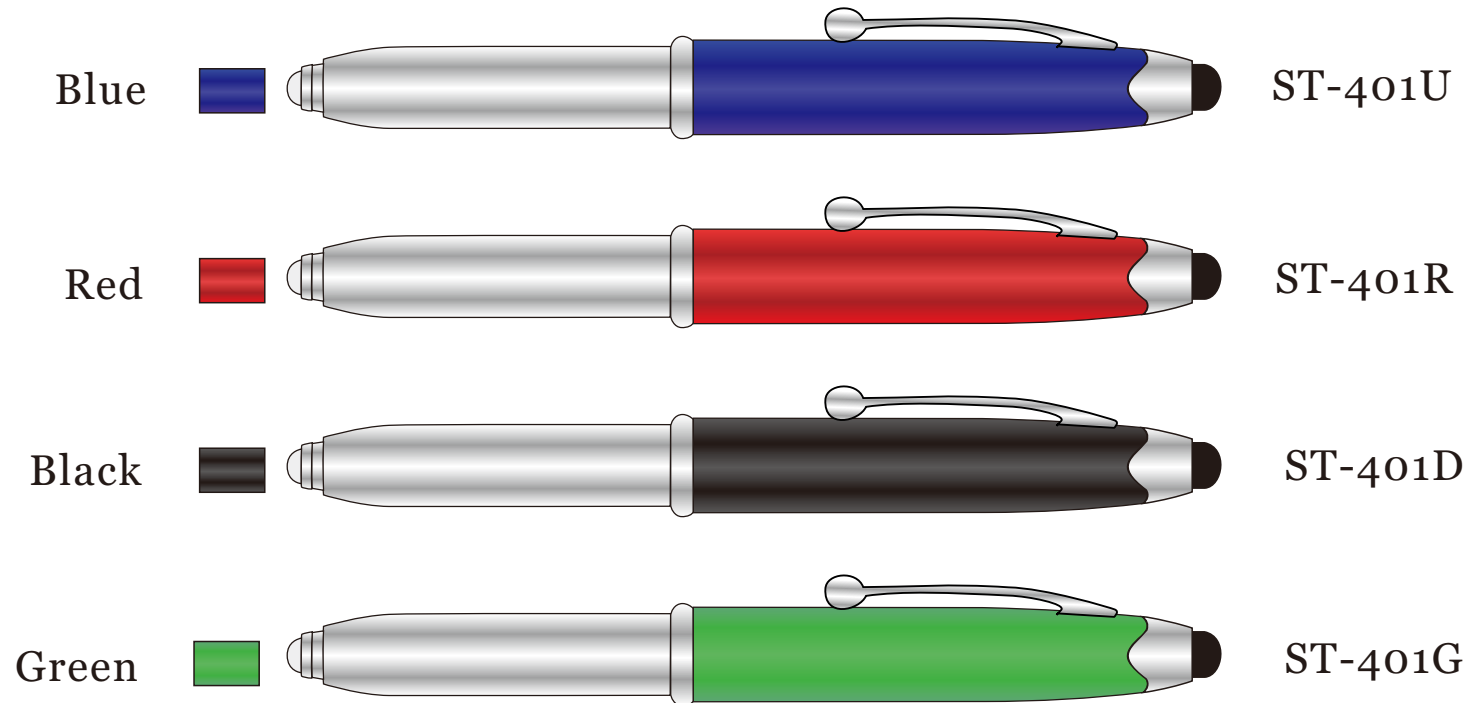

i-Stylus-401

1-1/8" H x 1-1/2" W
(Silkscreen)

3/8" H x 1-1/2" W
(Pad Imprint)