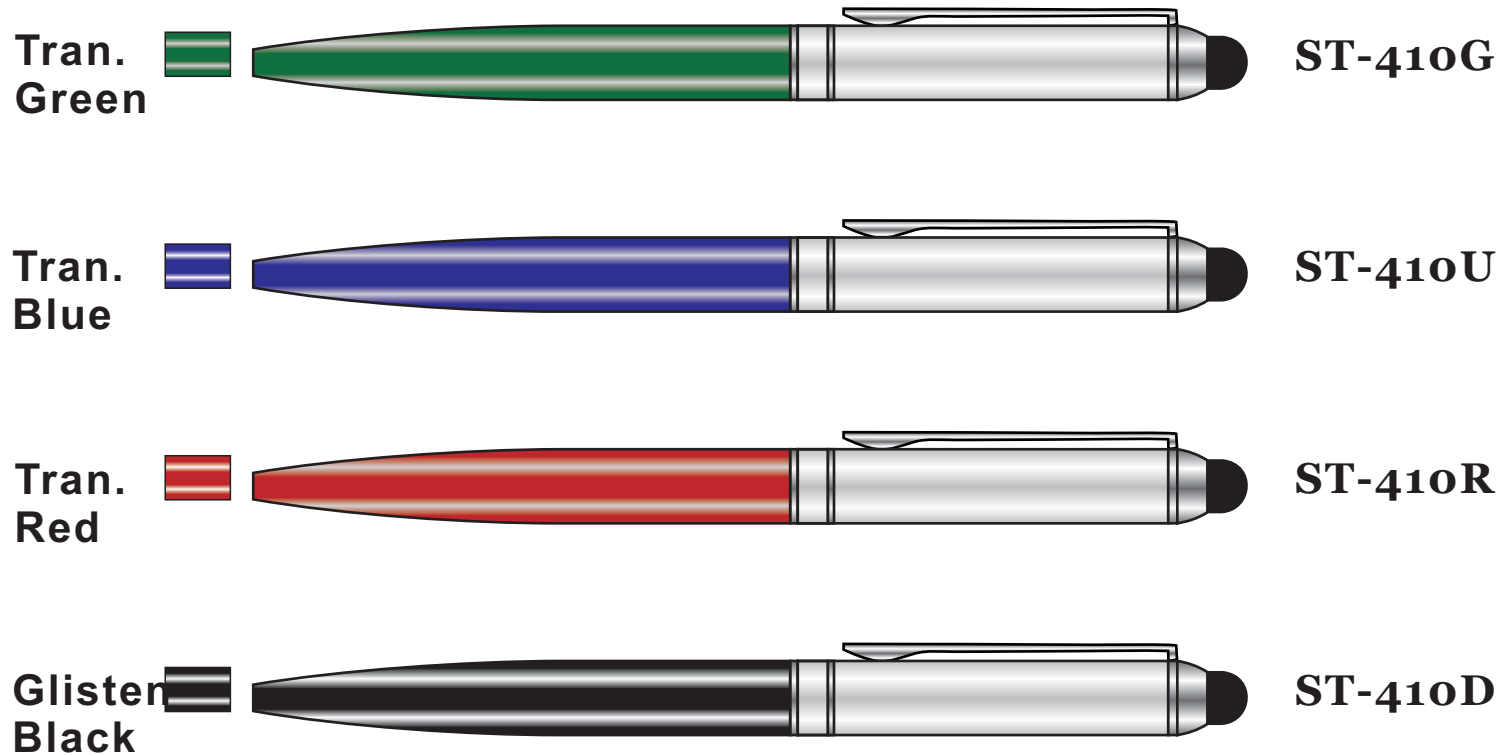

# *i-Stylus-410*

**Silkscreen**

1-1/8" h x 1-9/16" w

7/8" h x 1-5/16" w

**Pad Imprint**

5/16" h x 1-9/16" w

9/32" h x 1-5/16" w

**Laser Engraving**

5/16" h x 1-9/16" w

9/32" h x 1-5/16" w