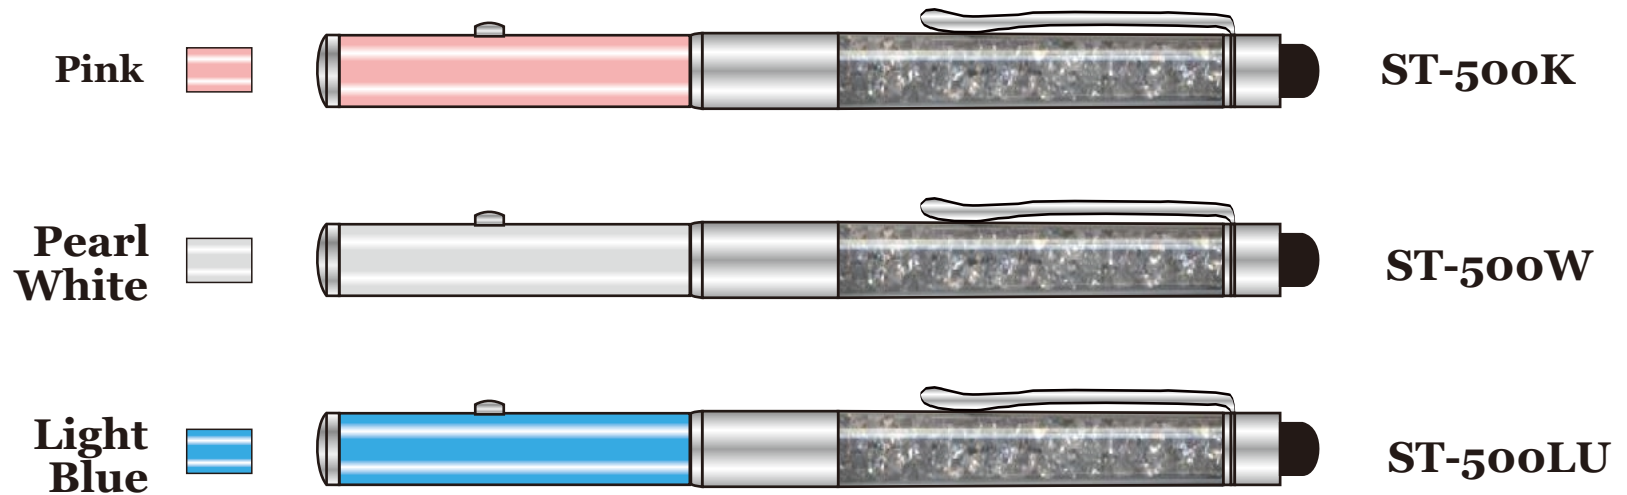

i-Stylus-500

Imprint area  $7/8''$ H x $1-1/2''$ W

Laser area  $5/16''$ H x $1-1/2''$ W